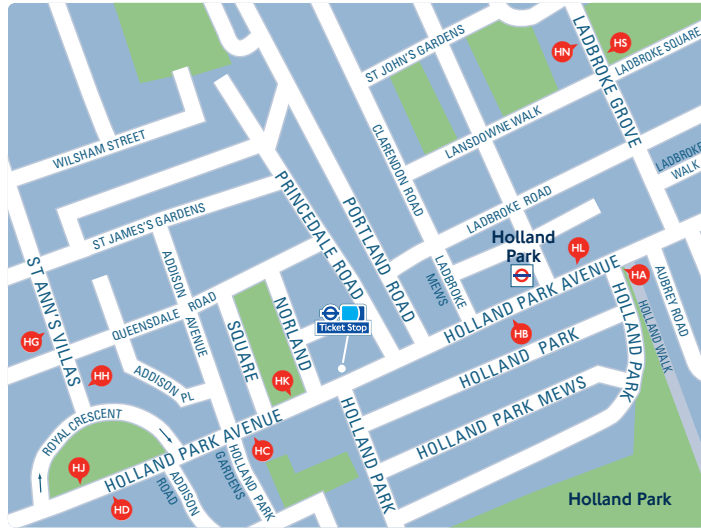

Destination finder

Destination	Bus routes	Bus stops
A		
Acton Old Town Hall	N207	HA HB HC HD HE HF HG
Acton Central for Acton Park	N207	HA HB HC HD HE HF HG
Acton Green South Parade	94	HA HB HC HD HE HF HG
B		
Brondesbury	316	HB
C		
Camberwell Green	148	HA HB HC
Camberwell Road	148	HA HB HC
Cambridge Gardens	295 316	HB
Camden Town	31	HA HB HC HD HE HF HG
Central Middlesex Hospital	228	HA HB HC HD HE HF HG
Chalk Farm	31	HA HB HC HD HE HF HG
Charing Cross Hospital	295	HB
Chepstow Road	31	HA HB HC HD HE HF HG
Chippenham Road Shirland Road	228	HA HB HC HD HE HF HG
Clapham Junction	295	HB
County Hall	148	HA HB HC
Cricklewood Broadway	316	HB
Cricklewood Bus Garage	316	HB
D		
Dawes Road	295	HB
E		
Ealing Broadway	N207	HA HB HC HD HE HF HG
Ealing Christchurch	N207	HA HB HC HD HE HF HG
Ealing Common	N207	HA HB HC HD HE HF HG
Ealing Common	N207	HA HB HC HD HE HF HG
Ealing Hospital for Brent Meadow	N207	HA HB HC HD HE HF HG
East Acton Savoy Circus	228	HA HB HC HD HE HF HG
Elephant & Castle	148	HA HB HC
Elgin Avenue	31	HA HB HC HD HE HF HG
F		
Fulham Broadway	295	HB
Fulham Cross	295	HB
Fulham Palace Road	295	HB
G		
Goldhawk Road	94	HA HB HC HD HE HF HG
Goldhawk Road	94	HA HB HC HD HE HF HG
Great Western Road	31	HA HB HC HD HE HF HG
H		
Hammersmith Bus Station	295	HB
Hanwell Broadway	N207	HA HB HC HD HE HF HG
Harlesden	228	HA HB HC HD HE HF HG
Harrow Road	228	HA HB HC HD HE HF HG
Hayes By-Pass	N207	HA HB HC HD HE HF HG
Hayes Grapes	N207	HA HB HC HD HE HF HG
Hayes End Recreation Ground	N207	HA HB HC HD HE HF HG
Hillingdon Lees Road	N207	HA HB HC HD HE HF HG
Hillingdon Road The Greenway	N207	HA HB HC HD HE HF HG
Holborn Bloomsbury Square	N207	HA HB HC HD HE HF HG
Hyde Park Corner	148	HA HB HC
K		
Kensal Green Kilburn Lane	316	HB
Kilburn	316	HB
Kilburn High Road	316	HB
Kilburn Park	31	HA HB HC HD HE HF HG
Kilburn Park Road	31	HA HB HC HD HE HF HG
L		
Ladbroke Grove	228	HA HB HC HD HE HF HG
Ladbroke Grove Sainsbury's	228	HA HB HC HD HE HF HG
Ladbroke Grove Sainsbury's	295 316	HB
Lambeth North for IWM London	148	HA HB HC
Lancaster Gate	94 148 N207	HA HB HC
Latimer Road	295 316	HB