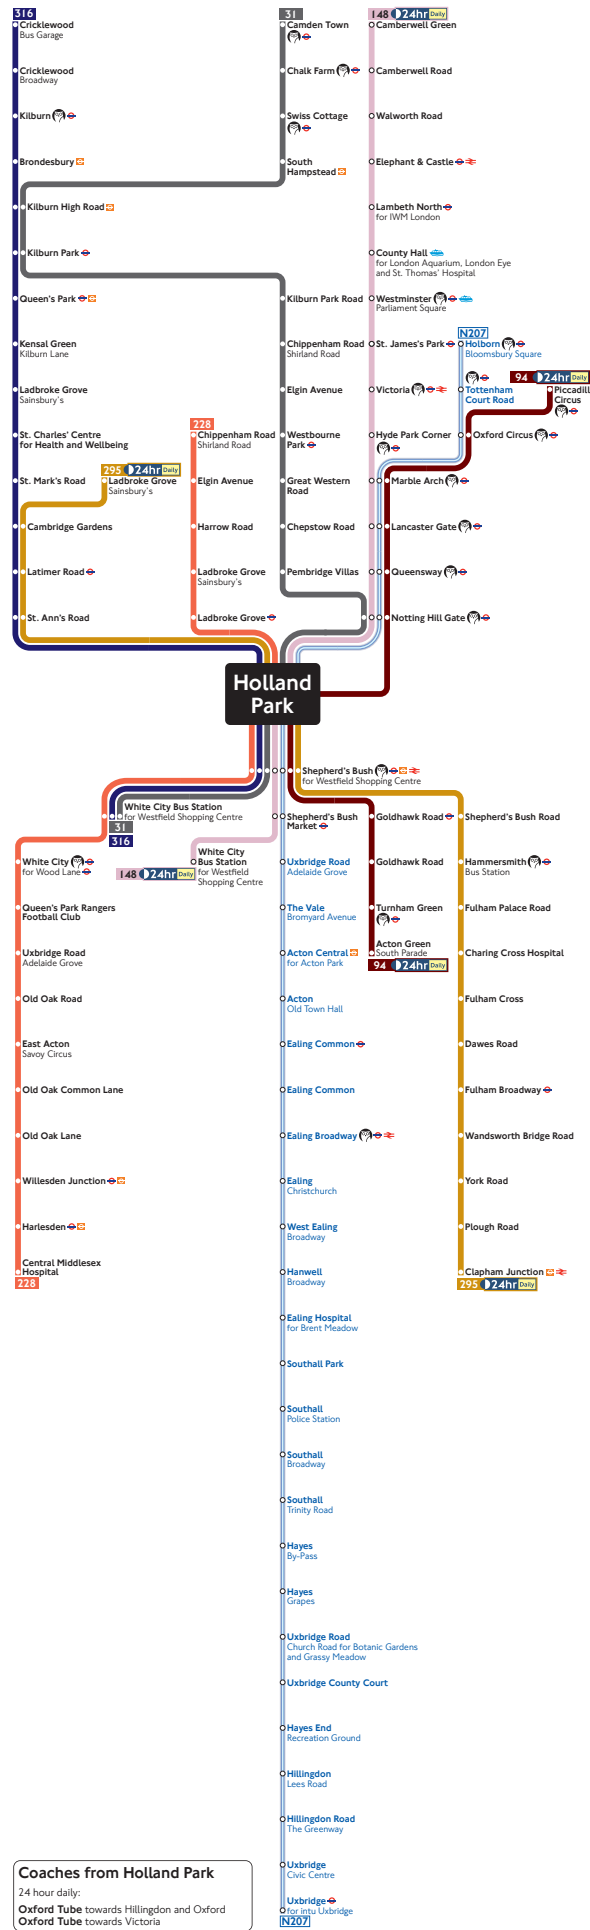

Buses from Holland Park