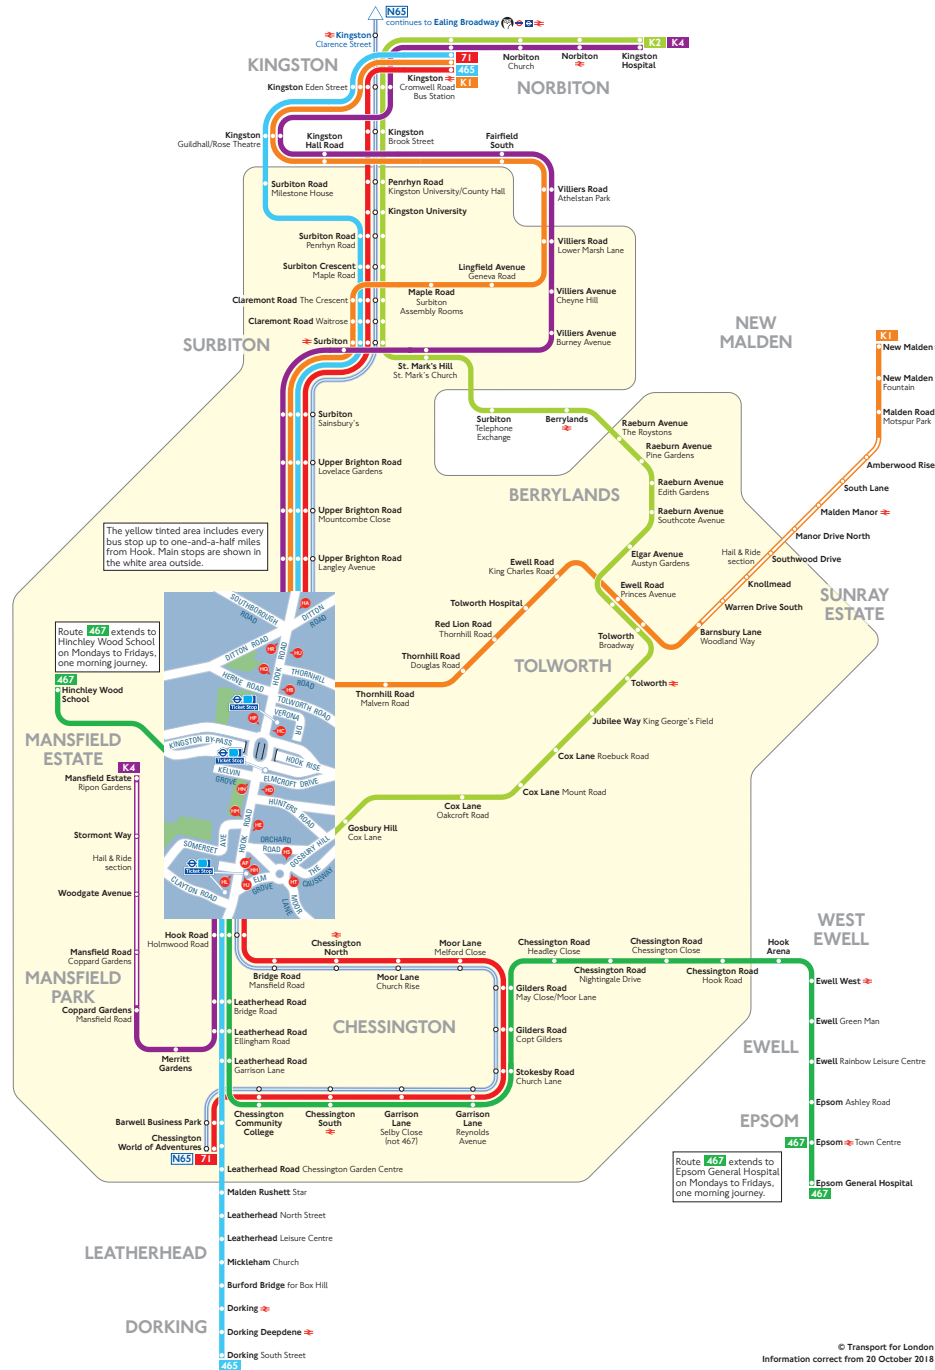

Buses from Hook

Route finder

Bus route	Towards	Bus stops
71	Chessington World of Adventures Kingston	HA HB HC HD HE HH HL HM HN HP HQ HR
465	Dorking Kingston	HA HB HC HD HE HH HL HM HN HP HQ HR
467	Epsom + Epsom General Hospital ▼ Hinchley Wood School ▼	HD HE HH HL HM HN
K1	Kingston New Malden	HR HA HU
K2	Kingston Hospital Kingston Hospital ★	HL HE HL HM HN HP HQ HR
K4	Mansfield Estate ★	HA HB HC HD HE HH HU

Night buses

Bus route	Towards	Bus stops
N65	Chessington World of Adventures Ealing Broadway	HA HB HC HD HE HH HU HL HM HN HP HQ HR

Other buses

Bus route	Towards	Bus stops
671 Sch	Chessington South Ham	HA HB HC HD HE HH HU HL HM HN HP HQ HR

Key

71	Day buses in black
65	Night buses in blue
	Connections with London Underground
	Connections with London Overground
	Connections with TFL Rail
	Connections with National Rail
	Tube station with 24-hour service Friday and Saturday nights
★	Mondays to Saturdays only
+	Mondays to Saturdays except evenings
▼	Mondays to Fridays one morning journey
Sch	School journeys

Ways to pay

	Use your contactless debit or credit card. It's the same fare as Oyster and there is no need to top up.
	Top up your Oyster pay as you go credit or buy Travelcards and bus & tram passes at around 4,000 shops across London.
	Sign up for an online account to top up online and see your travel history and spending.