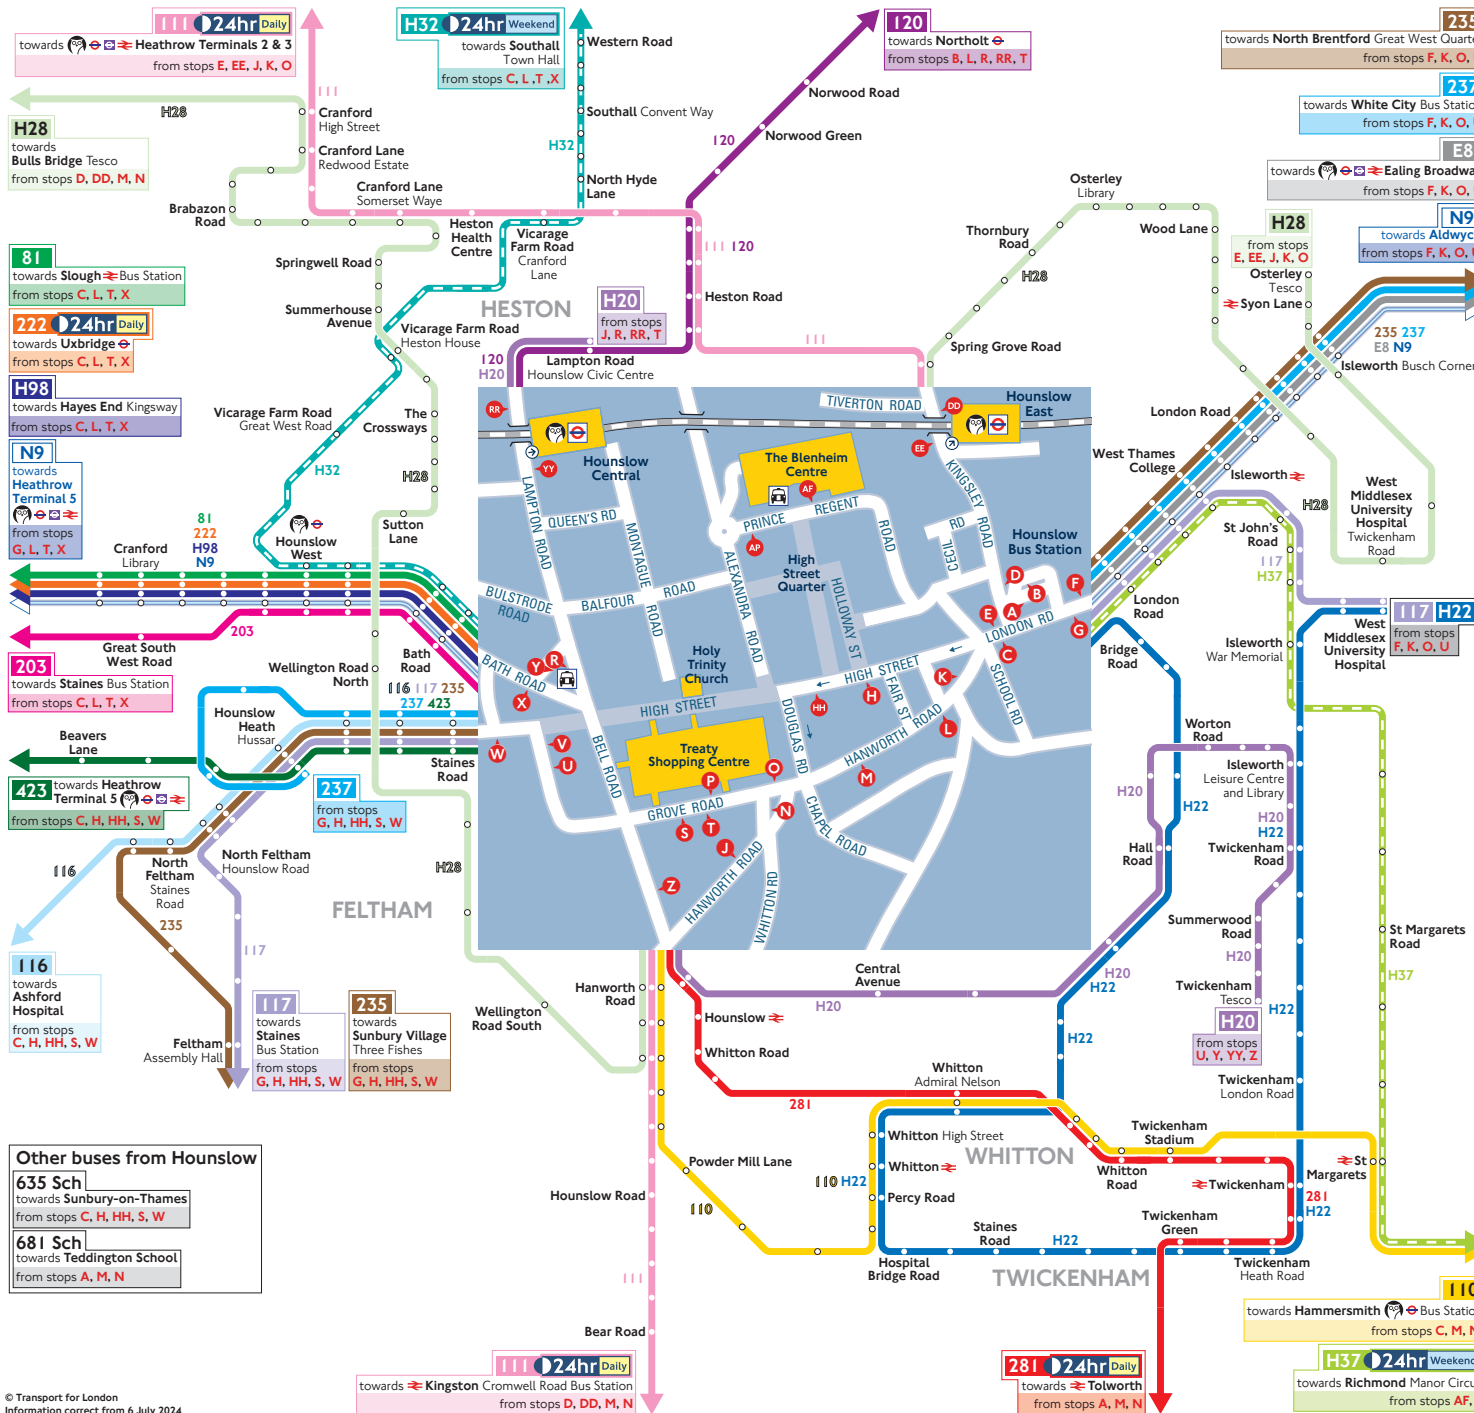

Buses from Hounslow

Other buses from Hounslow

635 Sch
towards Sunbury-on-Thames
from stops C, H, HH, S, W

681 Sch
towards Teddington School
from stops A, M, N

How to use this map

- Find your destination on the map or in the Destination finder
- See the coloured lines on the map and numbers in the Destination finder for the bus routes that go to your destination
- Check the Destination finder and map (at the end of each coloured line) for the bus stops to catch your bus from
- Use the central map to find the nearest bus stop for your route
- Look for the bus stop letters at the top of the stop (see example for stop A to the right)

Key

	Connections with London Underground
	Connections with London Overground
	Connections with Elizabeth line
	Connections with National Rail
	Connections with river boats
	Taxi rank
	Operates daily with 24-hour service Friday and Saturday nights
	Tube station with 24-hour service Friday and Saturday nights
	Sch School journeys

Ways to pay

- Use contactless (card or device). It's the same fare as Oyster pay as you go and you don't need to top up
- Download the free TfL app to top up or buy a ticket anytime, anywhere, or visit tfl.gov.uk/oyster. Alternatively, find your nearest Oyster Ticket Stop at tfl.gov.uk/ticketstopfinder or visit your nearest TfL station
- The Hopper fare offers you unlimited pay as you go Bus and Tram journeys within one hour. Always use the same card or device to touch in
- If you fail to show on demand a ticket, validated smartcard or other travel authority valid for the whole of your journey you may be liable for a penalty fare or prosecuted.