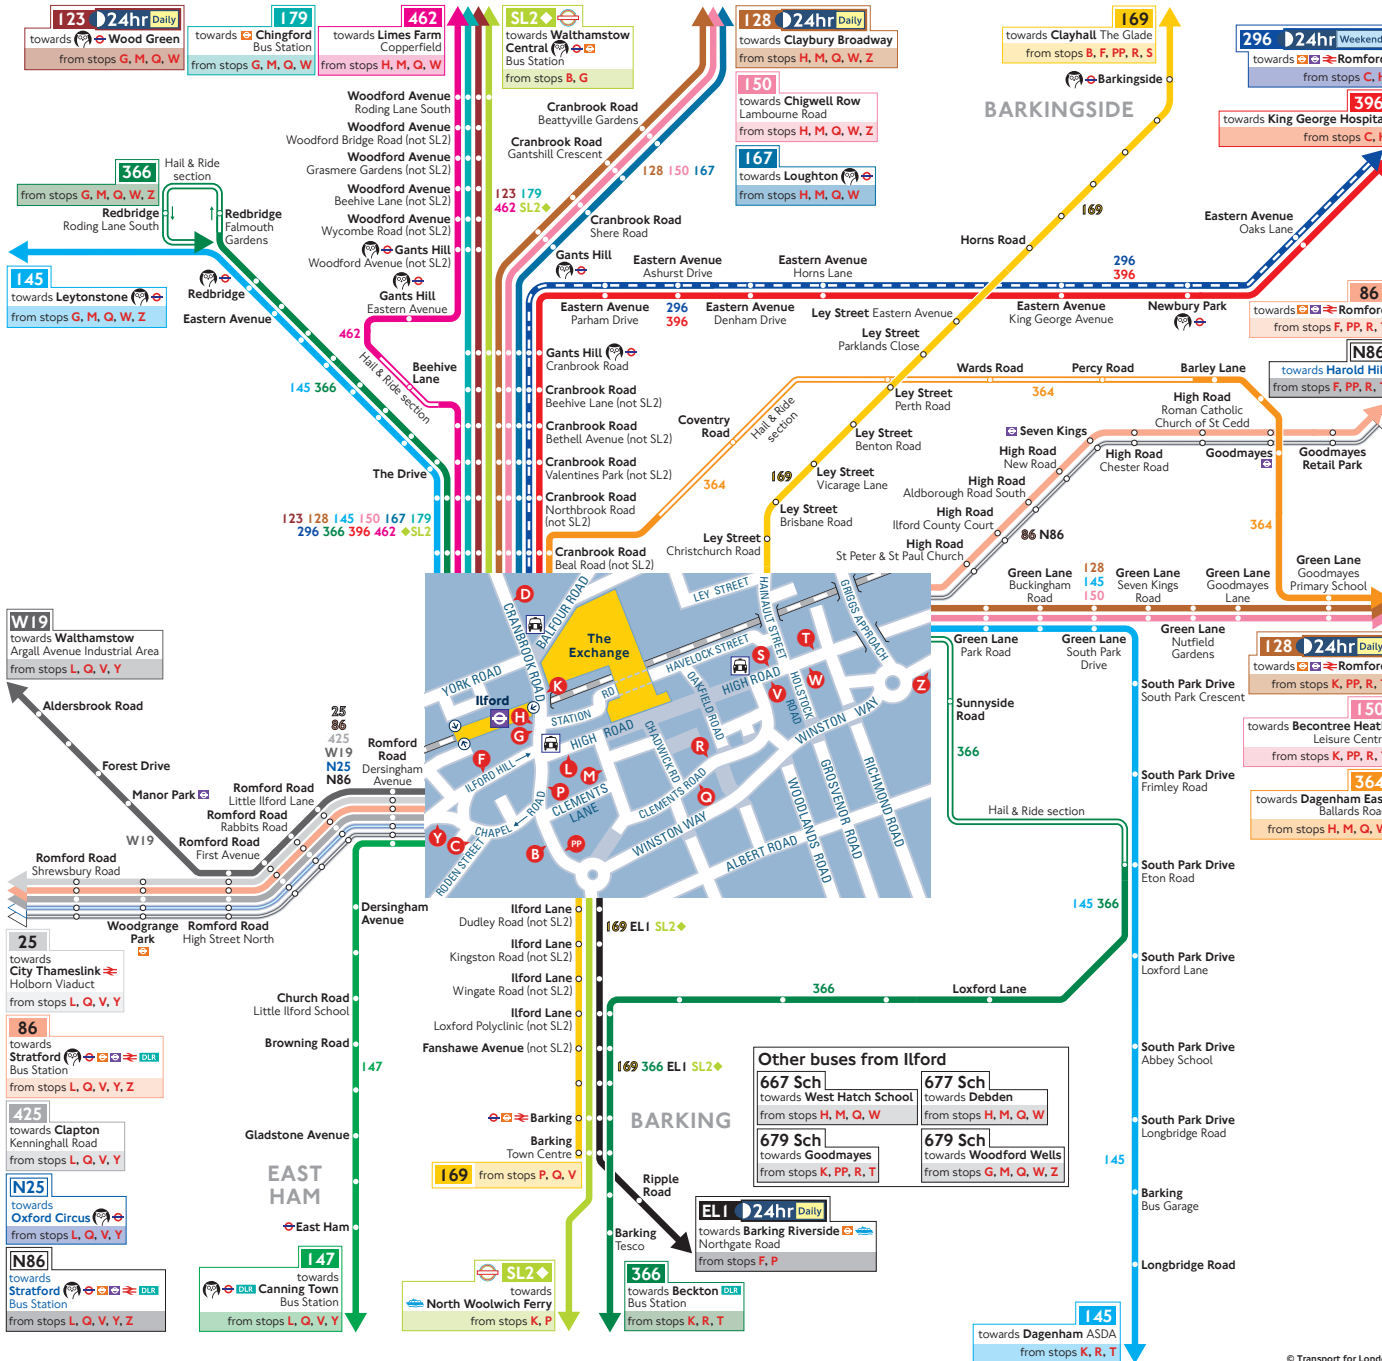

Buses from Ilford

How to use this map

- Find your destination on the map
- See the coloured lines on the map for the bus routes that go to your destination
- Check the map (at the end of each coloured line) for the bus stops to catch your bus from
- Use the central map to find the nearest bus stop for your route
- Look for the bus stop letters at the top of the stop (see example for stop A to the right)

Key

- Superloop express bus route
- Connections with London Underground
- Connections with London Overground
- Connections with Elizabeth line
- Connections with National Rail
- Connections with DLR
- Connections with river boats
- Connections with London Cable Car
- Taxi rank
- Operates daily with 24-hour service Friday and Saturday nights
- Tube station with 24-hour service Friday and Saturday nights
- Express service
- School journeys

SUPERLOOP

Superloop is a network of express bus routes that improves connections and journey times between key outer London town centres and transport hubs. For more information visit tfl.gov.uk/superloop

Ways to pay

- Use contactless (card or device). It's the same fare as Oyster pay as you go and you don't need to top up
- Download the free TfL app to top up or buy a ticket anytime, anywhere, or visit tfl.gov.uk/oyster. Alternatively, find your nearest Oyster Ticket Stop at tfl.gov.uk/ticketstopfinder or visit your nearest TfL station