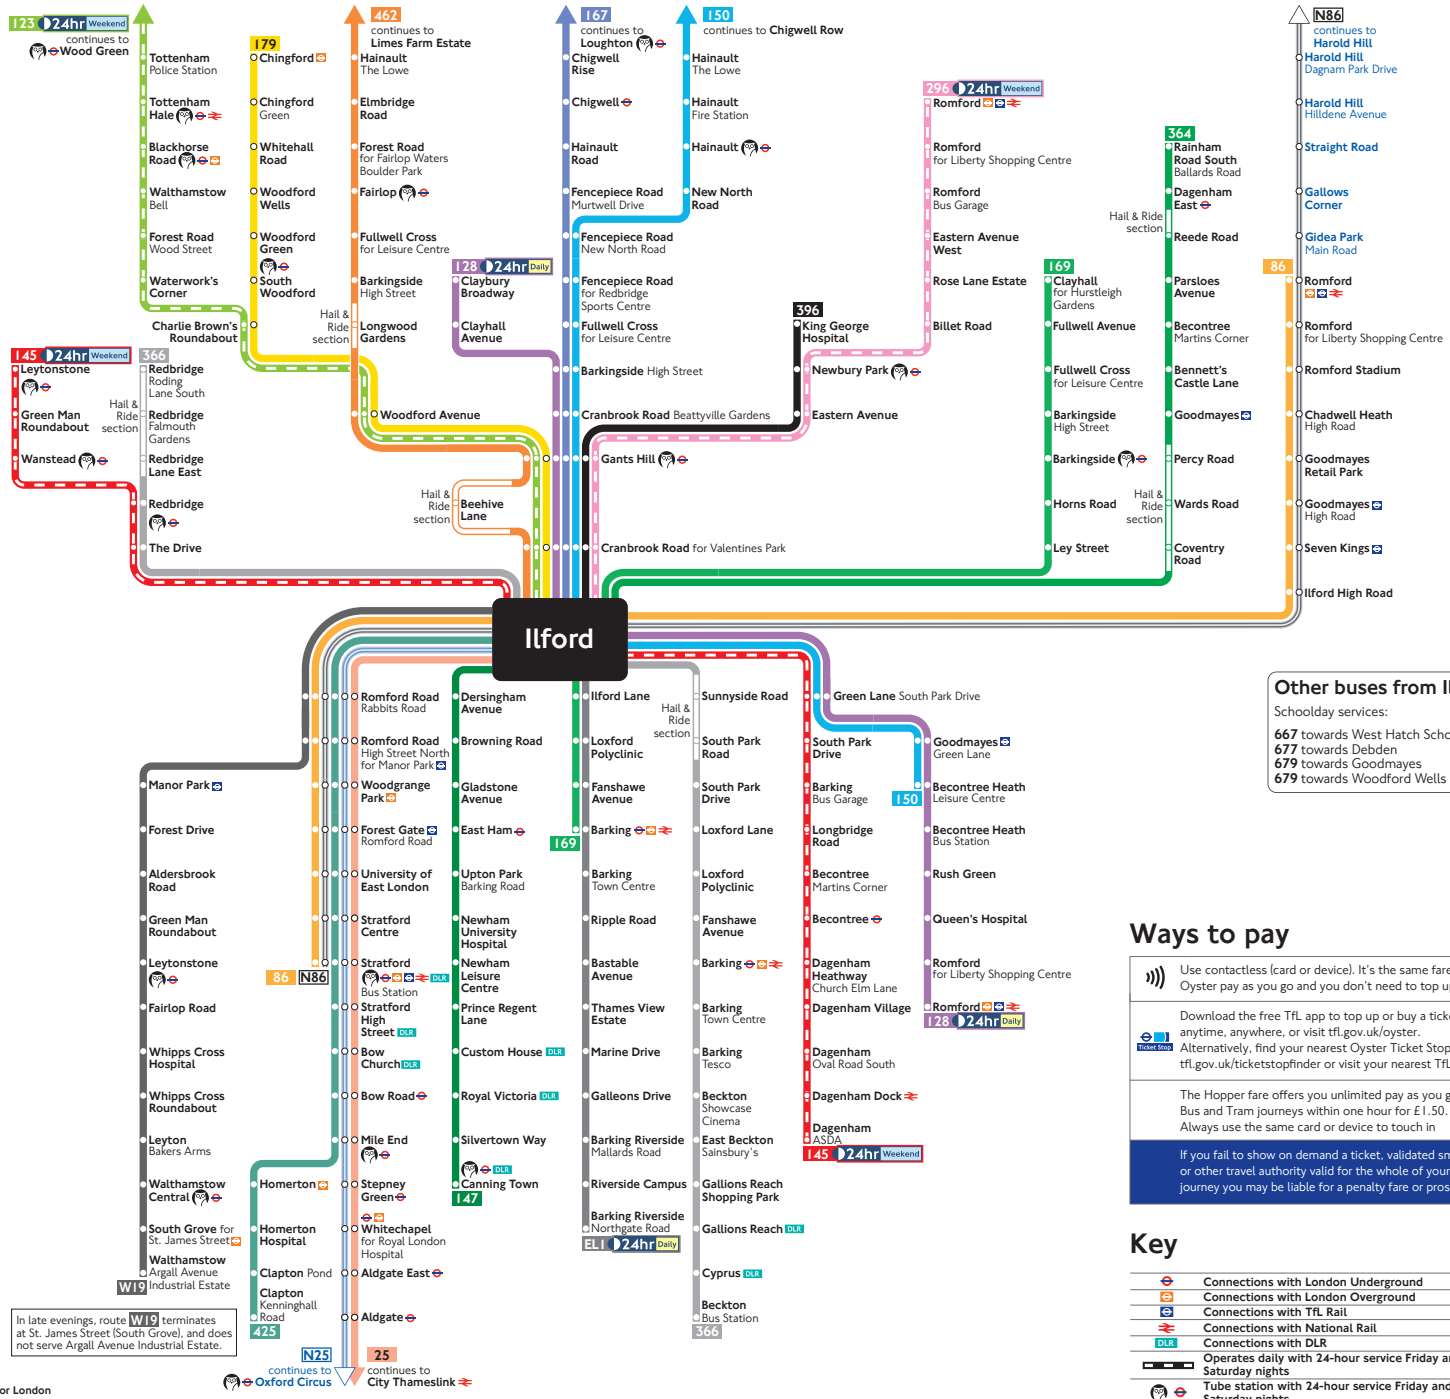

Buses from Ilford