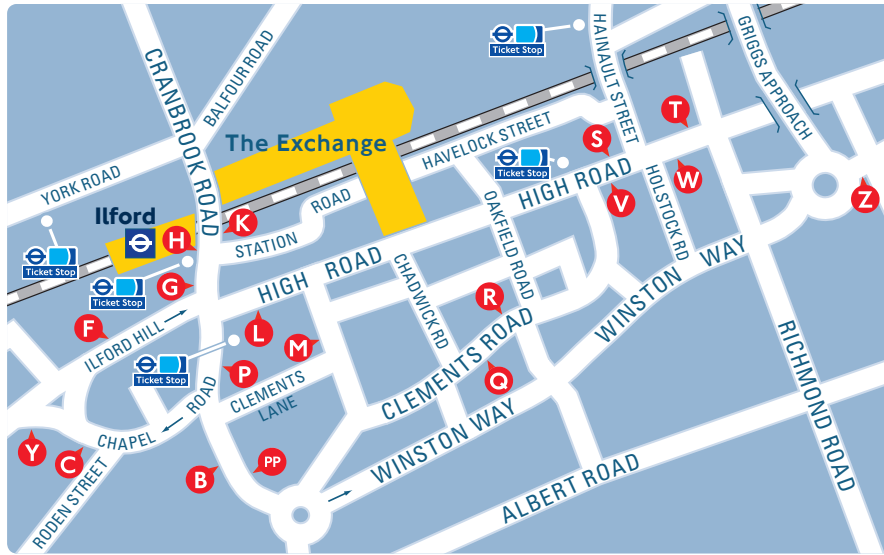

© Crown copyright and database rights 2018 Ordnance Survey 100035971/015

Destination finder

Destination	Bus routes	Bus stops
A		
Aldgate	25 N25	LOVY
Aldgate East	25 N25	LOVY
B		
Bank	25 N25	LOVY
Barking	169 366 ELI	POV KRT FP
Barking Bus Garage	145	KRT
Barking Tesco	366	KRT
Barking Riverside	ELI	FP
Barkingside	169	BFPPRS
Barkingside High Street	128 150 167 462 169	HMOVZ HMOW BFPPRS
Beckton Bus Station and Showcase Cinema	366	KRT
Becontree	145	KRT
Becontree Martins Corner	145 364	KRT HMOW
Becontree Heath Bus Station	128	KRT
Becontree Heath Leisure Centre	150	KPRRT
Blackhorse Road	123	GMOW
Bow Church	25 425 N25	LOVY
Bow Road	25 425 N25	LOVY
Bruce Grove	123	GMOW
Buckhurst Hill	167	HMOV
C		
Canning Town	147	LOVY
Chadwell Heath High Road	86 N86	FPRRT

Destination	Bus routes	Bus stops
Chancery Lane	25 N25	LOVY
Charlie Brown's Roundabout	123 179	GMOW
Chingford	179	GMOW
Chingford and Green	167	HMOV
Chigwell	150	HMOVZ
Chigwell Row for Hainault Forest Country Park		
City Thameslink	25 N25	LOVY
Clapton Kenninghall Road and Pond	425	LOVY
Clayhall for Hurstleigh Gardens	169	BFPPRS
Claybury Broadway	128	HMOVZ
Cranbrook Road Beattysville Gardens	128 150 167	HMOVZ HMOW
Cranbrook Road for Valentines Park	123 179 128 150 167 462 296 396	GMOW HMOWZ HMOW CH
Custom House	DLR 147	LOVY
Cyprus	DLR 366	KRT
D		
Dagenham and Dagenham Dock	145	KRT
Dagenham East	364	HMOV
Dagenham Heathway and Dagenham Village	145	KRT
E		
Eastern Avenue	296 396	CH
East Beckton Sainsbury's	366	KRT
East Ham	147	LOVY
F		
Fairlop	462	HMOV

Destination	Bus routes	Bus stops
Fanshawe Avenue	169 366 ELI	POV KRT FP
Fencepiece Road Murtwell Drive	167	HMOV
Fencepiece Road New North Road and Redbridge Sports Centre	150 167	HMOVZ HMOW
Forest Gate	25 425 N25 86 N86	LOVY LOVYZ HMOW
Forest Road for Fairlop Waters Boulder Park	462	HMOV
Fullwell Cross for Leisure Centre	150 167 462 169	HMOVZ HMOW BFPPRS
G		
Gallions Reach	DLR 366	KRT
Gallions Reach Shopping Park	366	KRT
Gallions Corner	N86	FPRRT
Gants Hill	123 179 128 150 167 462 296 396	GMOW HMOWZ HMOW CH
Gidea Park Main Road	N86	FPRRT
Goodmayes	86 N86 128 150 364	FPRRT HMOWZ KRT HMOW
Goodmayes Retail Park	86 N86	FPRRT
Green Lane South Park Drive	128 150 145	KPRRT KRT
Green Man Roundabout	W19	GMOWZ LOVY
H		
Hainault and Fire Station	150	HMOVZ
Hainault The Lowe	150 462	HMOVZ HMOW
Harold Hill	N86	FPRRT
Holborn	N25	LOVY
Holborn Circus	N25	LOVY
Homerton and Homerton Hospital	425	LOVY
I		
Ilford High Road	86 N86	FPRRT
Ilford Lane	169 ELI	POV FP
K		
King George Hospital	396	CH
L		
Leyton Bakers Arms	W19	LOVY
Leytonstone	145 W19	GMOWZ LOVY
Limes Farm Estate Copperfield	462	HMOV
Lordship Lane The Roundway	123	GMOW
Loughton	167	HMOV
Loughton Way	167	HMOV
Loxford Polyclinic	169 366 ELI	POV KRT FP
M		
Manford Way Hainault Health Centre and Manford Primary School	462	HMOV
Manford Way Manford Cross	150	HMOVZ
Manor Park	W19	LOVY
Mill End	25 425 N25	LOVY
N		
Newbury Park	296 396	CH
Newham Leisure Centre	147	LOVY
Newham University Hospital	147	LOVY