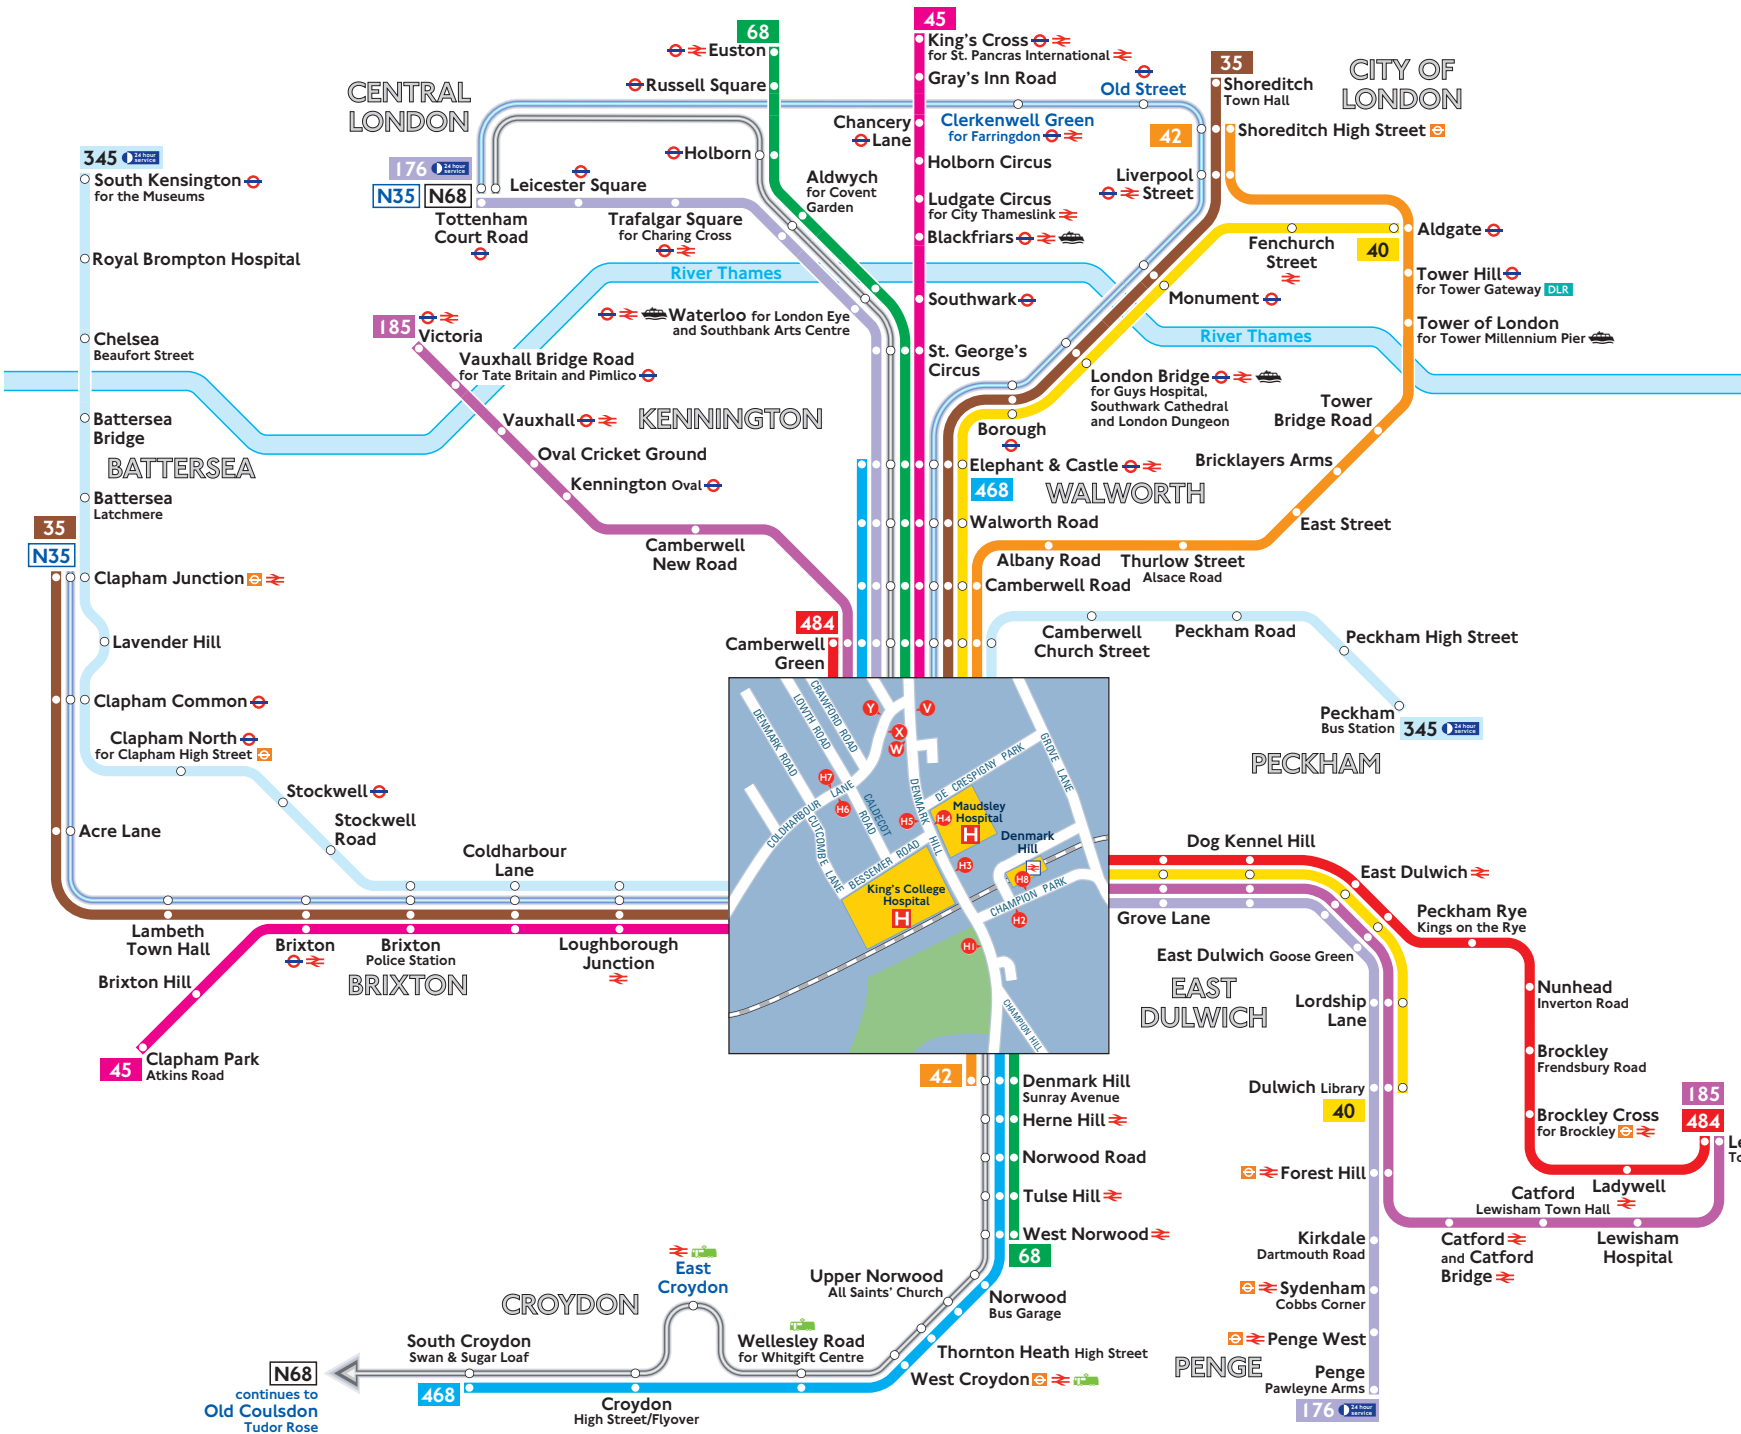

Buses from King's College Hospital

Route finder Day buses including 24-hour services

Bus route	Towards	Bus stops
35	Clapham Junction	H6 X
	Shoreditch	H7 Y
40	Aldgate	H2 H5 W
	Dulwich	H3 H8 V
42	Denmark Hill	H4 V
	Shoreditch	H1 H3 W
45	Clapham Park	H6 X
	King's Cross	H7 Y
68	Euston	H1 H5 W
	West Norwood	H4 V
176	Penge	H3 H8 V
	Tottenham Court Road	H2 H5 W
185	Lewisham	H3 H8 V
	Victoria	H2 H5 W
345	Peckham	H7 Y
	South Kensington	H6 X
468	Elephant & Castle	H1 H5 W
	South Croydon	H4 V
484	Camberwell Green	H2 H5 W
	Lewisham	H3 H8 V

Night buses

Bus route	Towards	Bus stops
N35	Clapham Junction	H6 X
	Tottenham Court Road	H7 Y
N68	Old Coulsdon	H4 V
	Tottenham Court Road	H1 H5 W