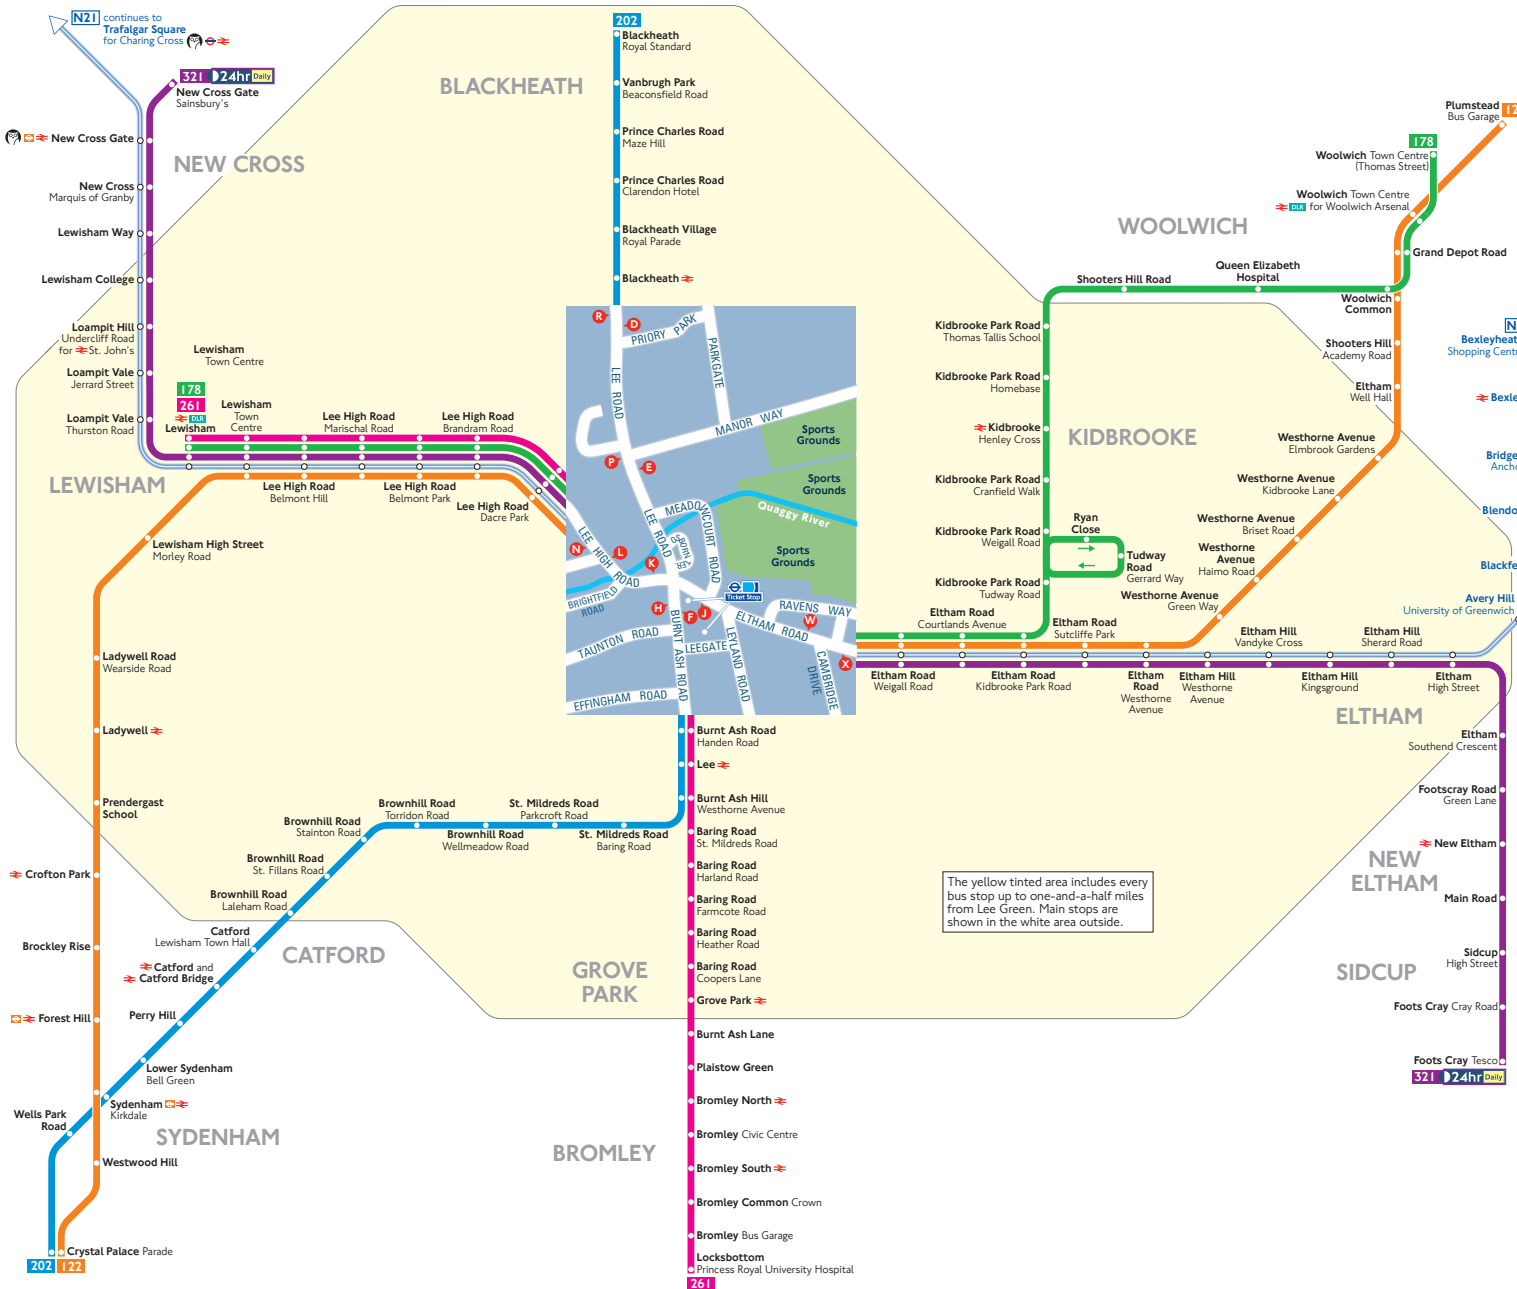

Buses from Lee Green

Route finder

Bus route	Towards	Bus stops
122	Crystal Palace	J N X
	Plumstead	K L W
178	Lewisham	J N X
	Woolwich	K L W
202	Blackheath	H P R
	Crystal Palace	D S F
261	Lewisham	H N
	Locksbottom	F L
321	Fooks Cray	K L W
	New Cross Gate	J N X

Night buses

Bus route	Towards	Bus stops
N21	Bexleyheath	K L W
	Trafalgar Square	J N X

Other buses

Bus route	Towards	Bus stops
621 Sch	Avery Hill	K L W
	Lewisham	J N X

Key

- 122 Day buses in black
- N21 Night buses in blue
- Connections with London Underground
- Connections with London Overground
- Connections with National Rail
- DLR Connections with DLR
- Connections with river boats
- Tube/London Overground station with 24-hour service Friday and Saturday nights
- Sch School journeys

Ways to pay

- Use your contactless debit or credit card. It's the same fare as Oyster and there is no need to top up.
- Top up your Oyster pay as you go credit or buy Travelcards and bus & tram passes at around 4,000 shops across London.
- Sign up for an online account to top up online and see your travel history and spending.