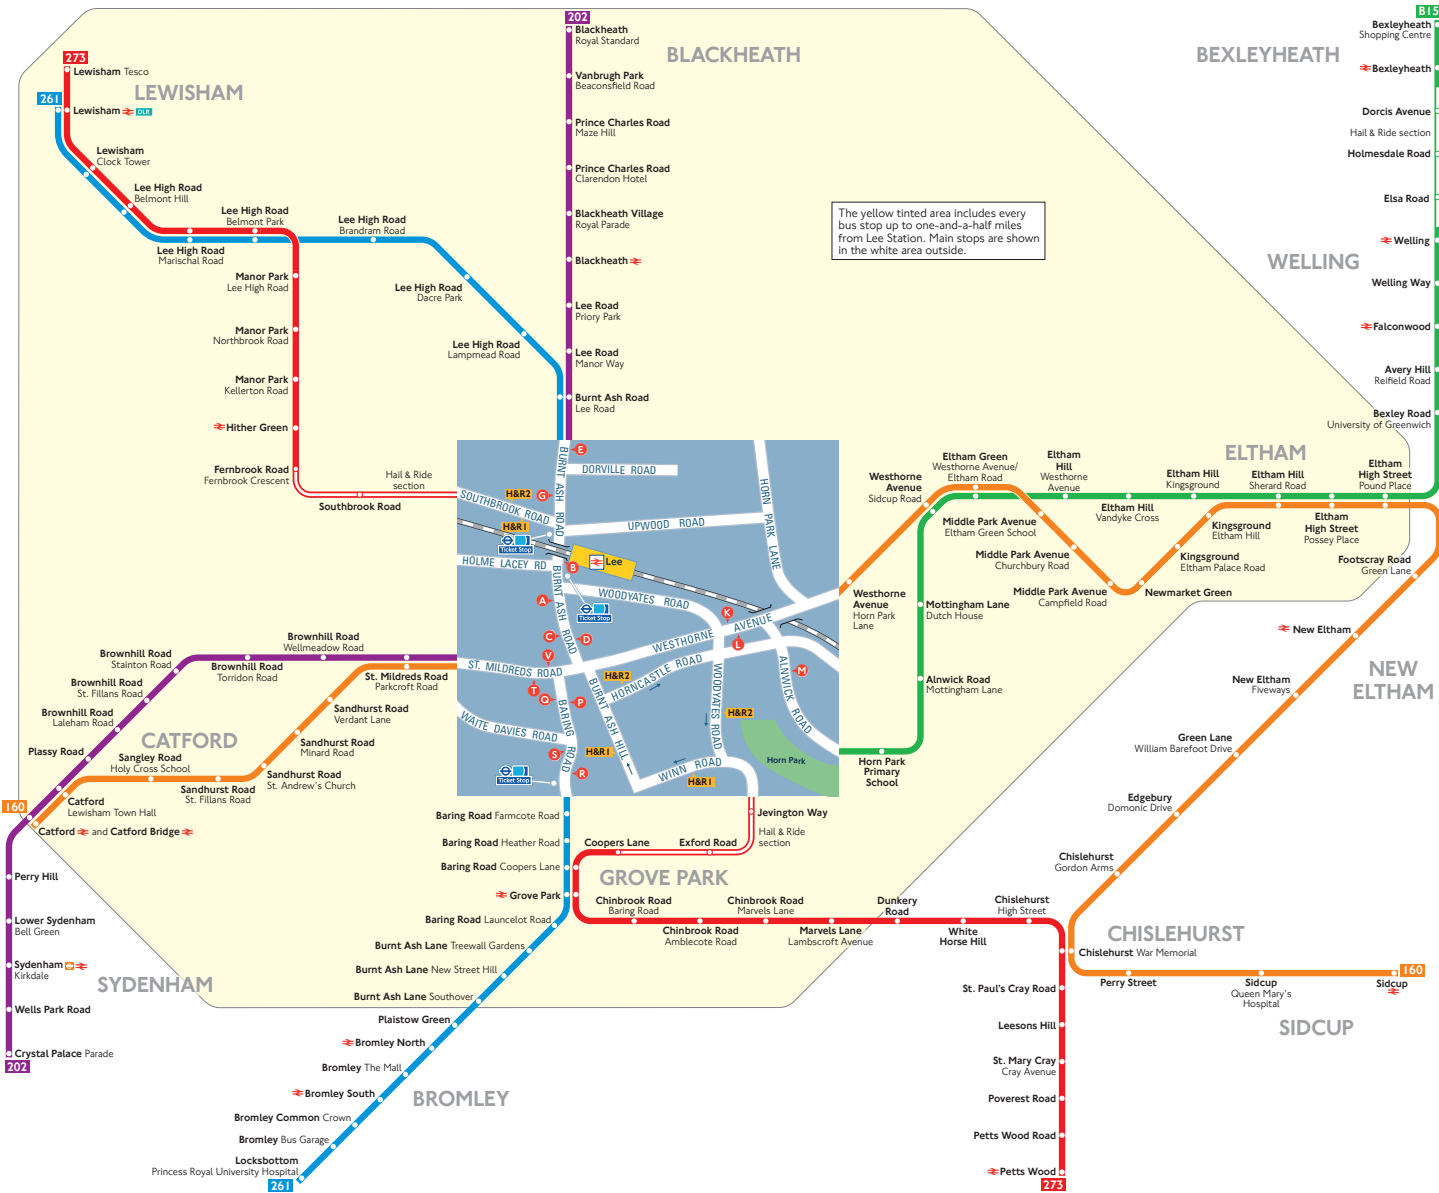

Buses from Lee Station

Route finder

Bus route	Towards	Bus stops
160	Catford	L T
	Sidcup	K V
202	Blackheath	A C G V
	Crystal Palace	B D E T
261	Lewisham	A C G C S
	Locksbottom	B D E P R
273	Lewisham	A C H&R 1
	Petts Wood	B D H&R 2
B15	Bexleyheath	M

Other buses

Bus route	Towards	Bus stops
660 Sch	Avery Hill	K V
	Bellingham	L T

Key

- Connections with London Overground
- Connections with National Rail
- Connections with DLR
- School journeys
- Hail & Ride: Route 273 operates as Hail & Ride on the sections of roads marked H&R 1 and H&R 2 on the map. Buses stop at any safe point along the road. There are no bus stops at these locations, but please indicate clearly to the driver when you wish to board or alight.

Ways to pay

- Use your contactless debit or credit card. It's the same fare as Oyster and there is no need to top up.
- Top up your Oyster pay as you go credit or buy Travelcards and bus & tram passes at around 4,000 shops across London.
- Sign up for an online account to top up online and see your travel history and spending.