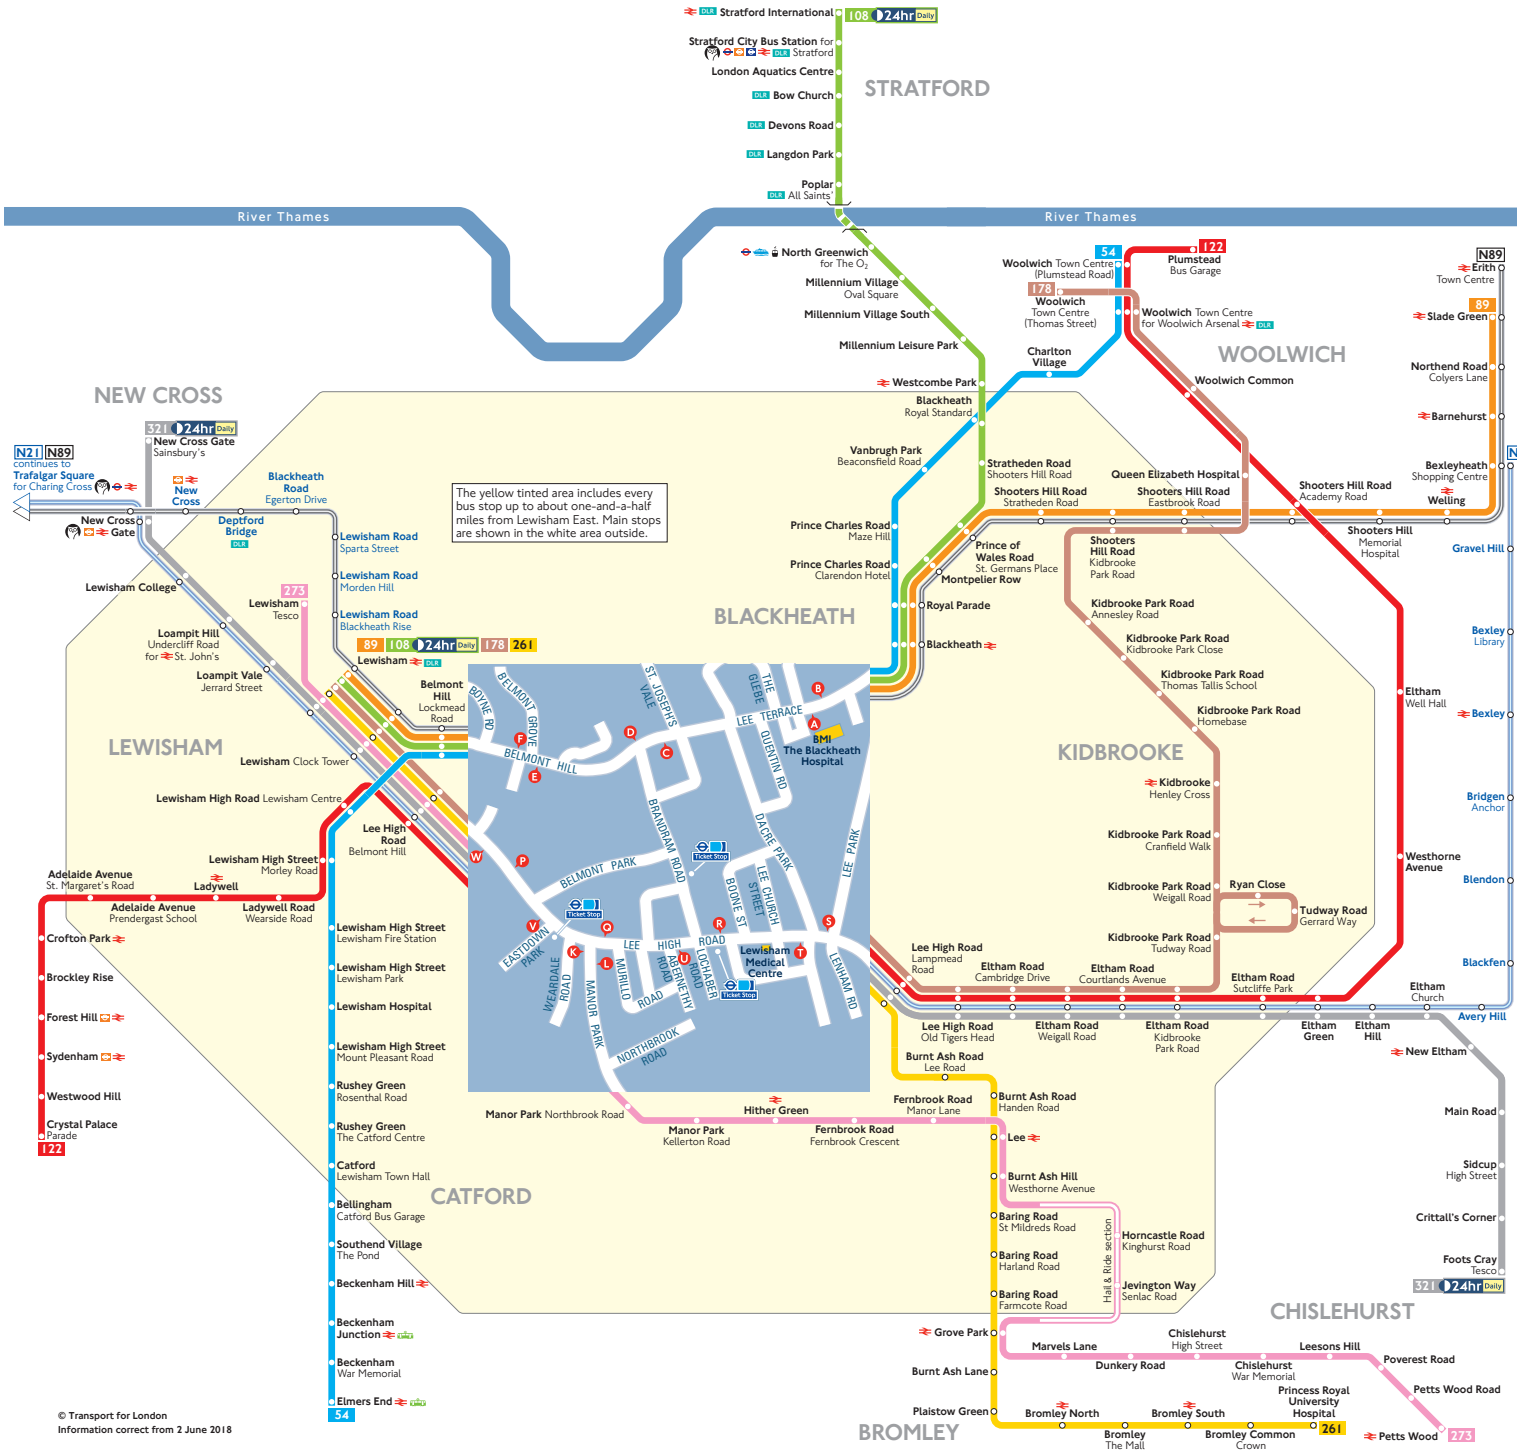

# Buses from Lewisham East

## Route finder

Bus route	Towards	Bus stops
54	Elmers End	A C E
89	Woolwich	B D F
89	Lewisham	A C E
89	Slade Green	B D F
108	Lewisham	A C E
108	Stratford International	B D F
122	Crystal Palace	T U V W
122	Plumstead	P O R S
178	Lewisham	T U V W
178	Woolwich	P O R S
261	Lewisham	T U V W
261	Princess Royal University Hospital	P O R S
273	Lewisham	K V W
273	Petts Wood	L P
321	Foots Cray	P O R S
321	New Cross Gate	T U V W

## Night buses

Bus route	Towards	Bus stops
N21	Bexleyheath	P O R S
N21	Trafalgar Square	T U V W
N89	Erith	B D F
N89	Trafalgar Square	A C E

## Key

- 54 Day buses in black
- N21 Night buses in blue
- Connections with London Underground
- Connections with London Overground
- Connections with TfL Rail
- Connections with National Rail
- Connections with DLR
- Connections with London Trams
- Connections with river boats
- Connections with Emirates Air Line
- Tube/London Overground station with 24-hour service Friday and Saturday nights
- Sch School Journeys