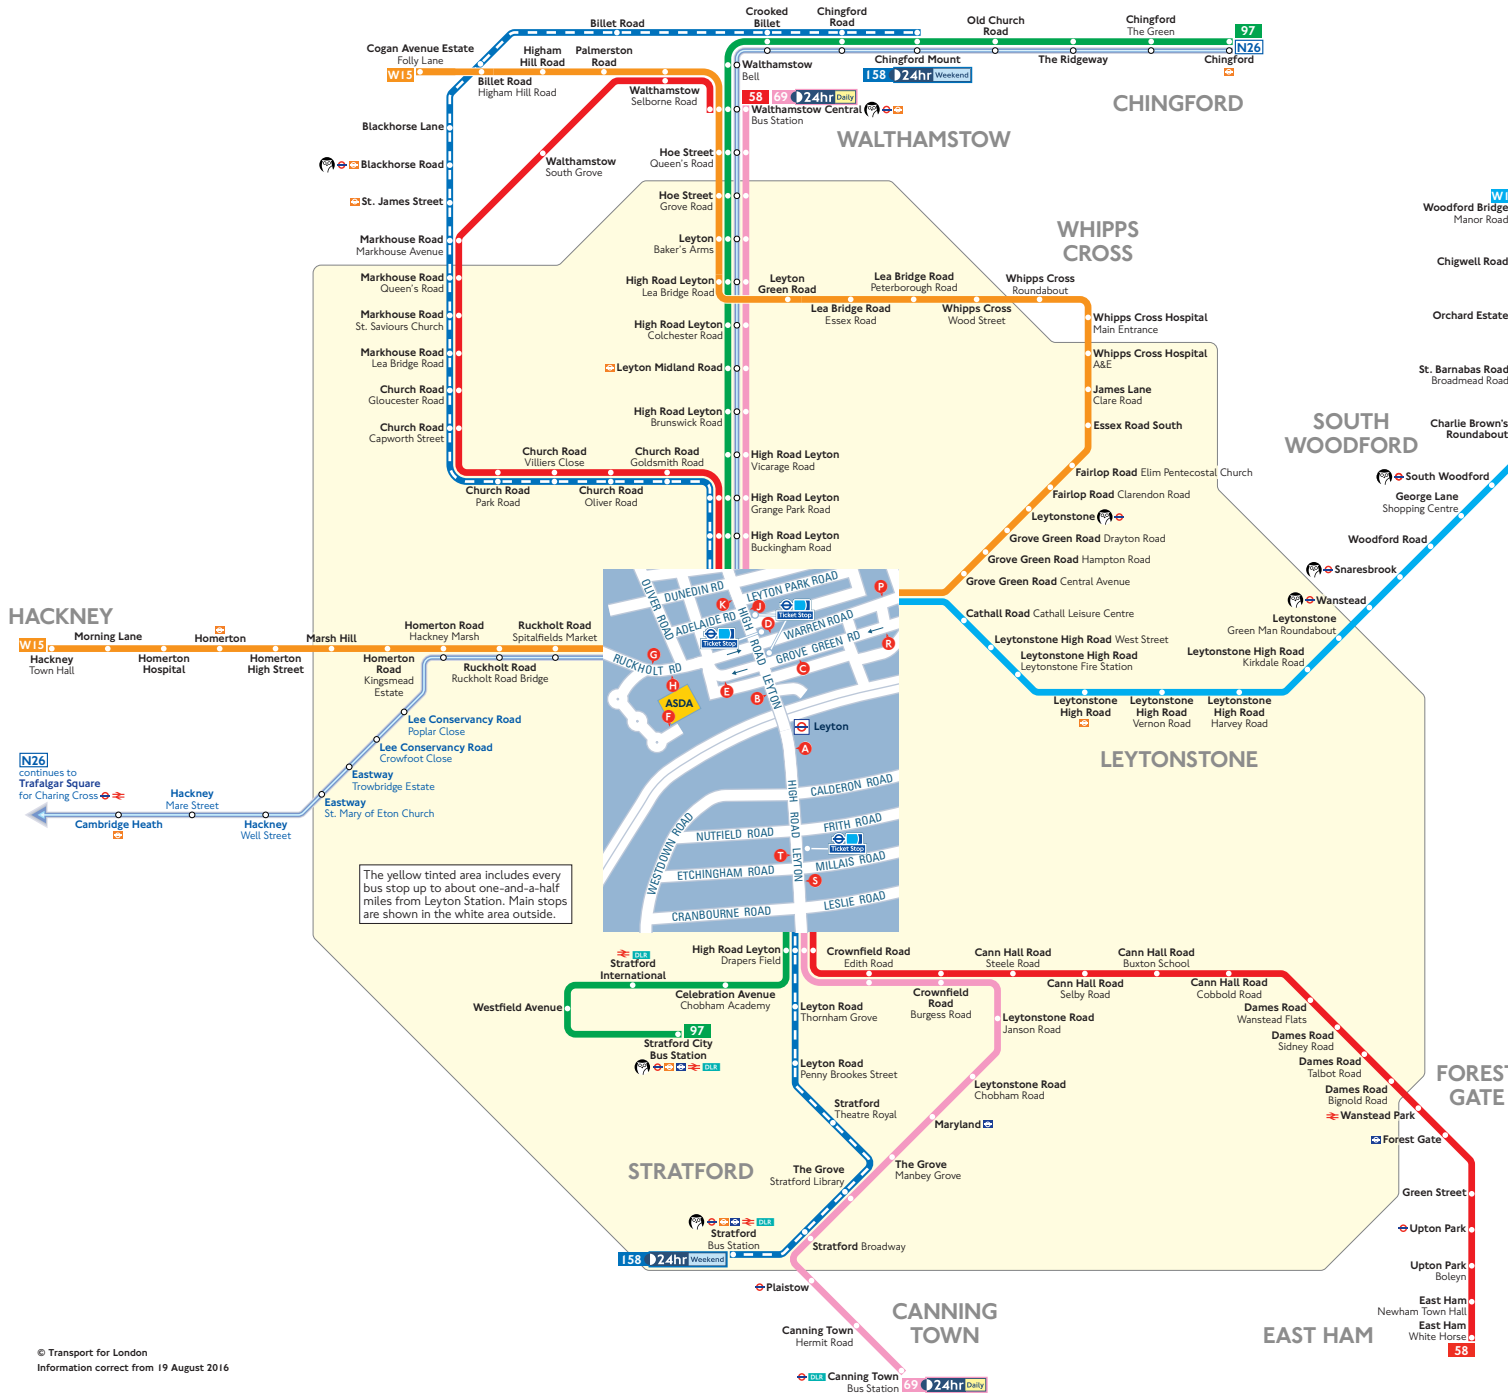

Buses from Leyton Station

Route finder

Bus route	Towards	Bus stops
58	East Ham	A J S
	Walthamstow	B K T
69	Canning Town	A J S
	Walthamstow	B K T
97	Chingford	B K T
	Stratford City Bus Station	A J S
158	Chingford Mount	B K T
	Stratford	A J S
W14	Woodford Bridge	D F G P
W15	Cogan Avenue Estate	D G P
	Hackney	C E H R

Night Buses

Bus route	Towards	Bus stops
N26	Chingford	G K
	Trafalgar Square	E H J

Key

- **58** Day buses in black
- **N26** Night buses in blue
- Connections with London Underground
- Connections with London Overground
- Connections with National Rail
- Connections with Docklands Light Railway
- Operates daily with 24-hour service Friday and Saturday nights
- Tube station with 24-hour service Friday and Saturday nights

Ways to pay

- Use your contactless debit or credit card. It's the same fare as Oyster and there is no need to top up.
- Top up your Oyster pay as you go credit or buy Travelcards and bus & tram passes at around 4,000 shops across London.
- Sign up for an online account to top up online and see your travel history and spending.