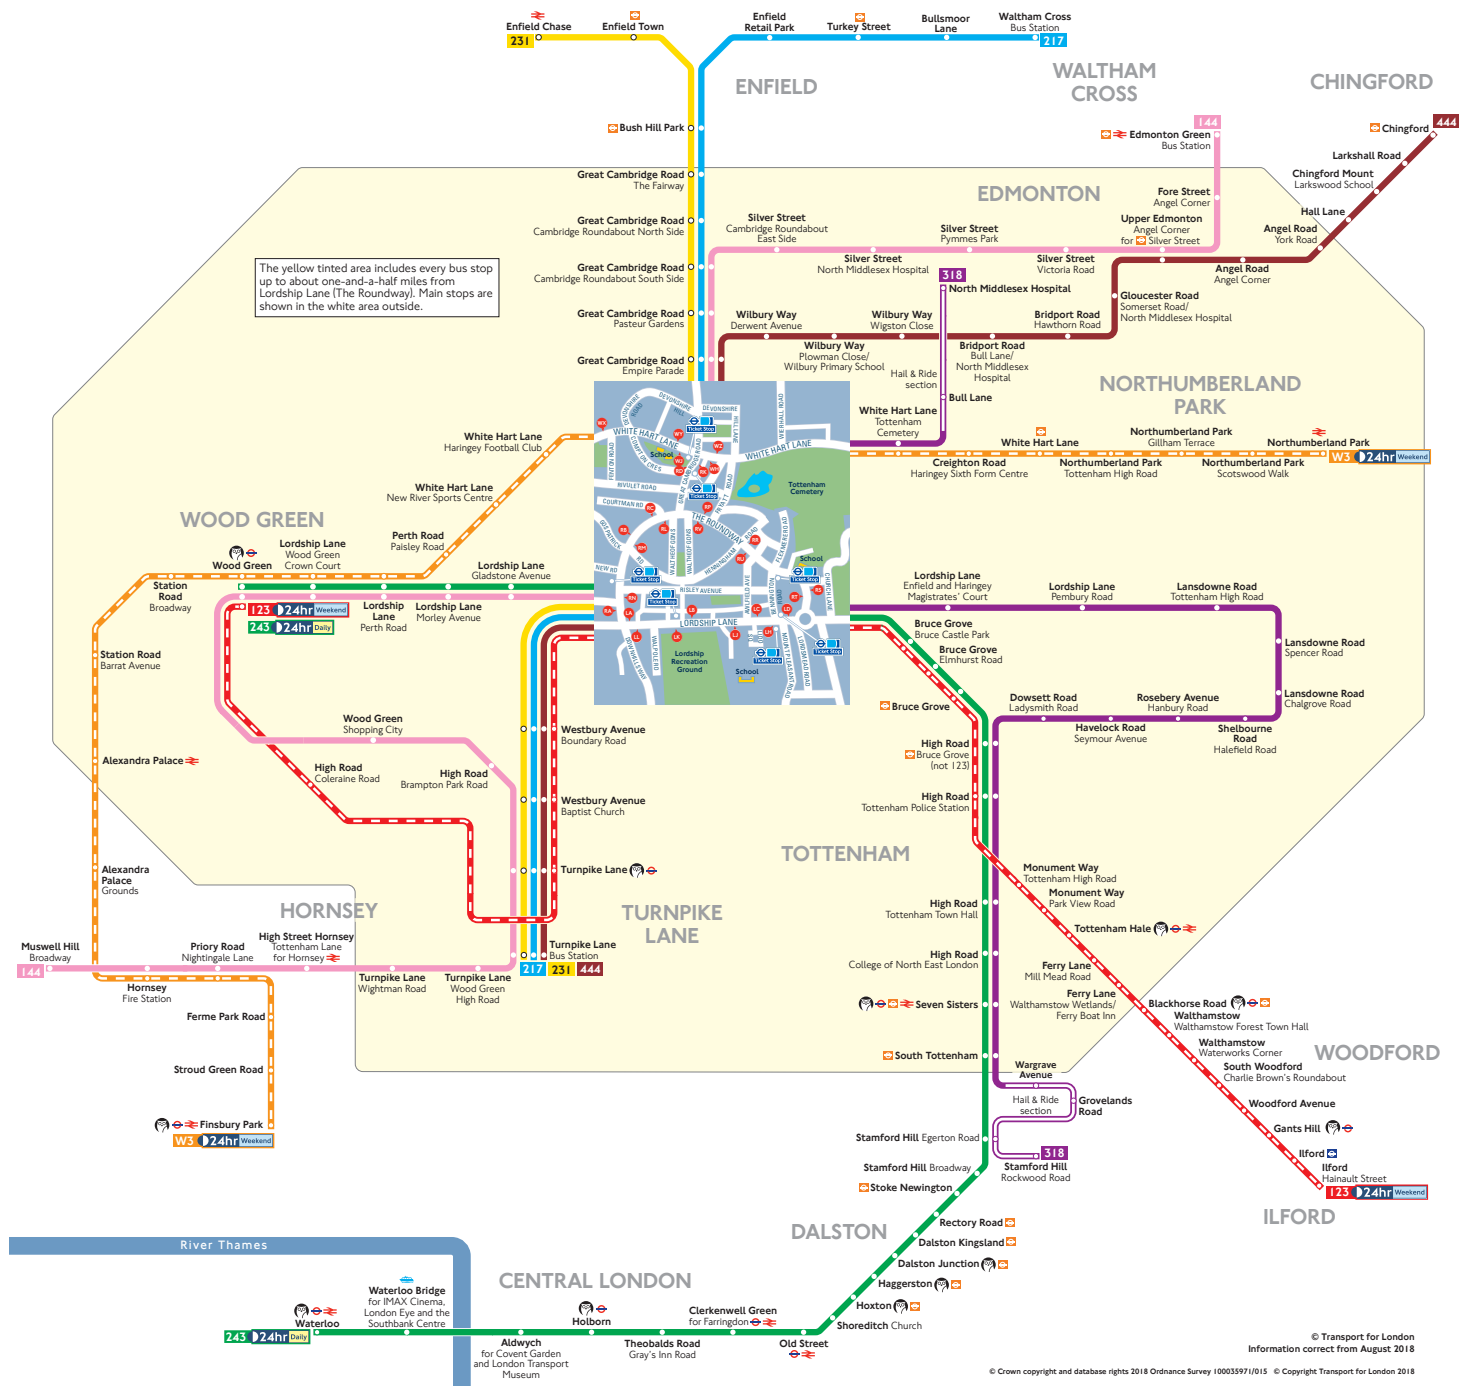

Buses from Lordship Lane (The Roundway)

Route finder

Bus route	Towards	Bus stops
123 ▶24hr Weekend	Ilford	LA LB LC LD
	Wood Green	LH LJ LK LL
144	Edmonton Green	RA RB RC RD
	Muswell Hill	RE RF RG RH
217	Turnpike Lane	RI RJ RK RL
	Waltham Cross	RM RN RO RP
231	Enfield Chase	SA SB SC SD
	Turnpike Lane	SE SF SG SH
243 ▶24hr Daily	Waterloo	TA TB TC TD
	Wood Green	TE TF TG TH
318	North Middlesex Hospital	UA UB UC UD
	Stamford Hill	UE UF UG UH
444	Chingford	VA VB VC VD
	Turnpike Lane	VE VF VG VH
W3 ▶24hr Daily	Finsbury Park	WA WB WC WD
	Northumberland Park	WE WF WG WH

Other buses

Bus route	Towards	Bus stops
617 Sch	Turkey Street	RA RB RC RD
	Turnpike Lane	RE RF RG RH

Key

- Connections with London Underground
- Connections with London Overground
- Connections with TfL Rail
- Connections with National Rail
- Connections with river boats
- Operates daily with 24-hour service Friday and Saturday nights
- Tube station with 24-hour service Friday and Saturday nights
- Sch School journeys

Ways to pay

- Use your contactless debit or credit card. It's the same fare as Oyster and there is no need to top up.
- Top up your Oyster pay as you go credit or buy Travelcards and bus & tram passes at around 4,000 shops across London.