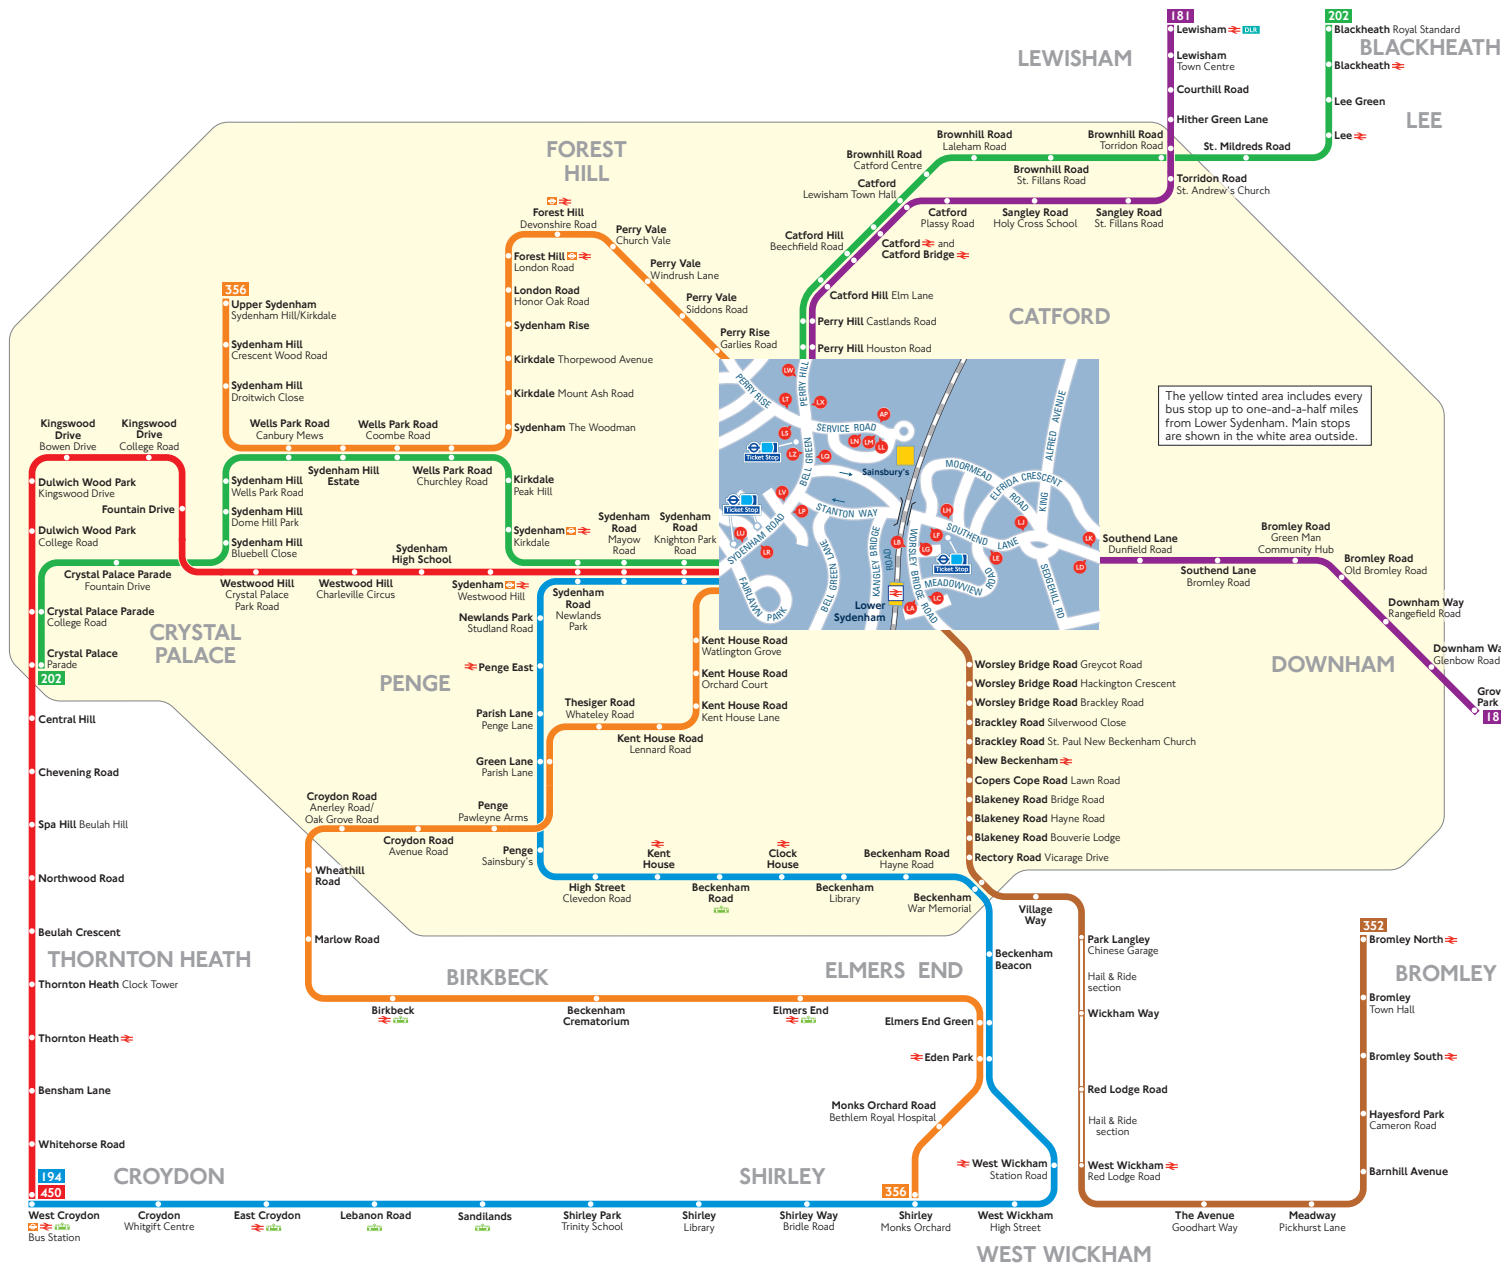

Buses from Lower Sydenham

The yellow tinted area includes every bus stop up to one-and-a-half miles from Lower Sydenham. Main stops are shown in the white area outside.

Route finder

Bus route	Towards	Bus stops
181	Grove Park Lewisham	<table border="1"> <tr><td>181</td><td>181</td><td>181</td><td>181</td><td>181</td></tr> <tr><td>181</td><td>181</td><td>181</td><td>181</td><td>181</td></tr> </table>
194	West Croydon	<table border="1"> <tr><td>194</td><td>194</td><td>194</td><td>194</td><td>194</td></tr> <tr><td>194</td><td>194</td><td>194</td><td>194</td><td>194</td></tr> </table>
202	Blackheath Crystal Palace	<table border="1"> <tr><td>202</td><td>202</td><td>202</td><td>202</td><td>202</td></tr> <tr><td>202</td><td>202</td><td>202</td><td>202</td><td>202</td></tr> </table>
352	Bromley North	<table border="1"> <tr><td>352</td><td>352</td><td>352</td><td>352</td><td>352</td></tr> <tr><td>352</td><td>352</td><td>352</td><td>352</td><td>352</td></tr> </table>
356	Shirley Upper Sydenham	<table border="1"> <tr><td>356</td><td>356</td><td>356</td><td>356</td><td>356</td></tr> <tr><td>356</td><td>356</td><td>356</td><td>356</td><td>356</td></tr> </table>
450	West Croydon	<table border="1"> <tr><td>450</td><td>450</td><td>450</td><td>450</td><td>450</td></tr> <tr><td>450</td><td>450</td><td>450</td><td>450</td><td>450</td></tr> </table>

Key

- Connections with London Overground
- Connections with National Rail
- Connections with DLR
- Connections with London Trams

Use your contactless debit or credit card. It's the same fare as Oyster and there is no need to top up.

Top up your Oyster pay as you go credit or buy Travelcards and bus & tram passes at around 4,000 shops across London.

Sign up for an online account to top up online and see your travel history and spending.