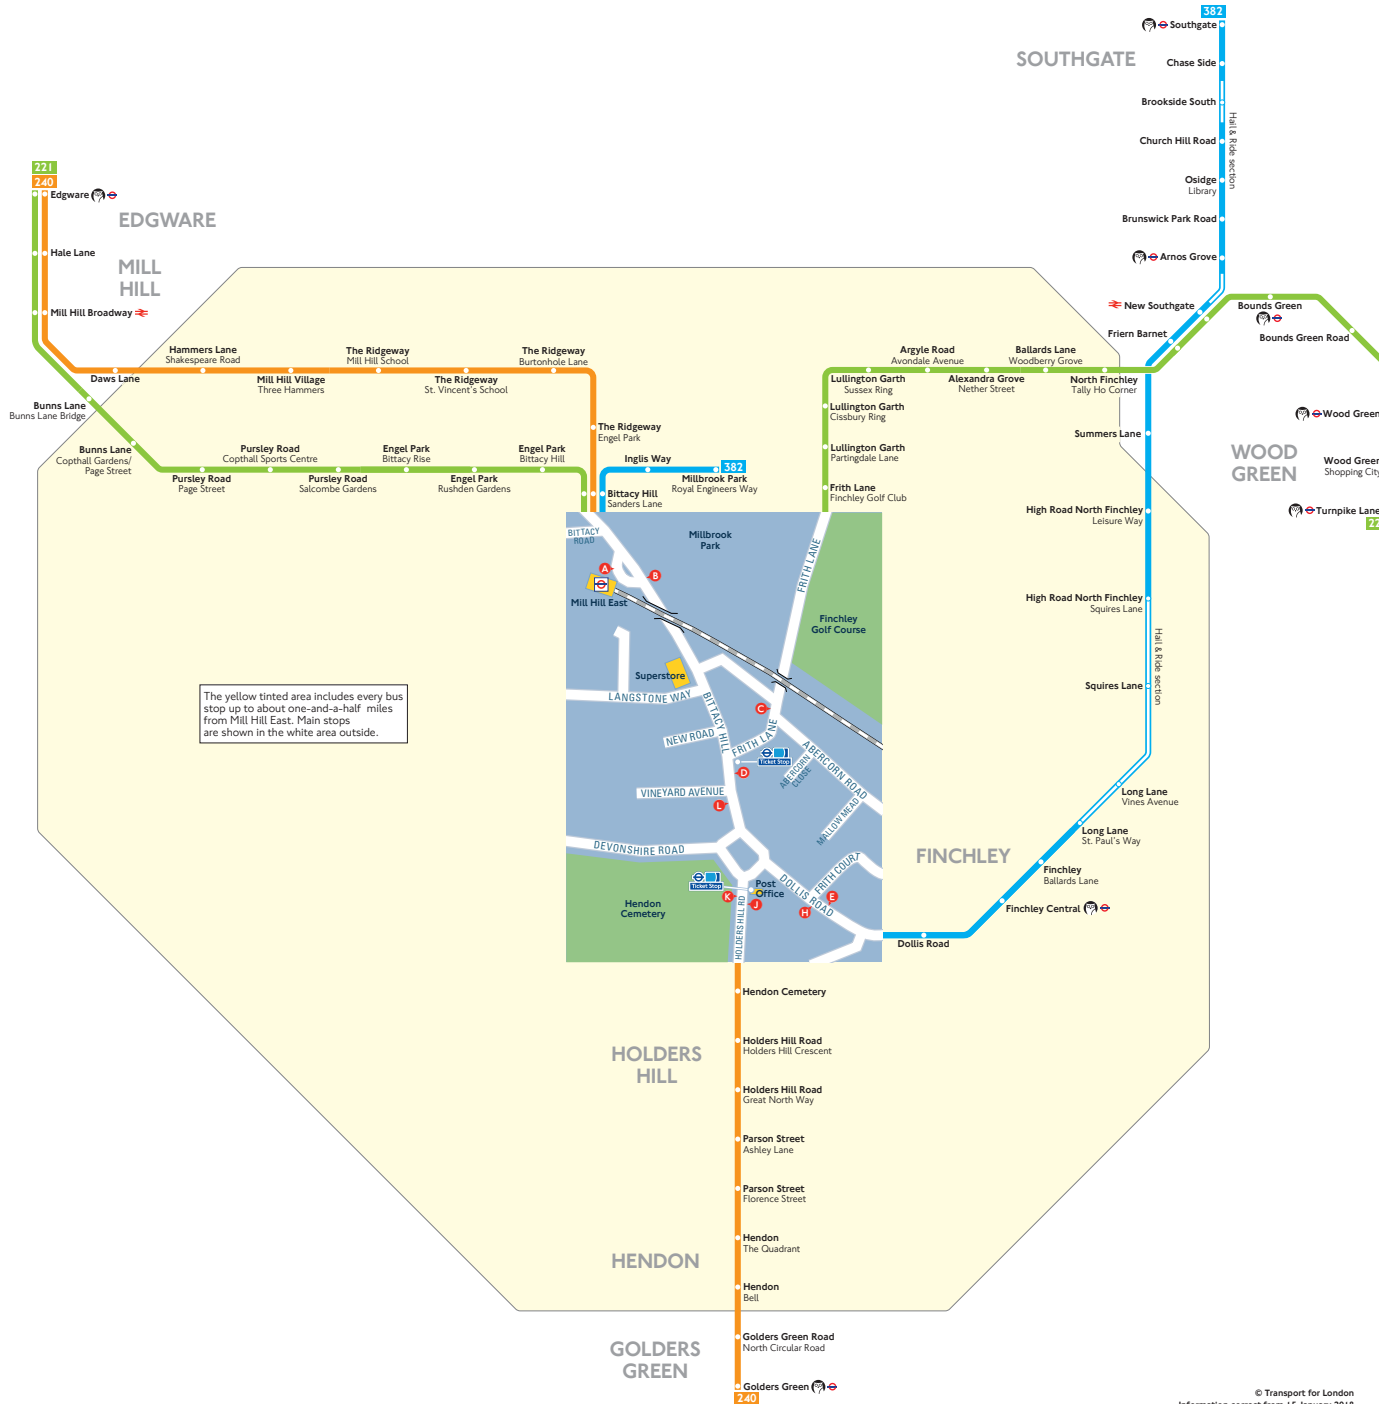

Buses from Mill Hill East

Route finder

Bus route	Towards	Bus stops
221	Edgware	A
	Turnpike Lane	B C
240	Edgware	A K L
	Golders Green	B D J
382	Millbrook Park	A H L
	Southgate	B D E

Key

- Connections with London Underground
- Connections with National Rail
- Tube station with 24-hour service Friday and Saturday nights

Ways to pay

- Use your contactless debit or credit card. It's the same fare as Oyster and there is no need to top up.
- Top up your Oyster pay as you go credit or buy Travelcards and bus & tram passes at around 4,000 shops across London.
- Sign up for an online account to top up online and see your travel history and spending.