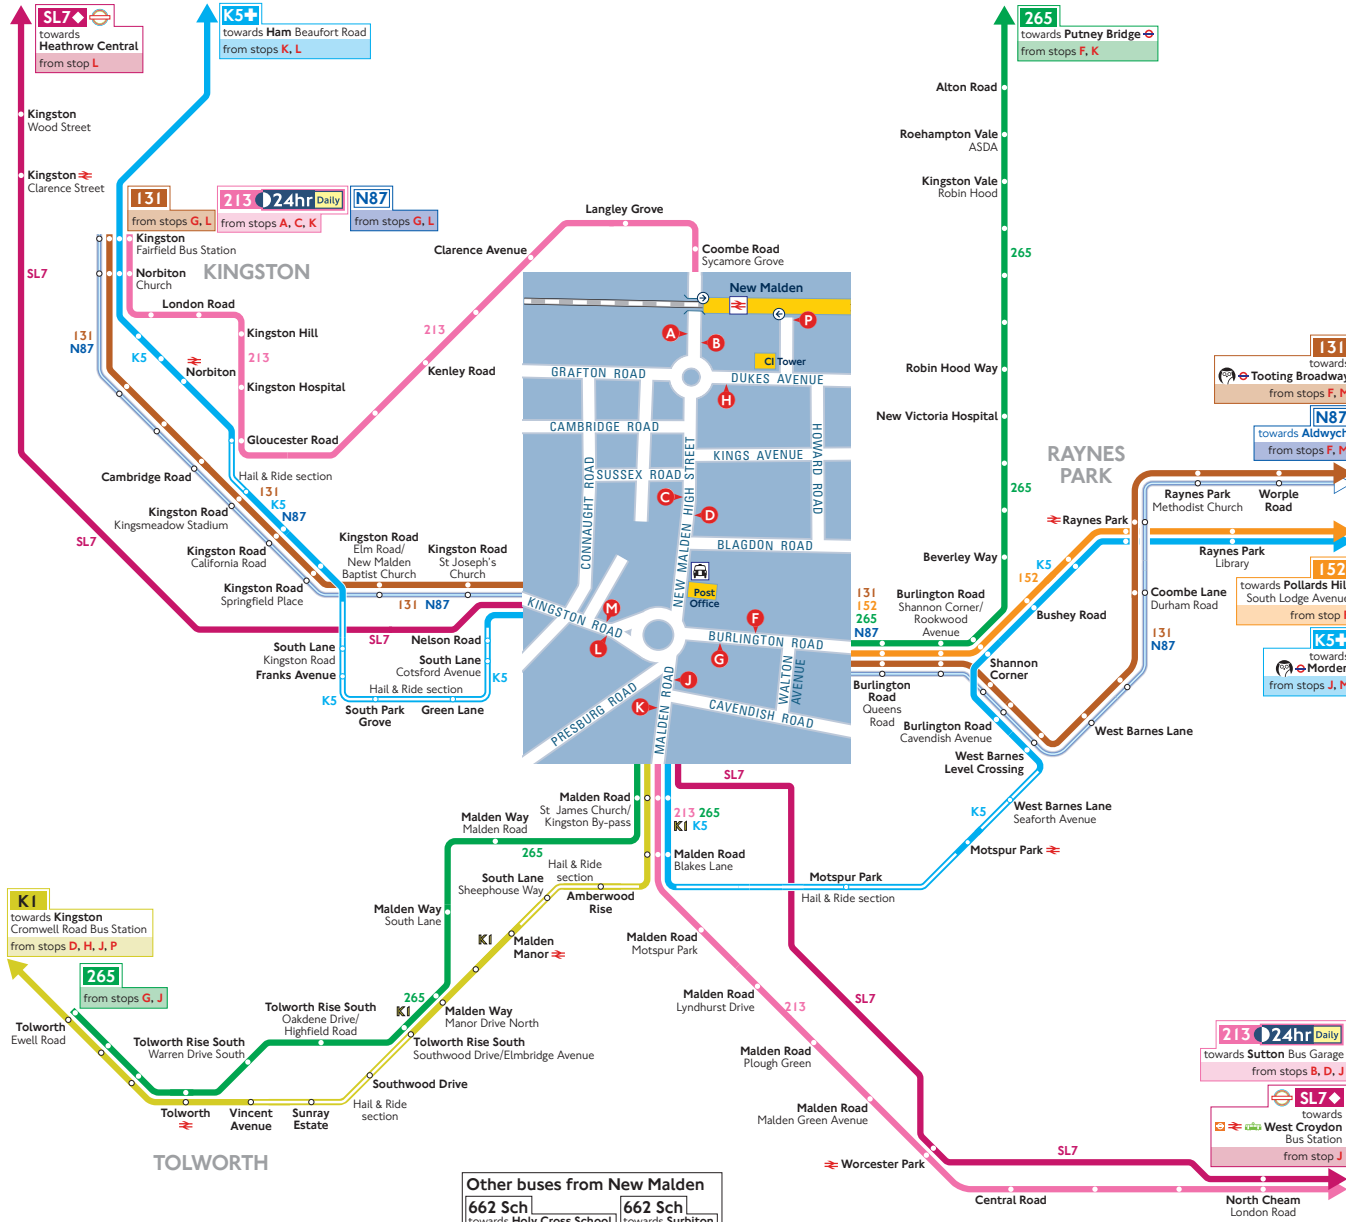

Buses from New Malden

Other buses from New Malden

662 Sch towards Holy Cross School from stops K, L	662 Sch towards Surbiton from stop J
665 Sch towards Holy Cross School from stops K, L	665 Sch towards Surbiton from stop J

How to use this map

- Find your destination on the map
- See the coloured lines on the map for the bus routes that go to your destination
- Check the map (at the end of each coloured line) for the bus stops to catch your bus from
- Use the central map to find the nearest bus stop for your route
- Look for the bus stop letters at the top of the stop (see example for stop A to the right)

Key

- Superloop express bus route
- Connections with London Underground
- Connections with London Overground
- Connections with Elizabeth line
- Connections with National Rail
- Connections with London Trams
- Connections with river boats
- Taxi rank
- Tube station with 24-hour service Friday and Saturday nights
- Mondays to Saturdays except evenings
- Express service
- School journeys

SUPERLOOP

Superloop is a proposed network of express bus routes, that would help improve connections and journey times between key outer London town centres and transport hubs. For more information visit tfl.gov.uk/superloop