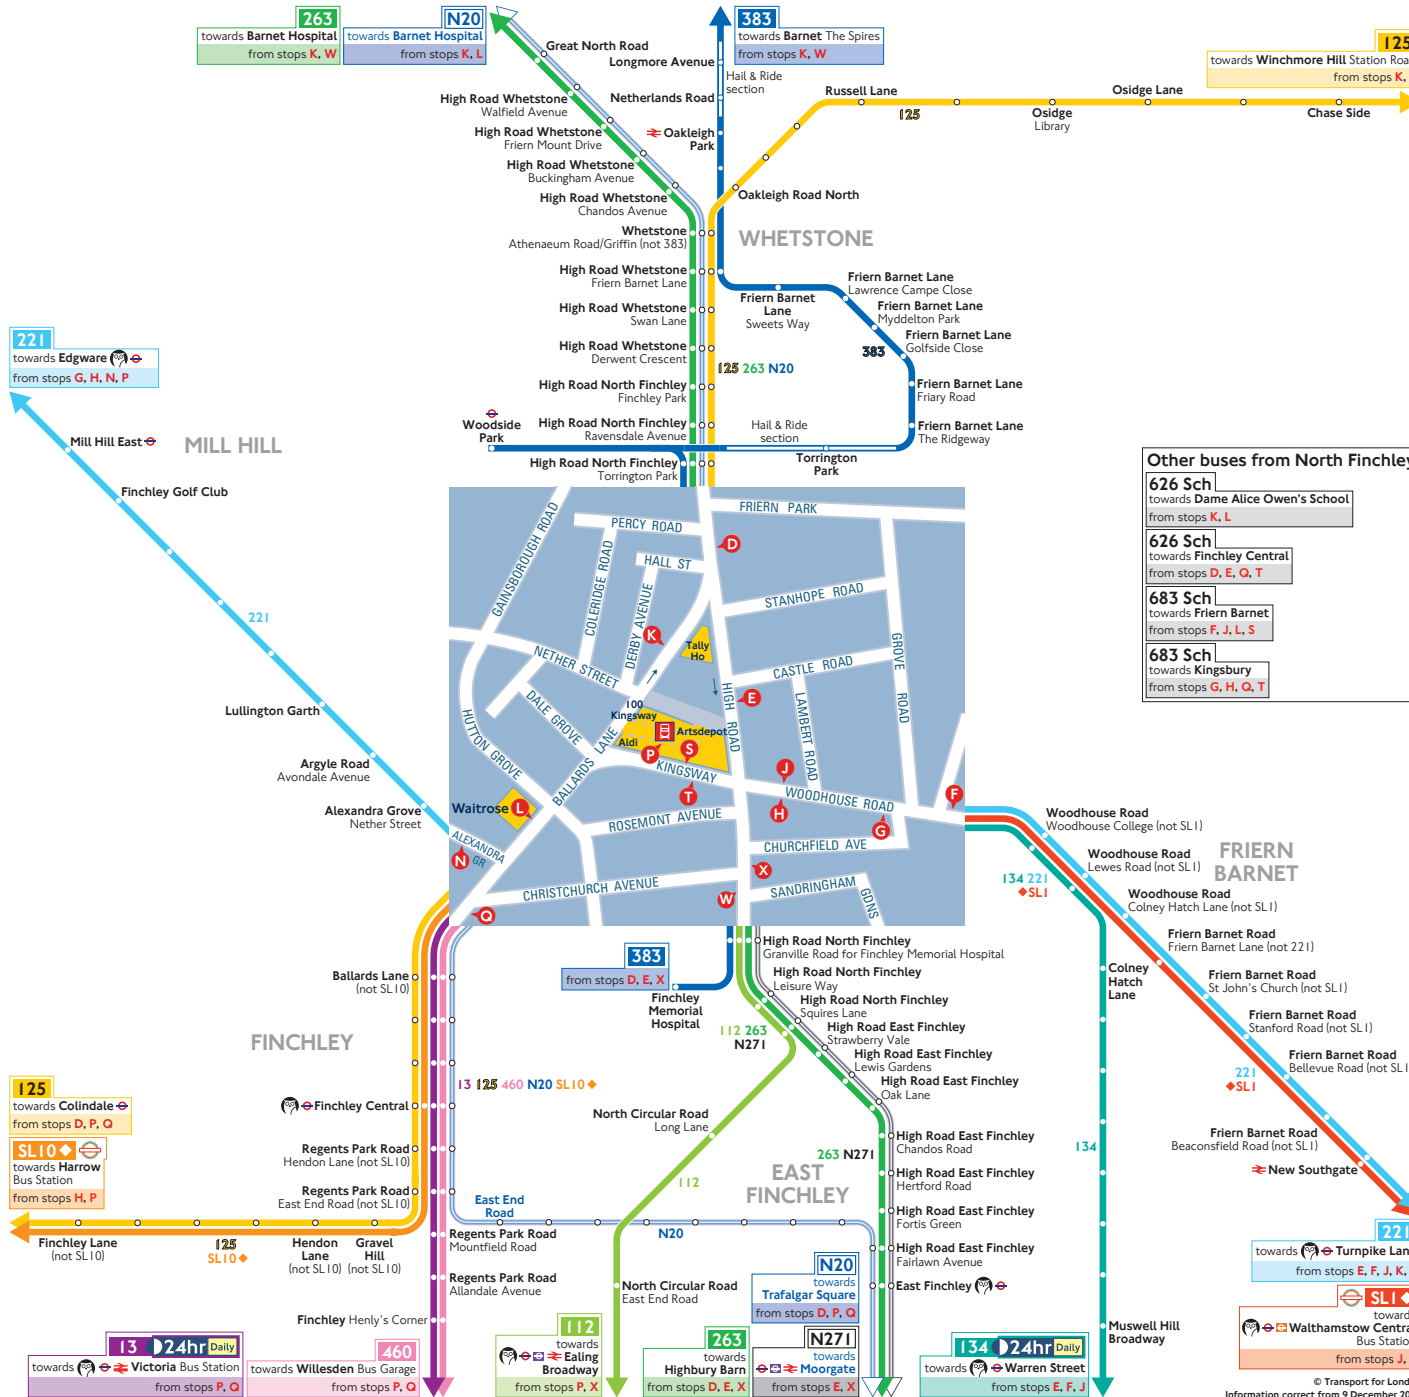

Buses from North Finchley

How to use this map

- Find your destination on the map
- See the coloured lines on the map for the bus routes that go to your destination
- Check the map (at the end of each coloured line) for the bus stops to catch your bus from
- Use the central map to find the nearest bus stop for your route
- Look for the bus stop letters at the top of the stop (see example for stop A to the right)

Key

	Superloop express bus route
	Connections with London Underground
	Connections with London Underground
	Connections with Elizabeth line
	Connections with National Rail
	Cycle hire docking station
	Taxi rank
	Tube station with 24-hour service Friday and Saturday nights
	Express service
	Sch School journeys only

SUPERLOOP

Superloop is a proposed network of express bus routes, that would help improve connections and journey times between key outer London town centres and transport hubs. For more information visit tfl.gov.uk/superloop

Ways to pay

- Use contactless (card or device). It's the same fare as Oyster pay as you go and you don't need to top up
- Download the free TfL app to top up or buy a ticket anytime, anywhere, or visit tfl.gov.uk/oyster. Alternatively, find your nearest Oyster Ticket Stop at tfl.gov.uk/ticketstopfinder or visit your nearest TfL station
- The Hopper fare offers you unlimited pay as you go Bus and Tram journeys within one hour. Always use the same card or device to touch in