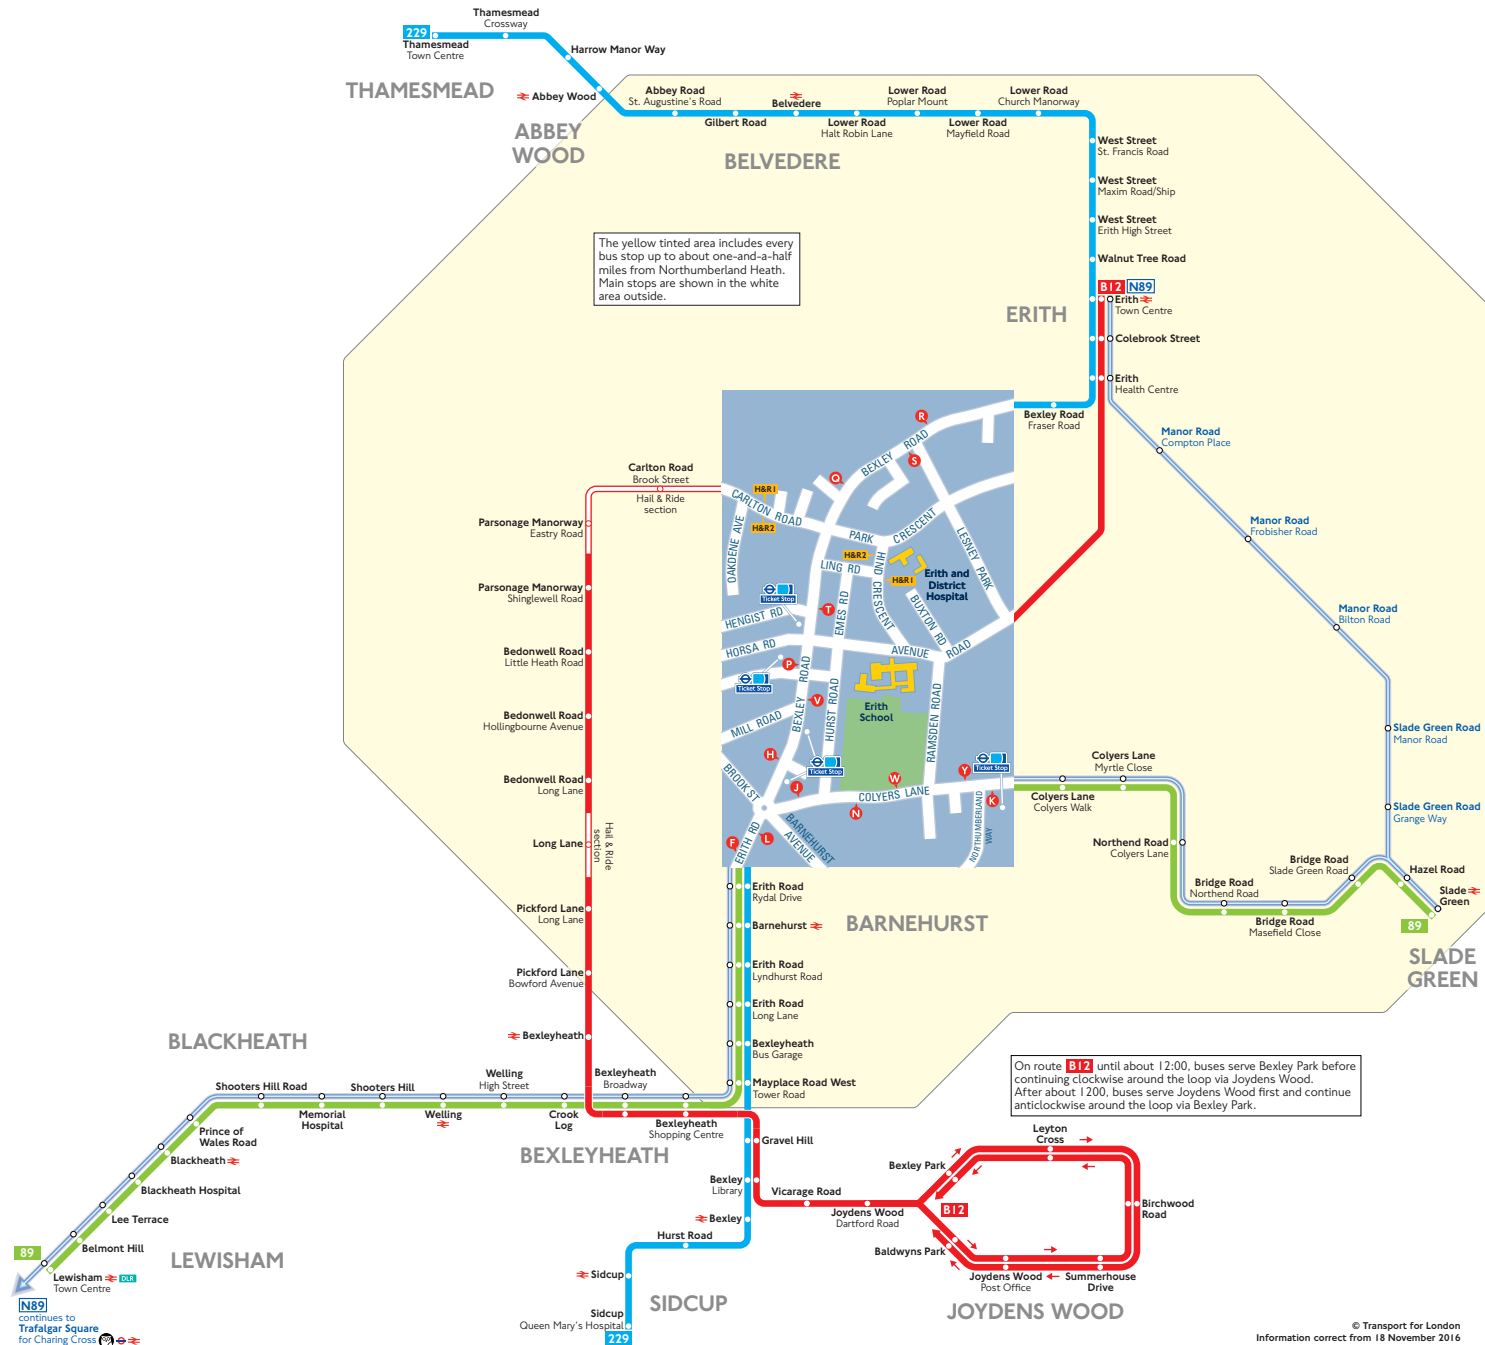

Buses from Northumberland Heath

Route finder

Bus route	Towards	Bus stops
89	Lewisham	K L N
	Slade Green	P L W Y
229	Sidcup	L S T V
	Thamesmead	F H P O R
B12	Erith	H&R1
	Joydens Wood	H&R2

Night buses

Bus route	Towards	Bus stops
N89	Erith	P L W Y
	Trafalgar Square	K L N

Other buses

Bus route	Towards	Bus stops
602 Sch	Thamesmead	F H P O R
	Townley Grammar Sch	L S T V
669 Sch	Cleeve Park School	L S T V
	Thamesmead	F H P O R

Key

- **89** Day buses in black
- **N89** Night buses in blue
- Connections with London Underground
- Connections with London Overground
- Connections with National Rail
- Connections with DLR
- Connections with river boats
- Tube station with 24-hour service Friday and Saturday nights
- **Sch** School journey

Route **B12** operates as Hail & Ride on the sections of roads marked **H&R1** and **H&R2** on the map. Buses stop at any safe point along the road. There are no bus stops at these locations, but please indicate clearly to the driver when you wish to board or alight.

Ways to pay

Top up your Oyster pay as you go credit or buy Travelcards and bus & tram passes at around 4,000 shops across London.