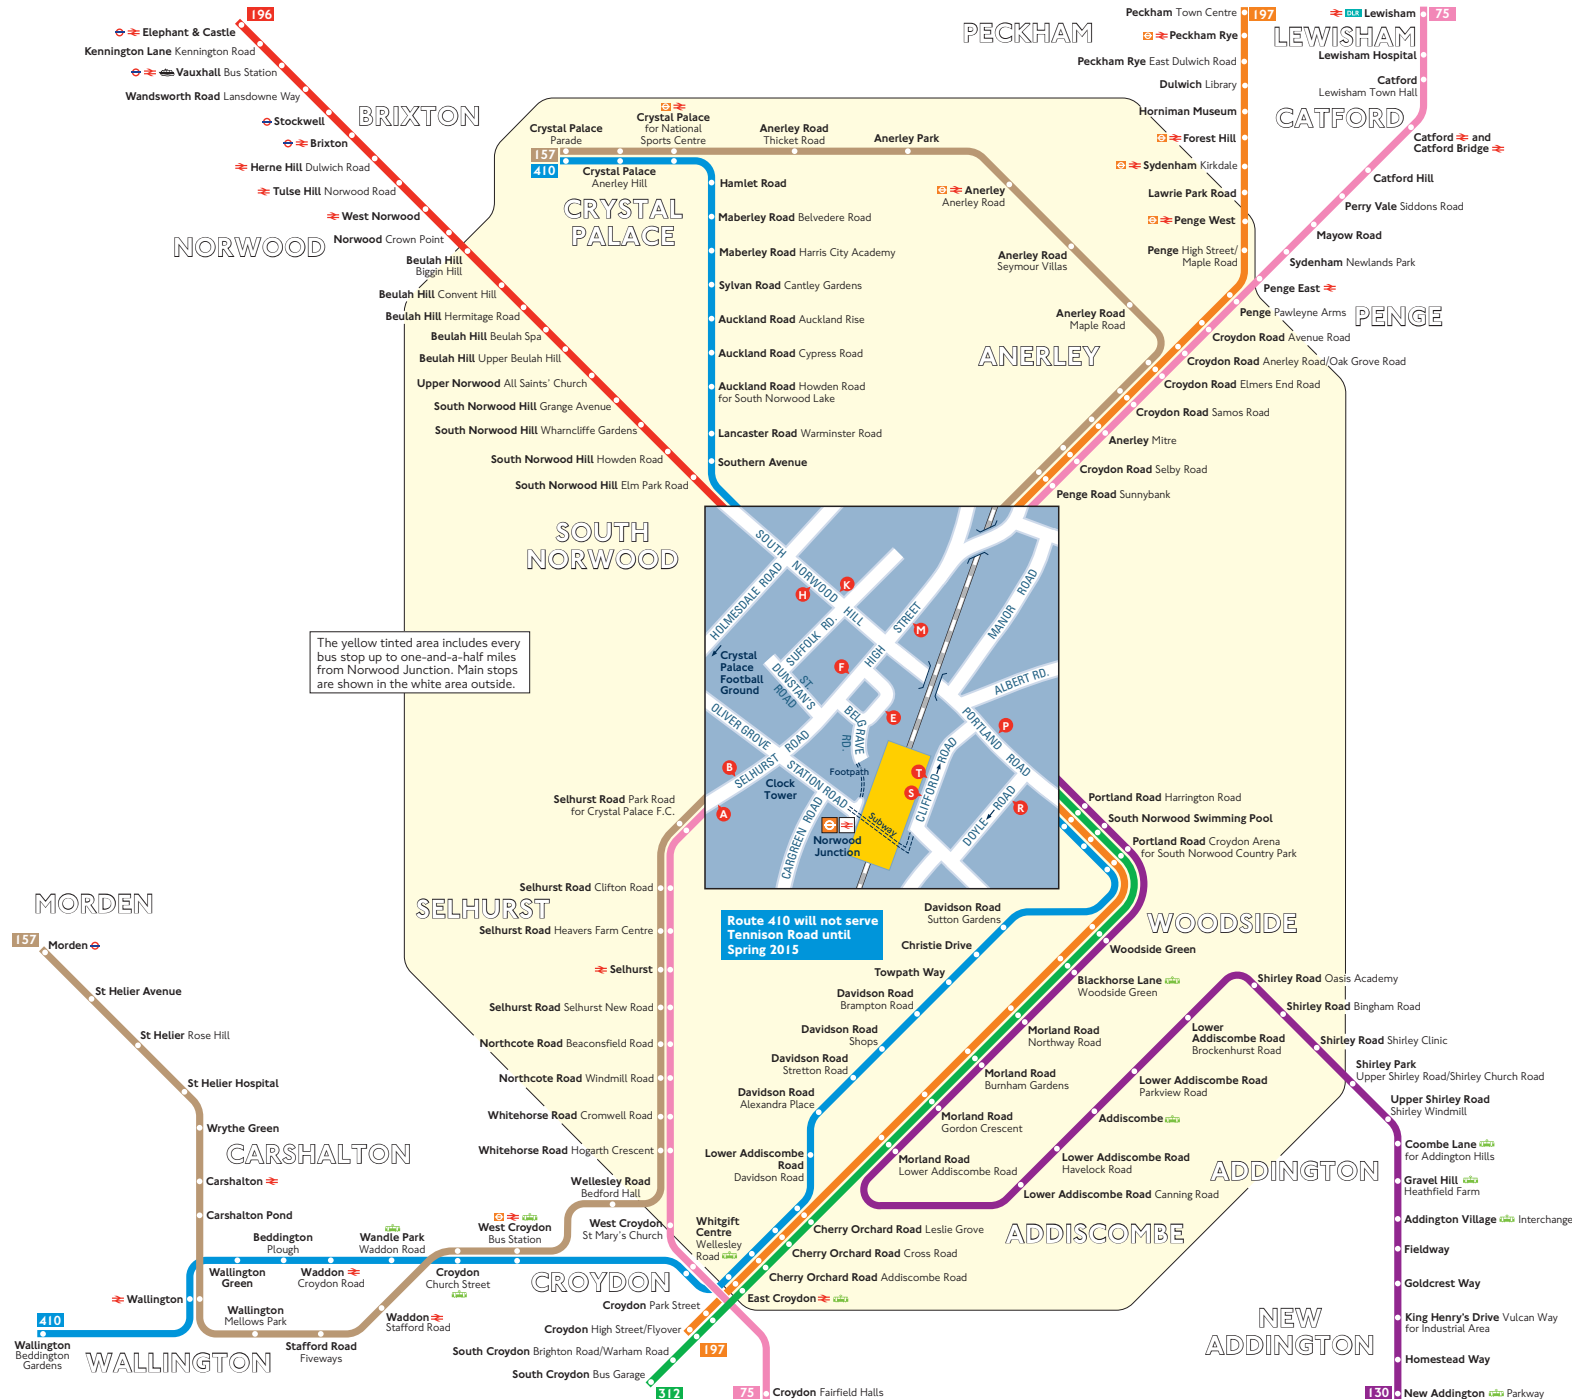

Buses from Norwood Junction

Key

- Connections with London Underground
- Connections with London Overground
- Connections with National Rail
- Connections with Docklands Light Railway
- Connections with Tramlink
- Connections with river boats

Red discs show the bus stop you need for your chosen bus service. The disc **A** appears on the top of the bus stop in the street (see map of town centre in centre of diagram).

Route finder

Day buses

Bus route	Towards	Bus stops
75	Croydon	A M
	Lewisham	B F
130	New Addington	P S
157	Crystal Palace	B F
	Morden	A M
196	Elephant & Castle	E F H
197	Croydon	P
	Peckham	R T
312	South Croydon	P S
410	Crystal Palace	H T
	Wallington	K P

Route 410 will not serve Tennyson Road until Spring 2015