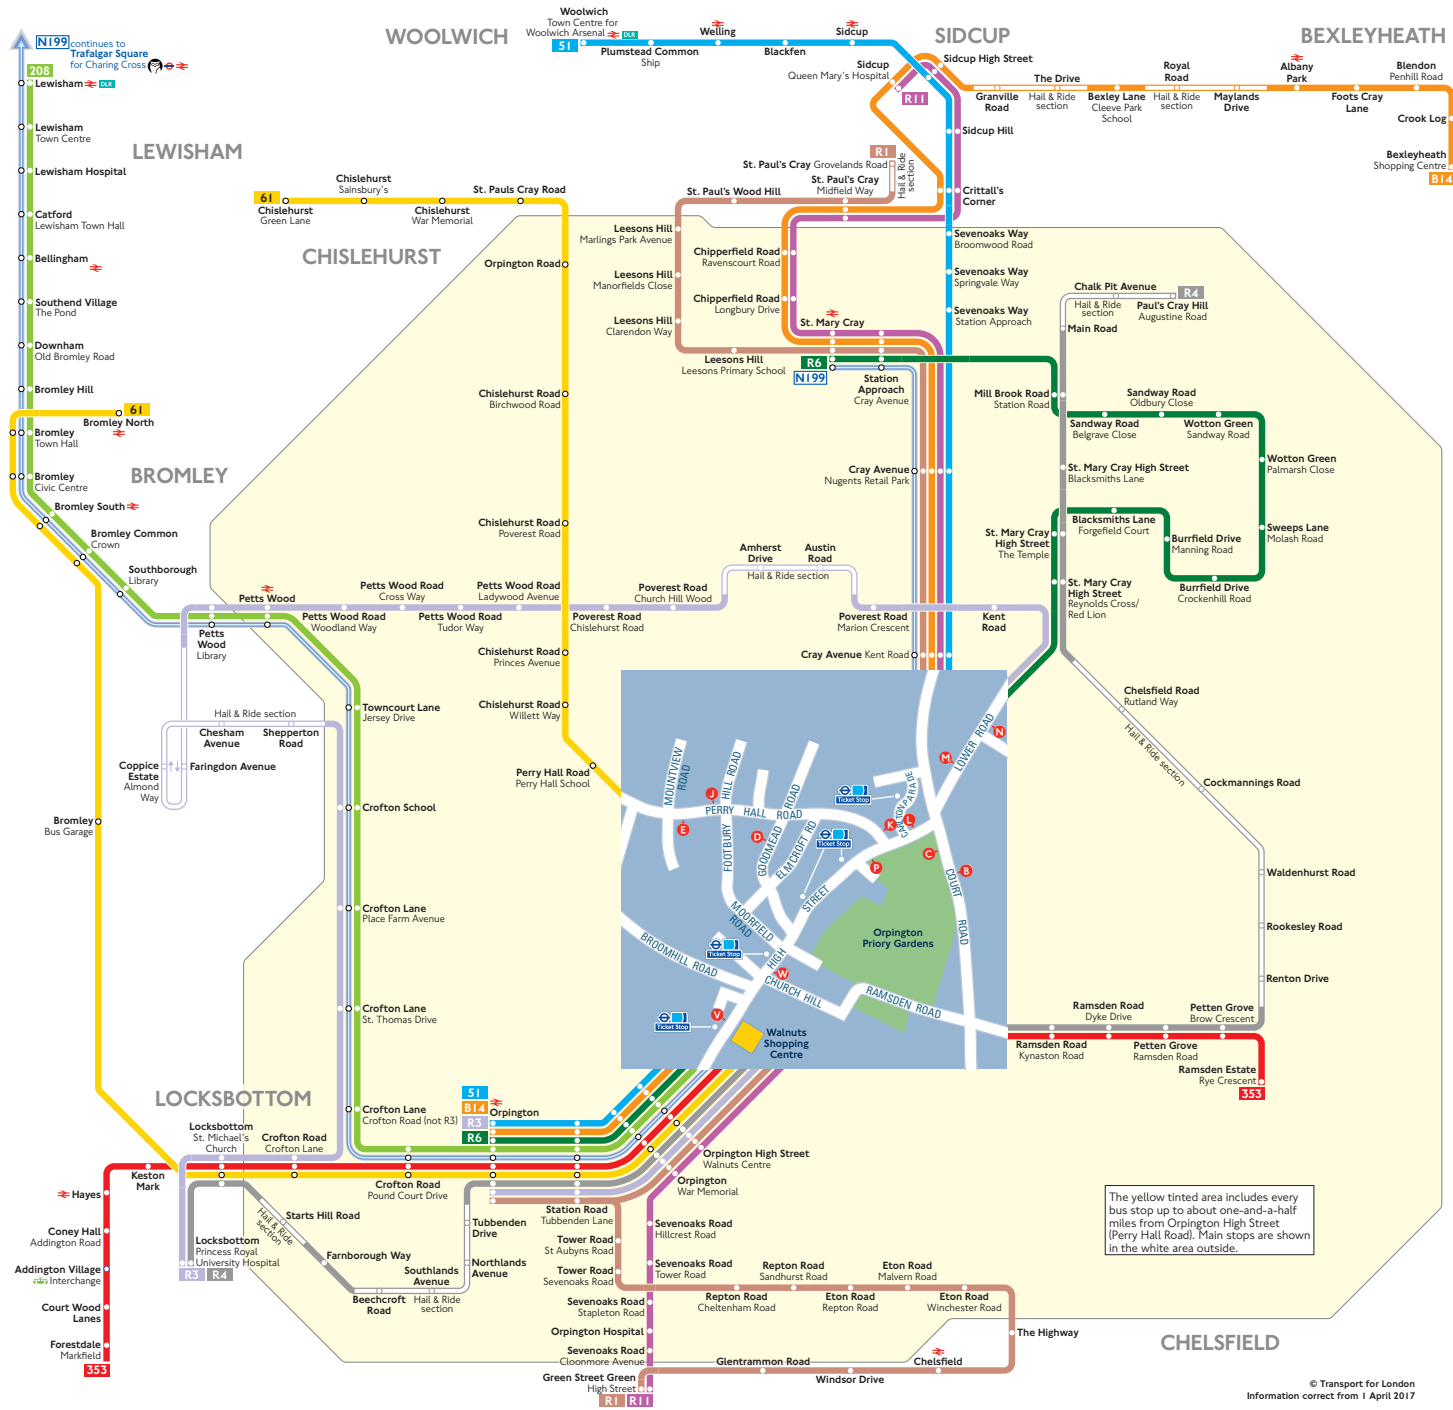

Buses from Orpington High Street (Perry Hall Road)

Route finder

Bus route	Towards	Bus stops
51	Orpington Station	P W
61	Woolwich	D L V
208	Bromley	J P W
353	Chislehurst	D E V
	Lewisham	K P W
	Forestdale	C P W
B14	Ramsden Estate	B D L V
	Bexleyheath	D L V
	Orpington Station	P W
R1	Green Street Green	P W
R3	St. Paul's Cray	D L V
	Locksbottom	D L M V
R4	Orpington	N P W
	Locksbottom	C P W
R6	Paul's Cray Hill	B D L V
	Orpington Station	N P W
	St. Mary Cray	D L M V
R11	Green Street Green	P W
	Sidcup	D L V

Night buses

Bus route	Towards	Bus stops
N199	St. Mary Cray	D L V
	Trafalgar Square	P W

Other buses

Bus route	Towards	Bus stops
477	Bluewater Shopping Centre	D L M V
	Orpington Station	N P

Key

- **51** Day buses in black
- **N199** Night buses in blue
- Connections with London Underground
- Connections with London Overground
- Connections with National Rail
- Connections with DLR
- Connections with London Trams
- Connections with river boats
- Tube station with 24-hour service Friday and Saturday nights when Night Tube services operate

Ways to pay

Top up your Oyster pay as you go credit or buy Travelcards and bus & tram passes at around 4,000 shops across London.