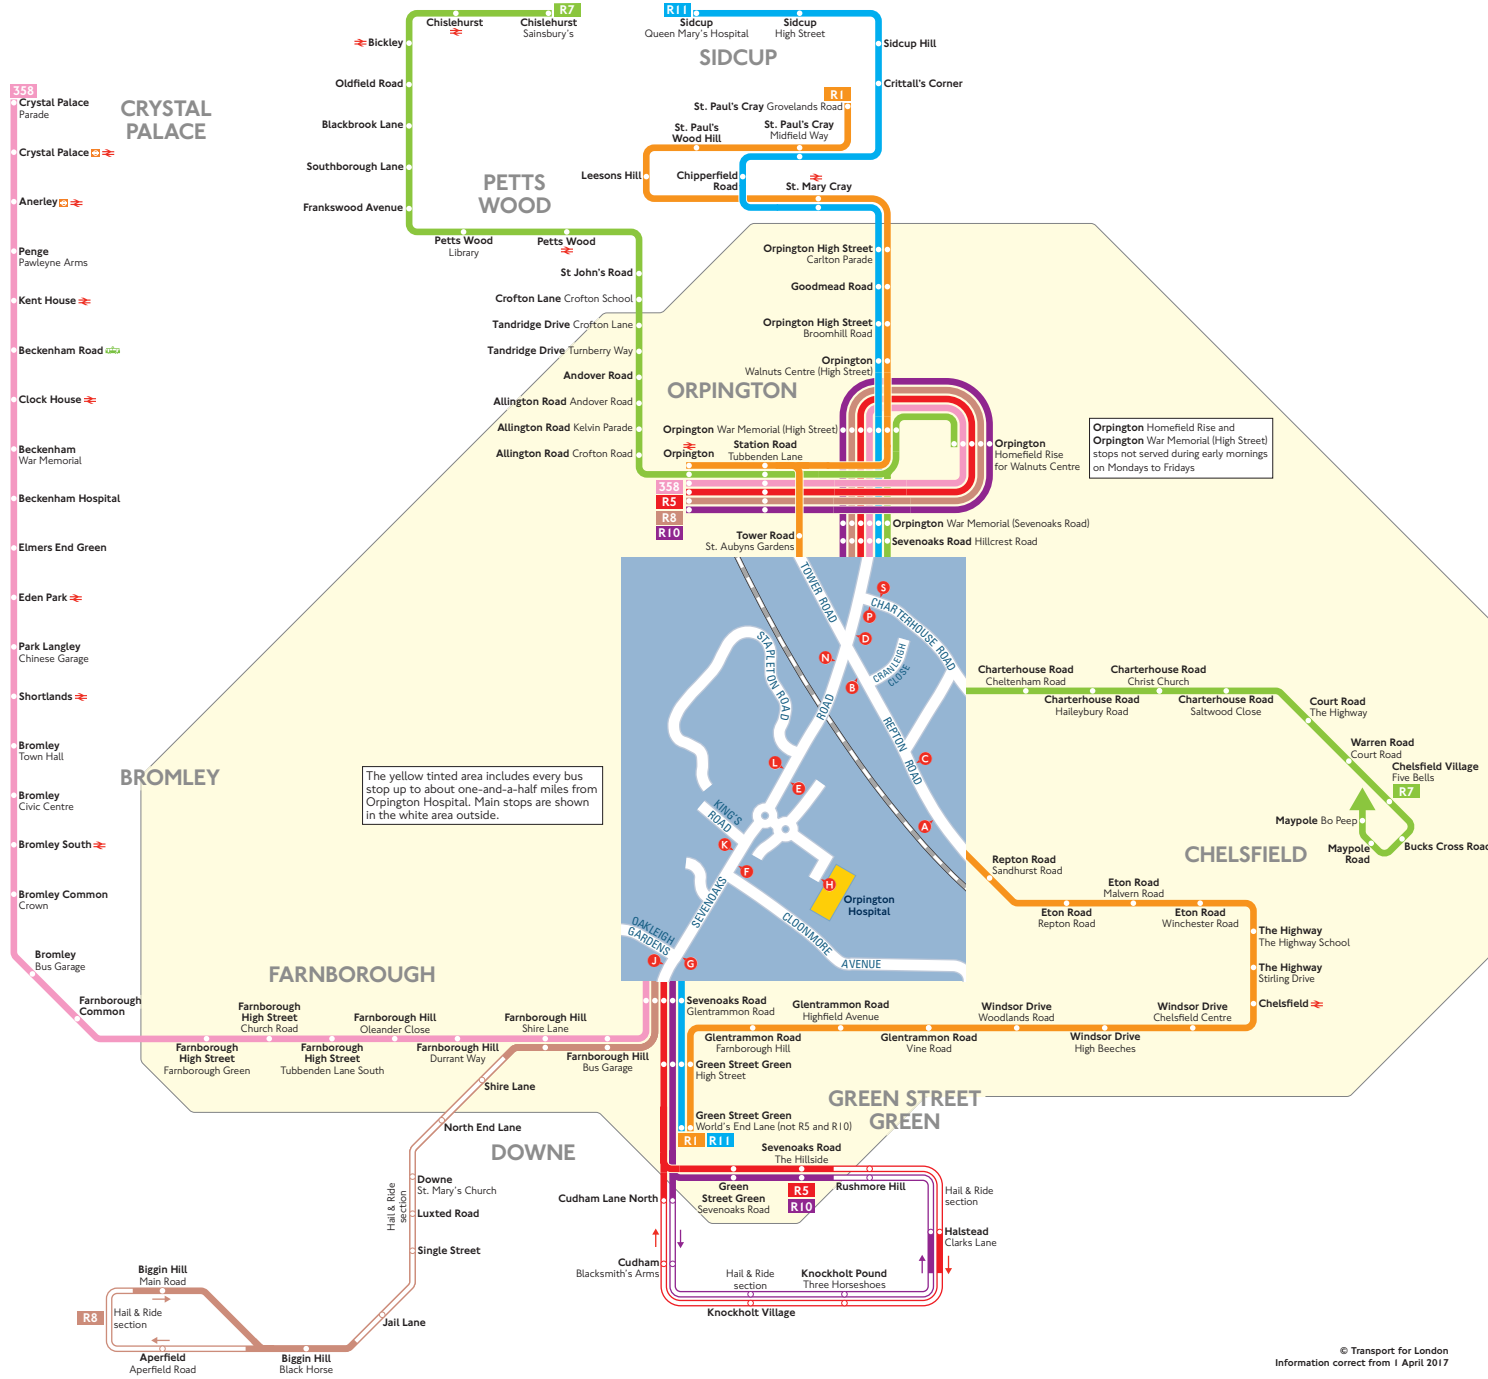

Buses from Orpington Hospital

Route finder

Bus route	Towards	Bus stops
358	Crystal Palace	D E F G
	Orpington	J K L N
R1	Green Street Green	C
	St Paul's Cray	A B
R5	Halstead/Knockholt +	D E F G
	Orpington +	J K L N
R7	Chelsfield Village	S
	Chislehurst	P
R8	Biggin Hill +	D E F G
	Orpington +	J K L N
R10	Halstead/Knockholt +	D E F G
	Orpington +	J K L N
R11	Green Street Green	D E F G H
	Sidcup	H I K L N

Other buses

Bus route	Towards	Bus stops
654 Sch	Addington Village	J K L N
	Ramsden Estate	D E F G
684 Sch	Charles Darwin School	D E F G
	Orpington	J K L N

Key

	Connections with London Overground
	Connections with National Rail
	Connections with London Trams
	Mondays to Saturdays except evenings
	Not during early mornings on Mondays to Fridays
	School journeys

Ways to pay

Use your contactless debit or credit card. It's the same fare as Oyster and there is no need to top up.

Top up your Oyster pay as you go credit or buy Travelcards and bus & tram passes at around 4,000 shops across London.