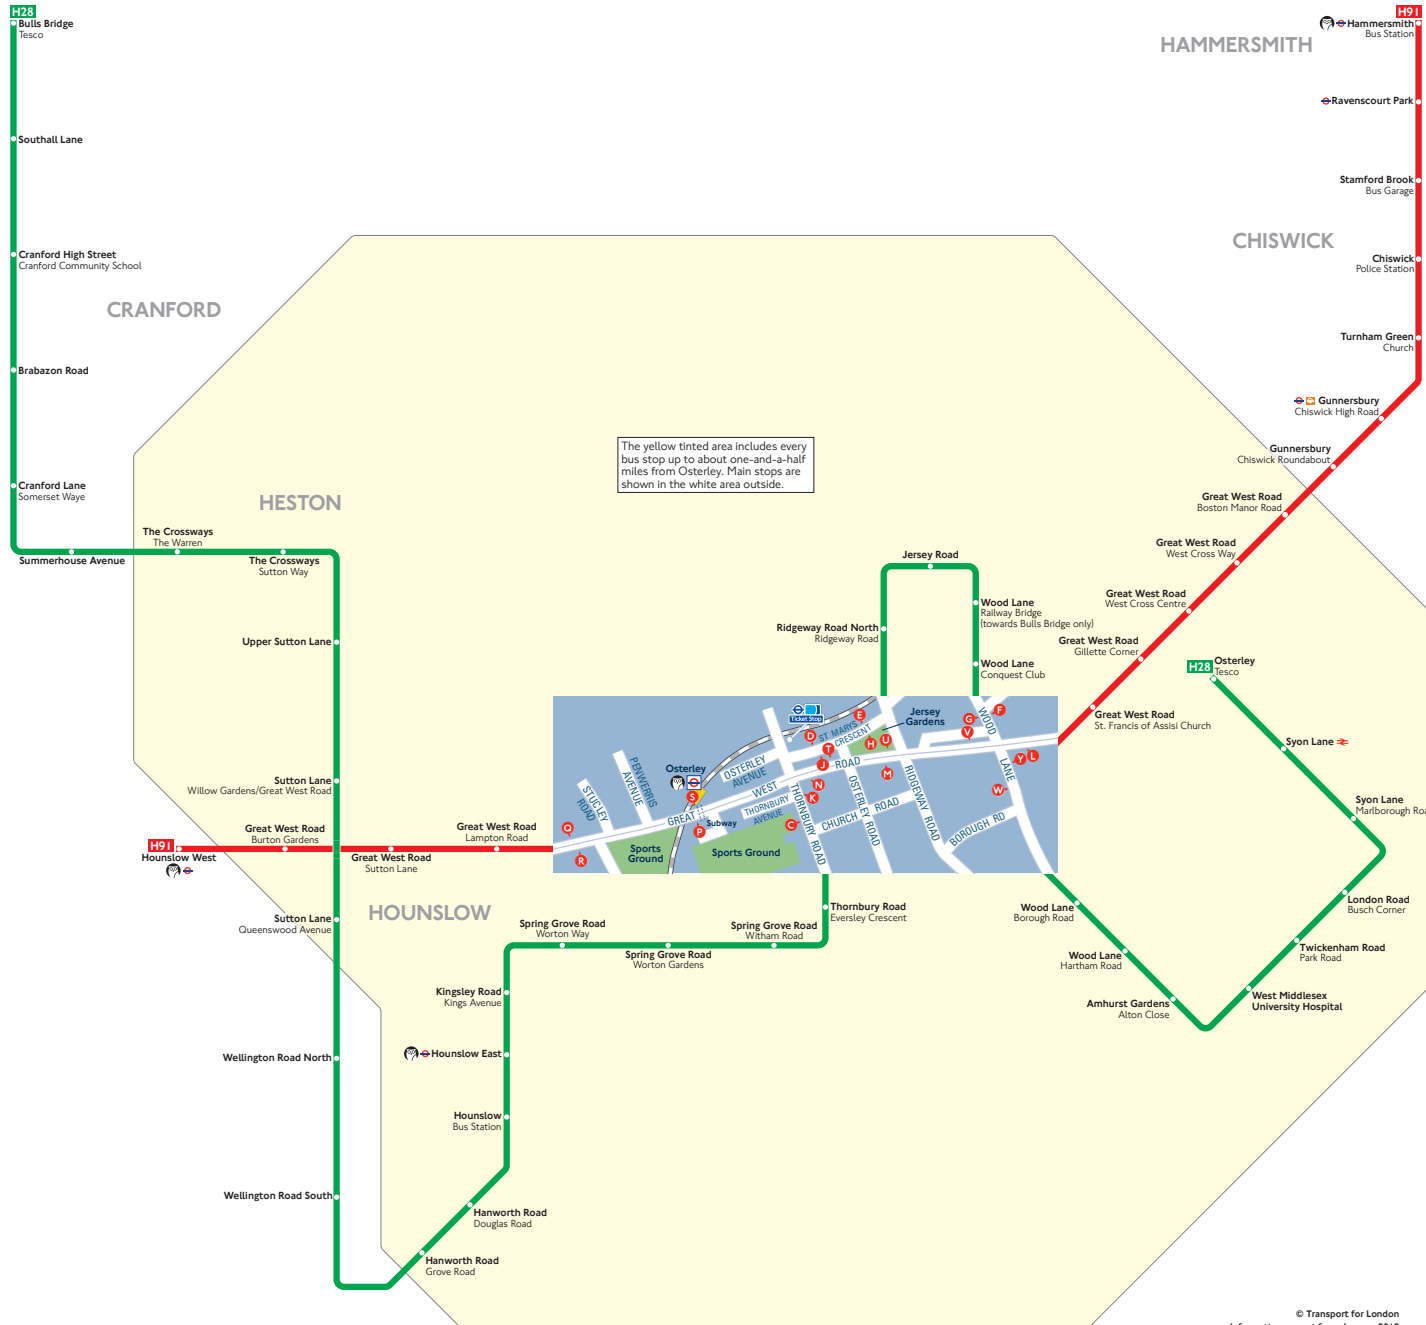

Buses from Osterley

Route finder

Bus route	Towards	Bus stops
H28	Bulls Bridge	G H J K W
	Osterley Tesco	C D E F Y
H91	Hammersmith	C S T U V
	Hounslow West	L M N P R

Key

	Connections with London Underground
	Connections with London Overground
	Connections with National Rail
	Tube station with 24-hour service Friday and Saturday nights

Ways to pay

Use contactless (card or device). It's the same fare as Oyster pay as you go and you don't need to top up

Download the free TfL app to top up or buy a ticket anytime, anywhere, or visit tfl.gov.uk/oyster. Alternatively, find your nearest Oyster Ticket Stop at tfl.gov.uk/ticketstopfinder or visit your nearest TfL station

The Hopper fare offers you unlimited pay as you go Bus and Tram journeys within one hour for £1.50. Always use the same card or device to touch in

If you fail to show on demand a ticket, validated smartcard or other travel authority valid for the whole of your journey you may be liable for a penalty fare or prosecuted.