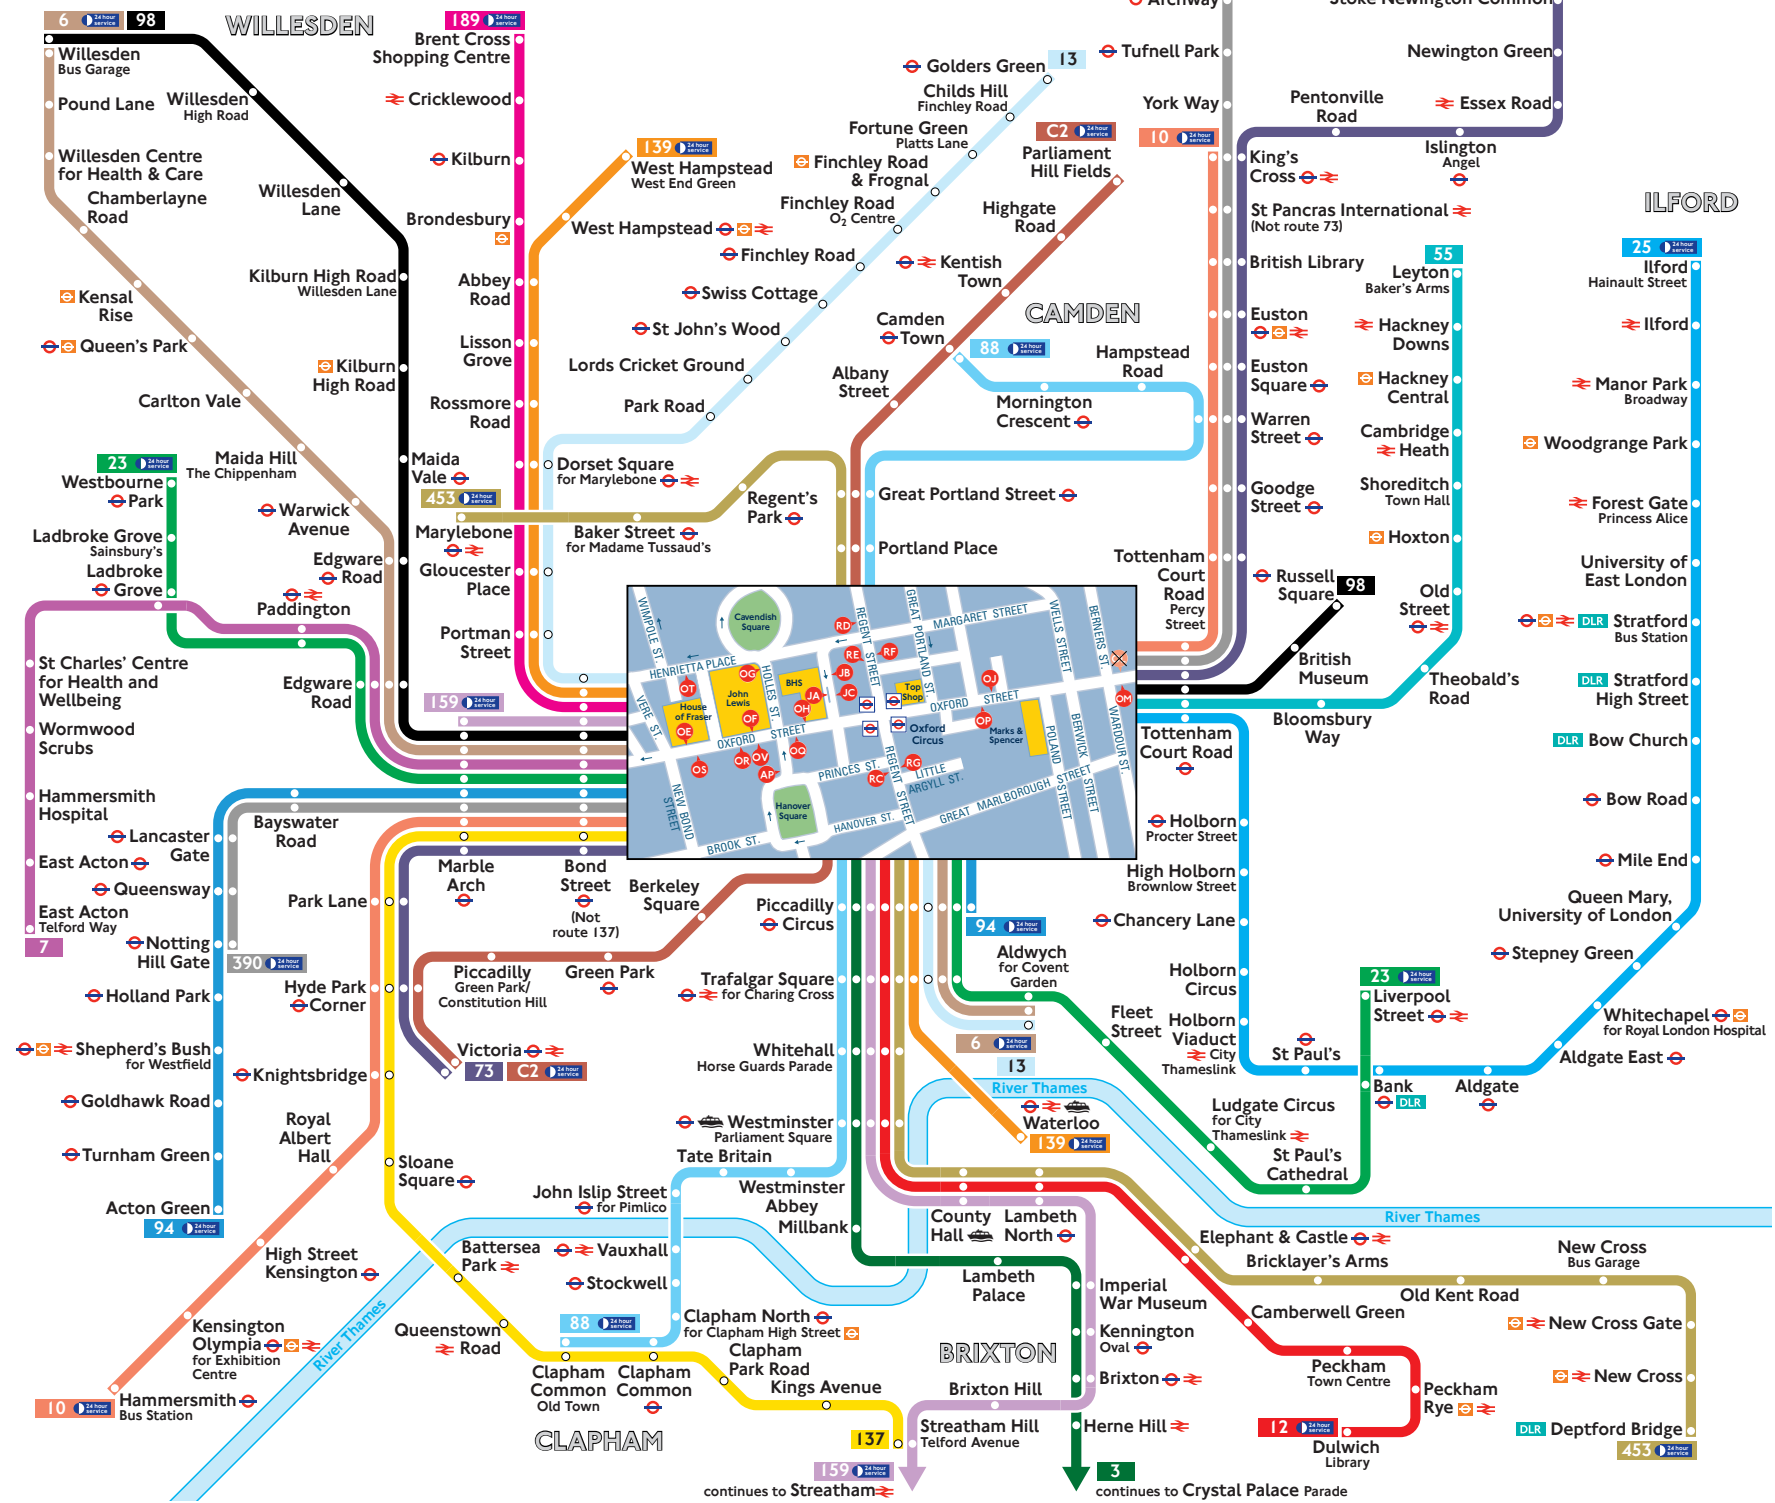

Buses from Oxford Circus

Route finder

Day buses including 24-hour services

Bus route	Towards	Bus stops
3	Crystal Palace	RF
6	Aldwych	OE, RG
	Willesden	OQ
7	East Acton	OQ
10	Hammersmith	OF, OR
	King's Cross	OP, OJ
12	Dulwich	RF
13	Aldwych	OE, RG
	Golders Green	OV
23	Liverpool Street	OE, RG
	Westbourne Park	OQ
25	Ilford	OG, OJ
55	Leyton	OG, OJ
73	Stoke Newington	OF, OJ
	Victoria	OF, OR
88	Camden Town	RC, RD
	Clapham Common	RF
94	Acton Green	OS, RC
	Piccadilly Circus	OE, RG
98	Russell Square	OF, OJ
	Willesden	OM, OP, OQ
137	Streatham Hill	JC, OR
139	Waterloo	OE, RG
	West Hampstead	OV
159	Marble Arch	OQ, RC
	Streatham	OE, RG
189	Brent Cross	JB, OV
390	Archway	OF, OJ
	Notting Hill Gate	OP, OS
453	Deptford Bridge	RF
	Marylebone	RD
C2	Parliament Hill Fields	RC, RD
	Victoria	RF, RG

Night buses

Bus route	Towards	Bus stops
N3	Bromley North	RF
N7	Northolt	OQ
N8	Hainault	OG, OJ
N13	Aldwych	OE, RG
	North Finchley	OV
N18	Harrow Weald	RD
	Trafalgar Square	RF, RG
N55	Woodford Wells	OG
N73	Victoria	OP, OR
	Walthamstow Central	OF, OJ
N98	Russell Square	OF, OJ
	Stanmore	OM, OP, OQ
N109	Croydon	RF, RG
N113	Edgware	OV
	Trafalgar Square	OE, RG
N136	Chislehurst	RF, RG
N137	Crystal Palace	JC, OR
N207	Holborn	OF, OJ
	Uxbridge	OM, OP, OS

Route 8 will start from Tottenham Court Road due to roadworks.