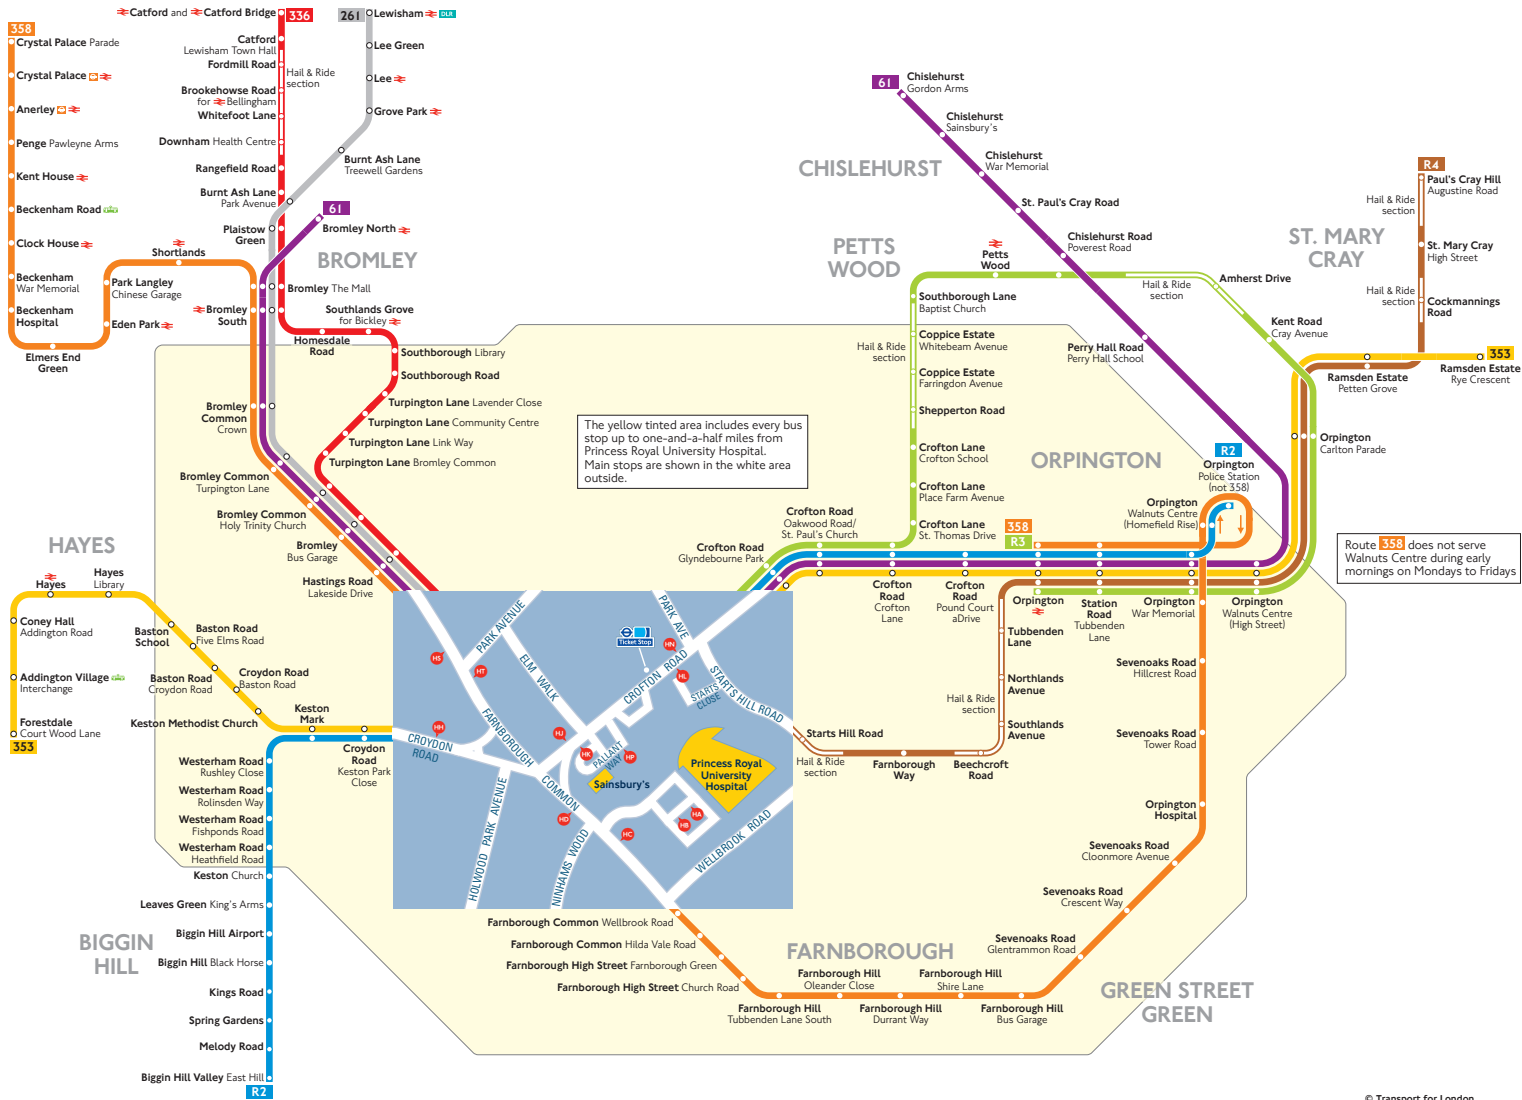

Buses from Princess Royal University Hospital

Route finder

Bus route	Towards	Bus stops
61	Bromley North	HC HS HS
	Chislehurst	HT HS HT
261	Lewisham	HA HB HS
336	Catford	HS HS HS
353	Forestdale	HS HS HS
	Ramsden Estate	HS HS HS
358	Crystal Palace	HS HS HS
	Orpington	HS HS HS
R2	Biggin Hill Valley +	HS HS HS
	Orpington +	HS HS HS
R3	Orpington	HS HS HS
R4	Paul's Cray Hill	HS HS HS

Other buses

Bus route	Towards	Bus stops
654 Sch	Addington Village	HS HS HS
	Ramsden Estate	HS HS HS
684 Sch	Biggin Hill Charles Darwin School	HS HS HS
	Orpington	HS HS HS

Key

- Connections with London Underground
- Connections with National Rail
- Connections with DLR
- Connections with London Trams
- Mondays to Saturdays except evenings
- Not during early mornings on Mondays to Fridays
- School journeys

Ways to pay

- Use your contactless debit or credit card. It's the same fare as Oyster and there is no need to top up.
- Top up your Oyster pay as you go credit or buy Travelcards and bus & tram passes at around 4,000 shops across London.
- Sign up for an online account to top up online and see your travel history and spending.