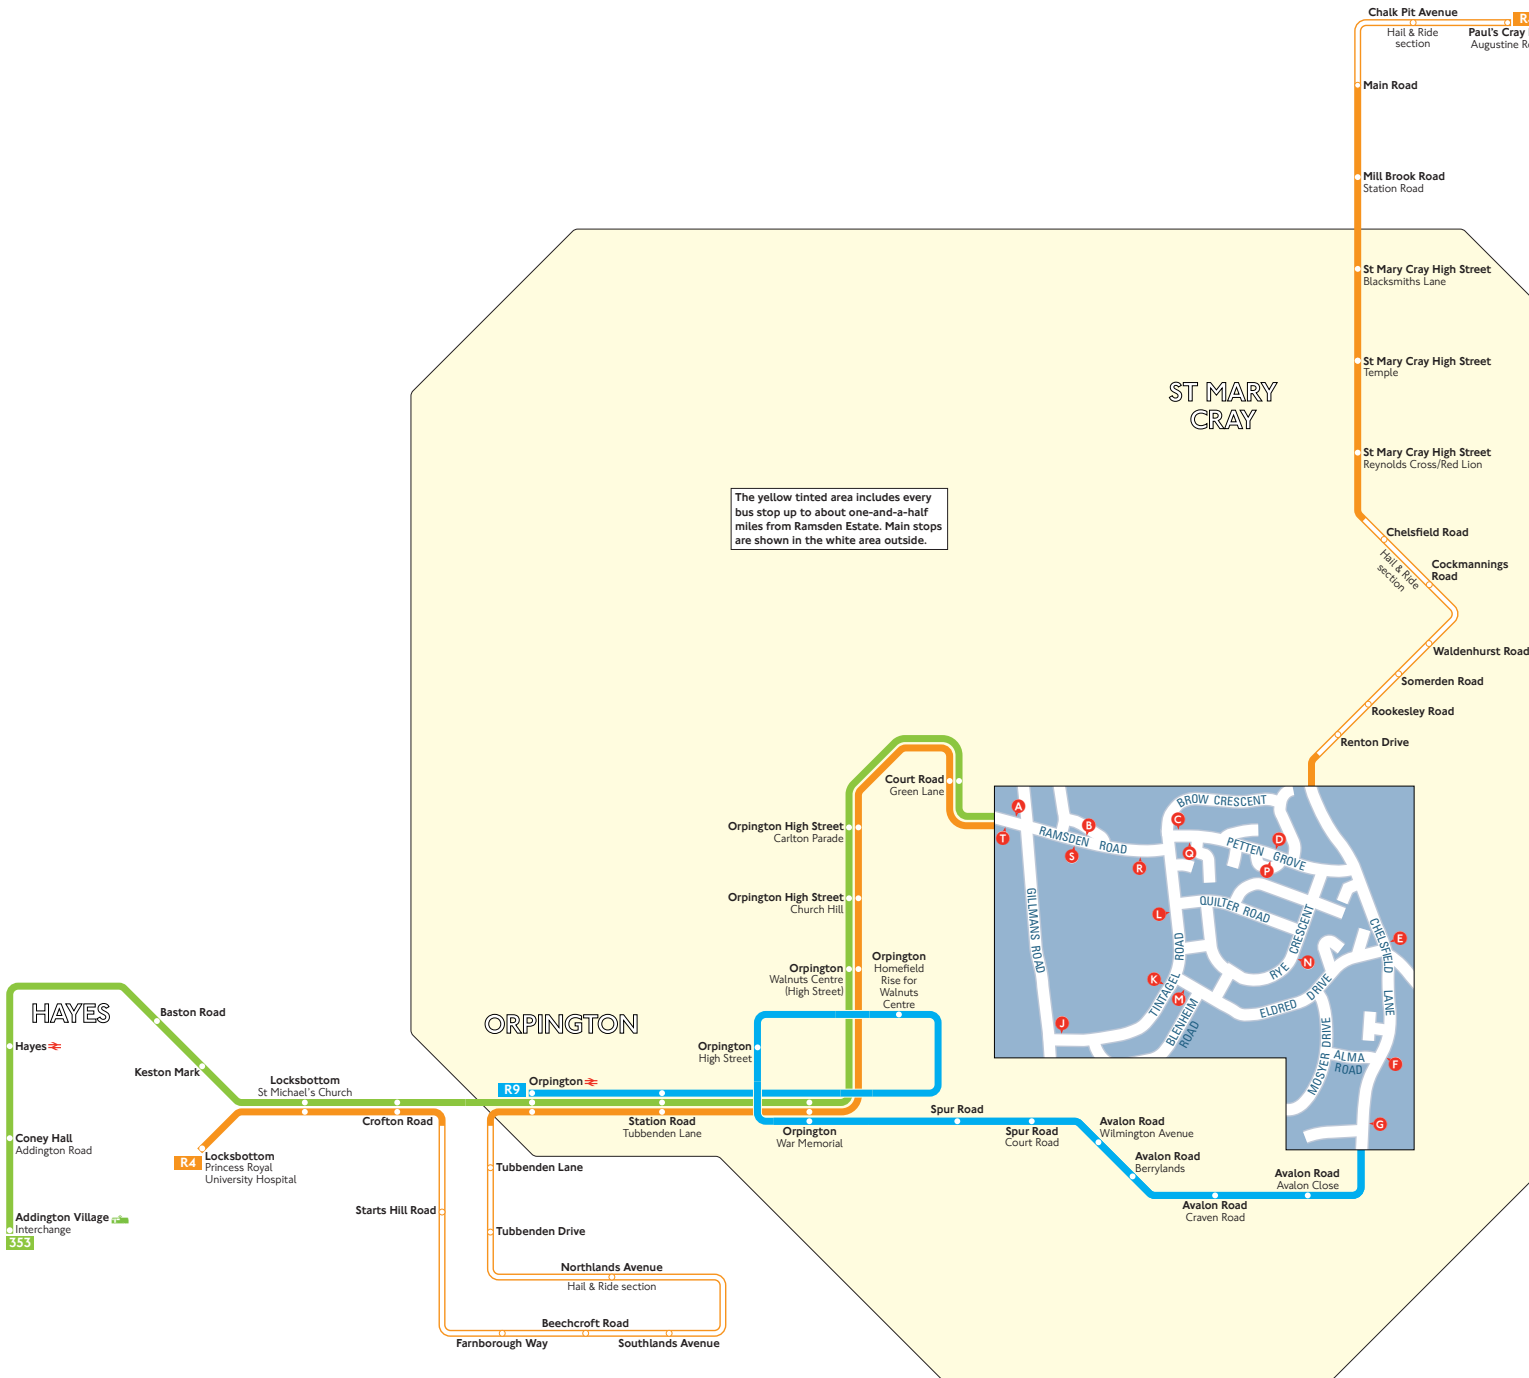

## Key

- Connections with National Rail
- Connections with Tramlink

Red discs show the bus stop you need for your chosen bus service. The disc **A** appears on the top of the bus stop in the street (see map of town centre in centre of diagram).

## Route finder

### Day buses

Bus route	Towards	Bus stops
<b>353</b>	Addington Village	<b>L M N R S T</b>
<b>R4</b>	Paul's Cray Hill	<b>A B C D</b>
	Locksbottom	<b>P Q R S T</b>
<b>R9</b>	Orpington	<b>C D E F G J K L</b>

### Other buses

Bus route	Towards	Bus stops
<b>654</b>	Addington Village	<b>J K L R S T</b>
School journey		