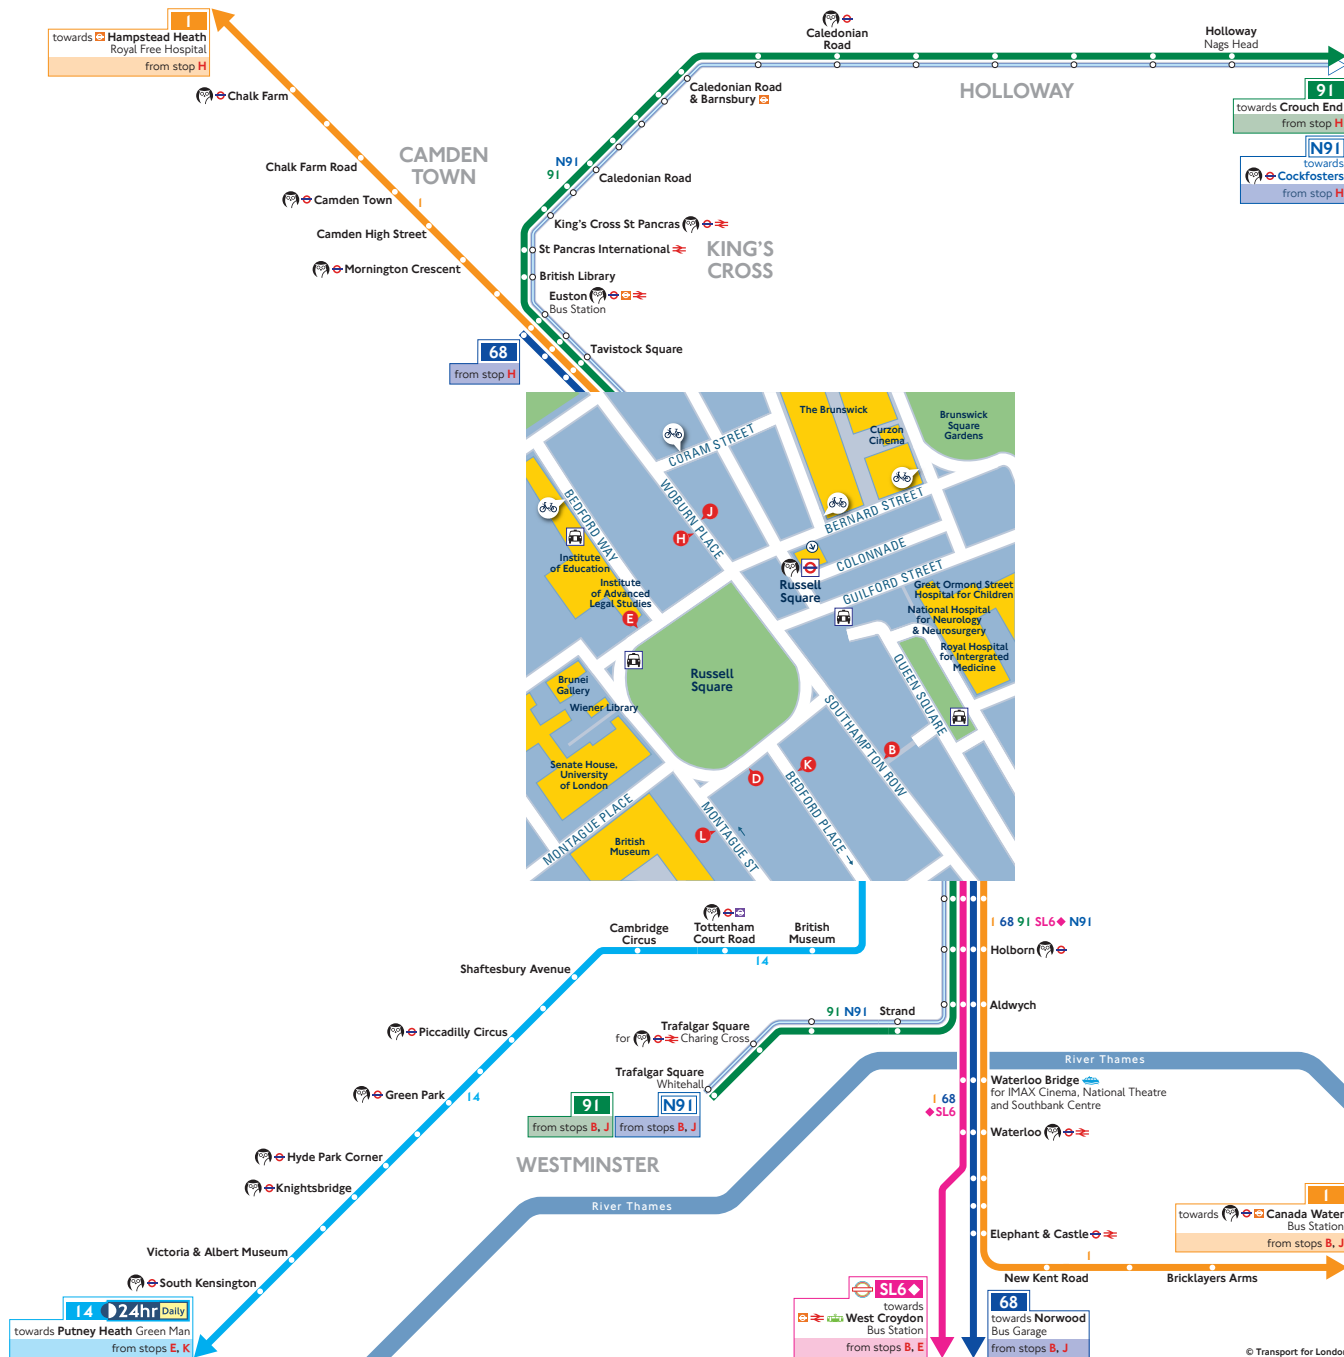

Buses from Russell Square

How to use this map

- Find your destination on the map
- See the coloured lines on the map for the bus routes that go to your destination
- Check the map (at the end of each coloured line) for the bus stops to catch your bus from
- Use the central map to find the nearest bus stop for your route
- Look for the bus stop letters at the top of the stop (see example for stop A to the right)

Key

	Superloop express bus route
	Connections with London Underground
	Connections with London Overground
	Connections with Elizabeth line
	Connections with National Rail
	Connections with DLR
	Connections with London Trams
	Connections with river boats
	Connections with London Cable Car
	Cycle hire docking station
	Taxi rank
	Tube/London Overground station with 24-hour service Friday and Saturday nights
	Express service (towards Russell Square morning weekday peak only, towards West Croydon evening weekday peak only)

SUPERLOOP

Superloop is a proposed network of express bus routes, that would help improve connections and journey times between key outer London town centres and transport hubs. For more information visit tfl.gov.uk/superloop

Ways to pay

- Use contactless (card or device). It's the same fare as Oyster pay as you go and you don't need to top up