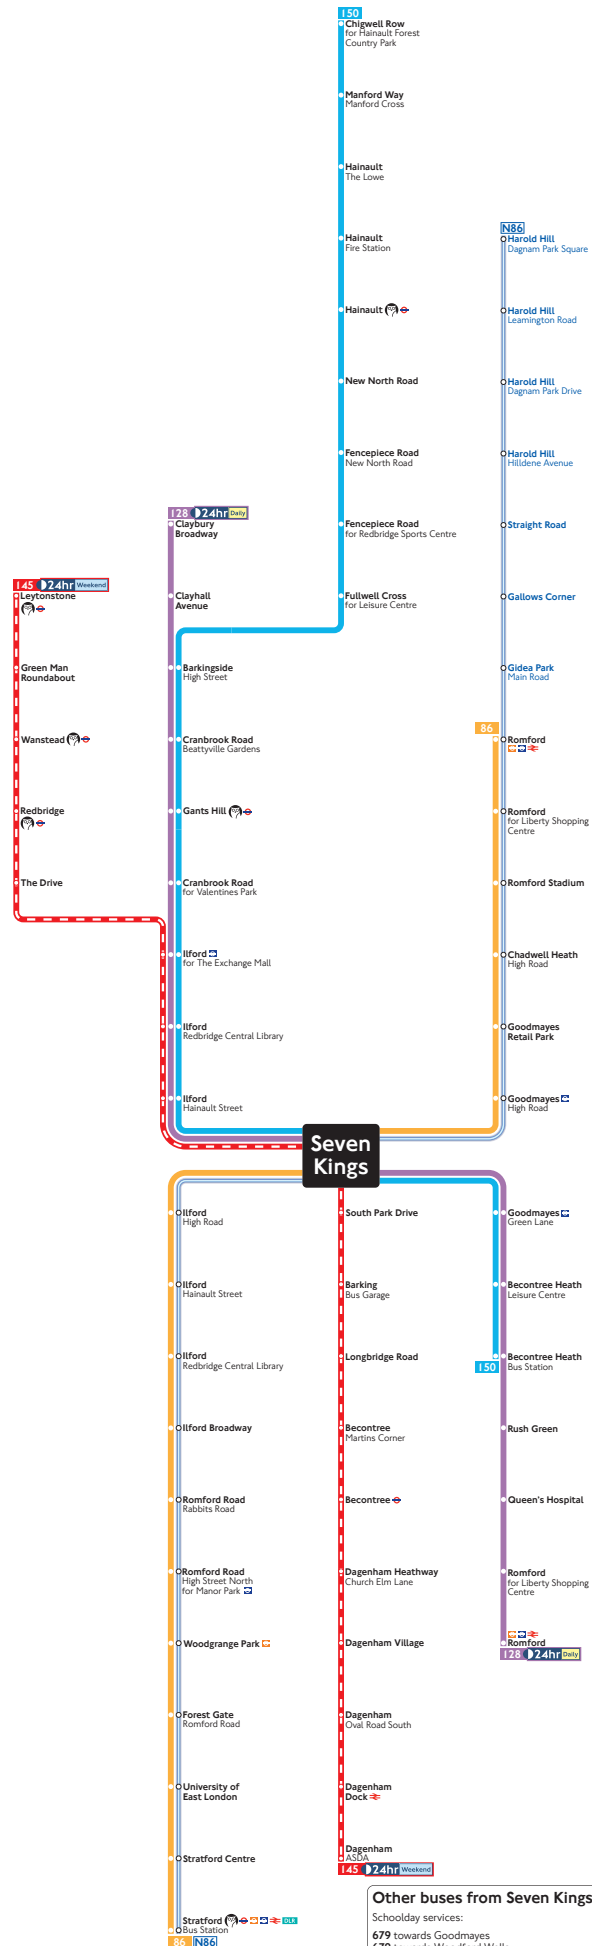

# Buses from Seven Kings

TFL32850.04.17 (P)

Destination	Bus routes	Bus stops
<b>L</b>		
Leytonstone	145	D G H
Longbridge Road	145	A E F
<b>M</b>		
Manford Way Manford Cross	150	C D
<b>N</b>		
New North Road	150	C D
<b>O</b>		
Queen's Hospital	128	A B
<b>R</b>		
Redbridge	145	D G H
Romford and Liberty Shopping Centre	86 N86 128	K L M N A B
Romford Road High Street North for Manor Park and Rabbits Road	86 N86	S T U V
Romford Stadium	86 N86	K L M N
Rush Green	128	A B
<b>S</b>		
South Park Drive	145	A E F
Straight Road	N86	K L M N
Stratford Bus Station	86 N86	S T U V
Stratford Centre	86 N86	S T U V
<b>T</b>		
The Drive	145	D G H
<b>U</b>		
University of East London	86 N86	S T U V
<b>W</b>		
Wanstead	145	D G H
Woodgrange Park	86 N86	S T U V