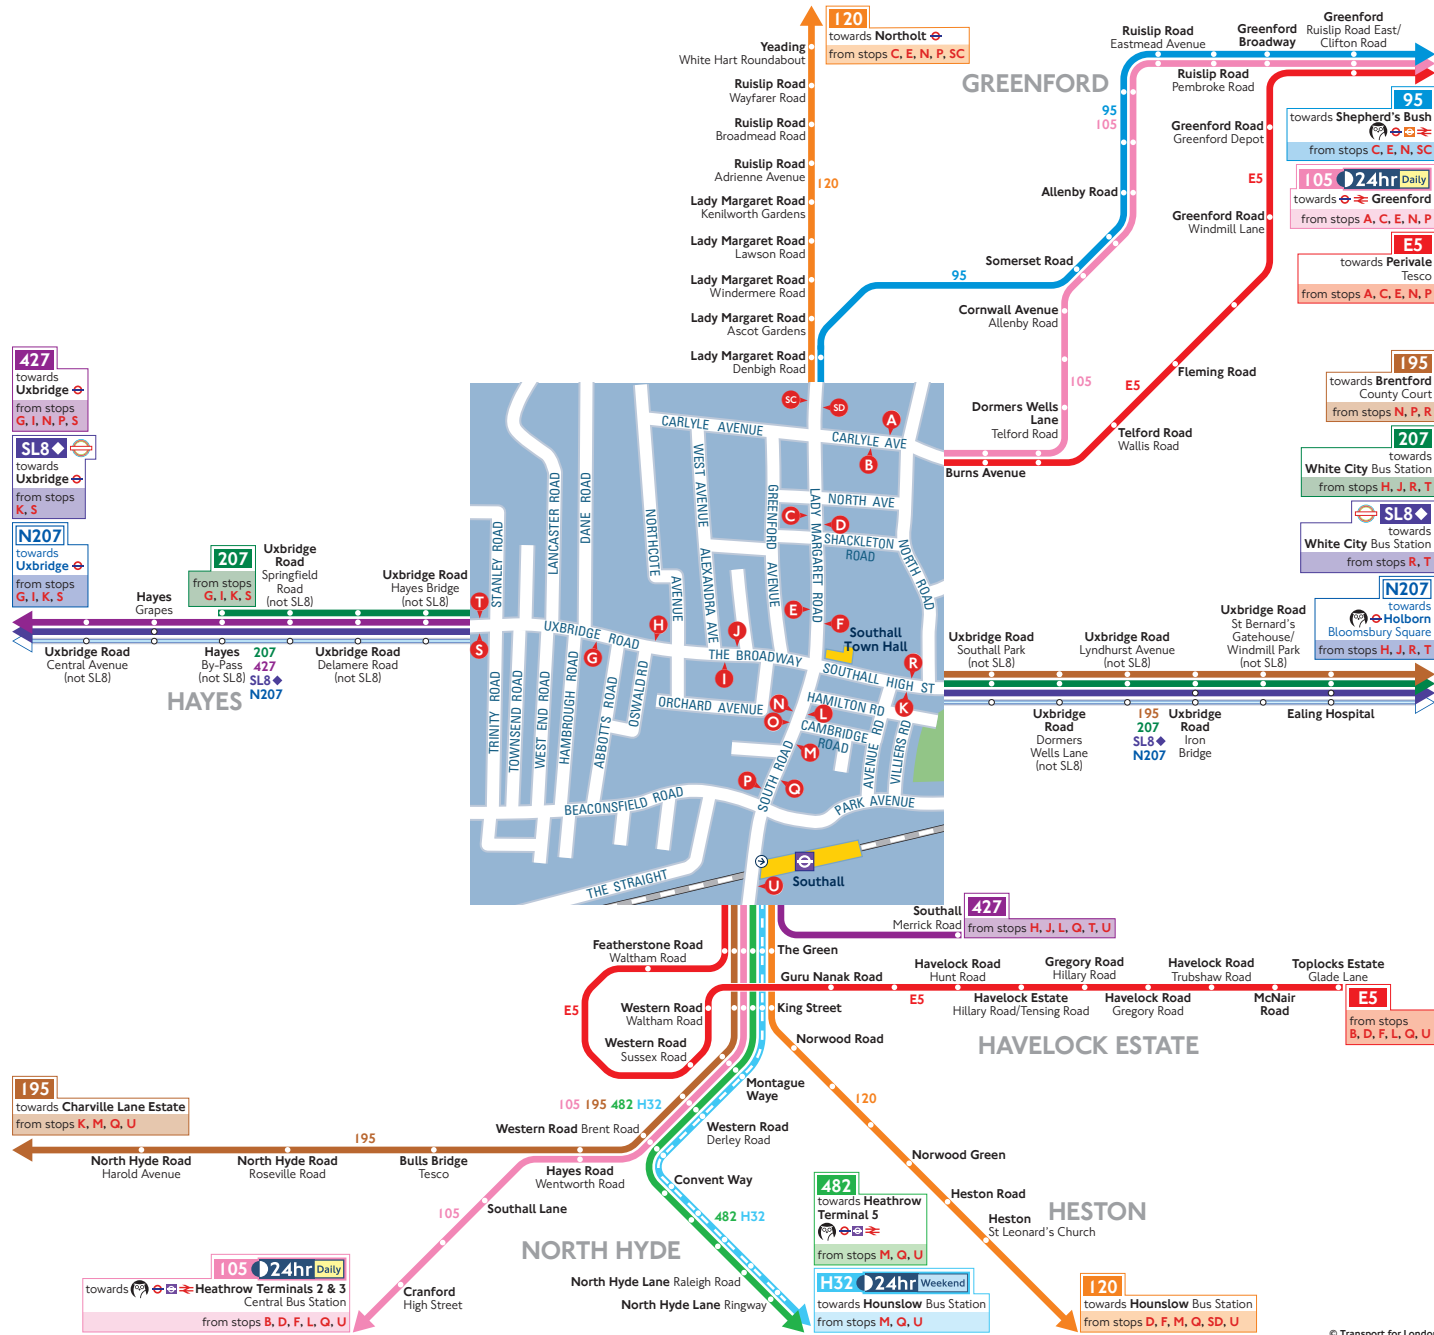

Buses from Southall Broadway and station

How to use this map

- Find your destination on the map
- See the coloured lines on the map for the bus routes that go to your destination
- Check the map (at the end of each coloured line) for the bus stops to catch your bus from
- Use the central map to find the nearest bus stop for your route
- Look for the bus stop letters at the top of the stop (see example for stop A to the right)

Key

- Superloop express bus route
- Connections with London Underground
- Connections with London Overground
- Connections with Elizabeth line
- Connections with National Rail
- Operates daily with 24-hour service Friday and Saturday nights
- Tube station with 24-hour service Friday and Saturday nights
- Express service

SUPERLOOP

Superloop is a proposed network of express bus routes, that would help improve connections and journey times between key outer London town centres and transport hubs. For more information visit tfl.gov.uk/superloop

Ways to pay

- Use contactless (card or device). It's the same fare as Oyster pay as you go and you don't need to top up
- Download the free TfL app to top up or buy a ticket anytime, anywhere, or visit tfl.gov.uk/oyster. Alternatively, find your nearest Oyster Ticket Stop at tfl.gov.uk/ticketstopfinder or visit your nearest TfL station
- The Hopper fare offers you unlimited pay as you go Bus and Tram journeys within one hour. Always use the same card or device to touch in
- If you fail to show on demand a ticket, validated smartcard or other travel authority valid for the whole of your journey you may be liable for a penalty fare or prosecuted.