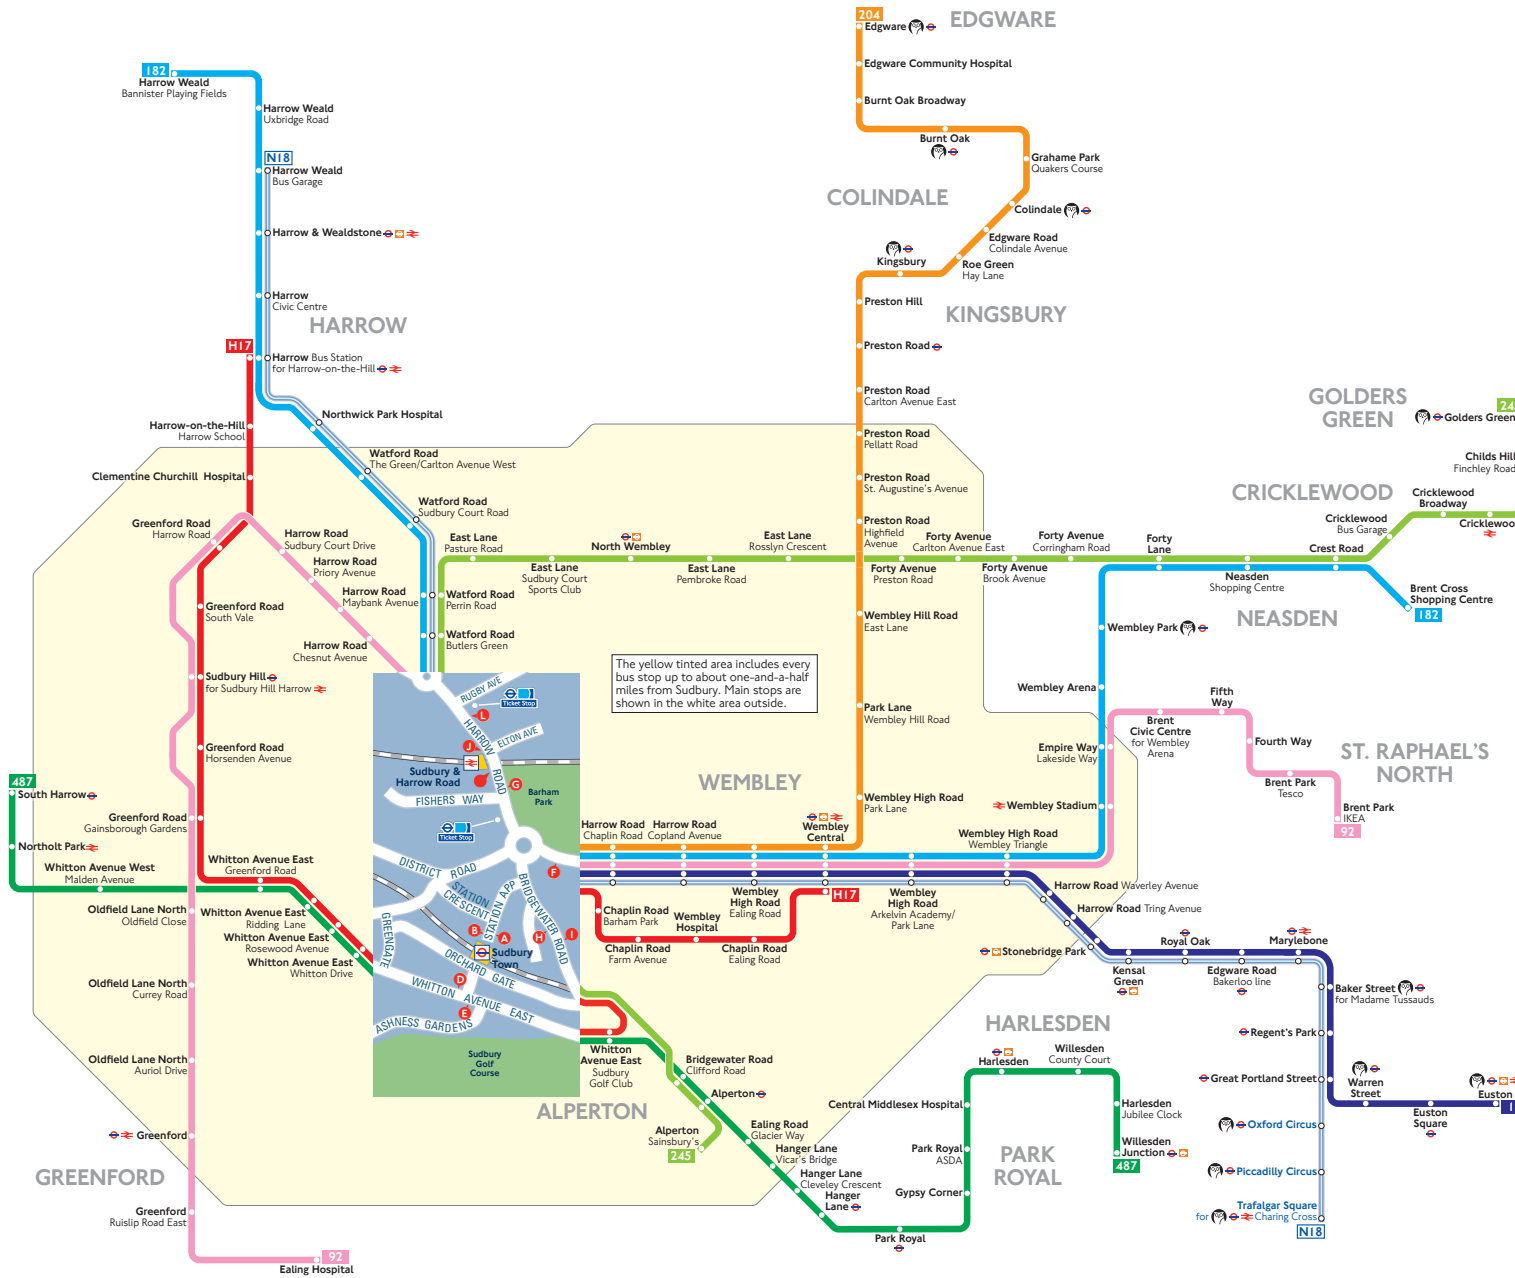

Buses from Sudbury

Route finder

Bus route	Towards	Bus stops
18	Euston	G
92	Ealing Hospital	F J
	St. Raphael's North	G L
182	Brent Cross Shopping Centre	G L
	Harrow Weald	F J
204	Edgware	B
245	Alperton	G L L
	Golders Green	H J
487	South Harrow	E
	Willesden Junction	D
H17	Harrow	E F I
	Wembley Central	D H

Night buses

Bus route	Towards	Bus stops
NI8	Harrow Weald	F J L
	Trafalgar Square	G

Key

- 18** Day buses in black
- NI8** Night buses in blue
- Connections with London Underground
- Connections with London Underground
- Connections with National Rail
- Tube station with 24-hour service Friday and Saturday nights

Ways to pay

Use your contactless debit or credit card. It's the same fare as Oyster and there is no need to top up.

Top up your Oyster pay as you go credit or buy Travelcards and bus & tram passes at around 4,000 shops across London.