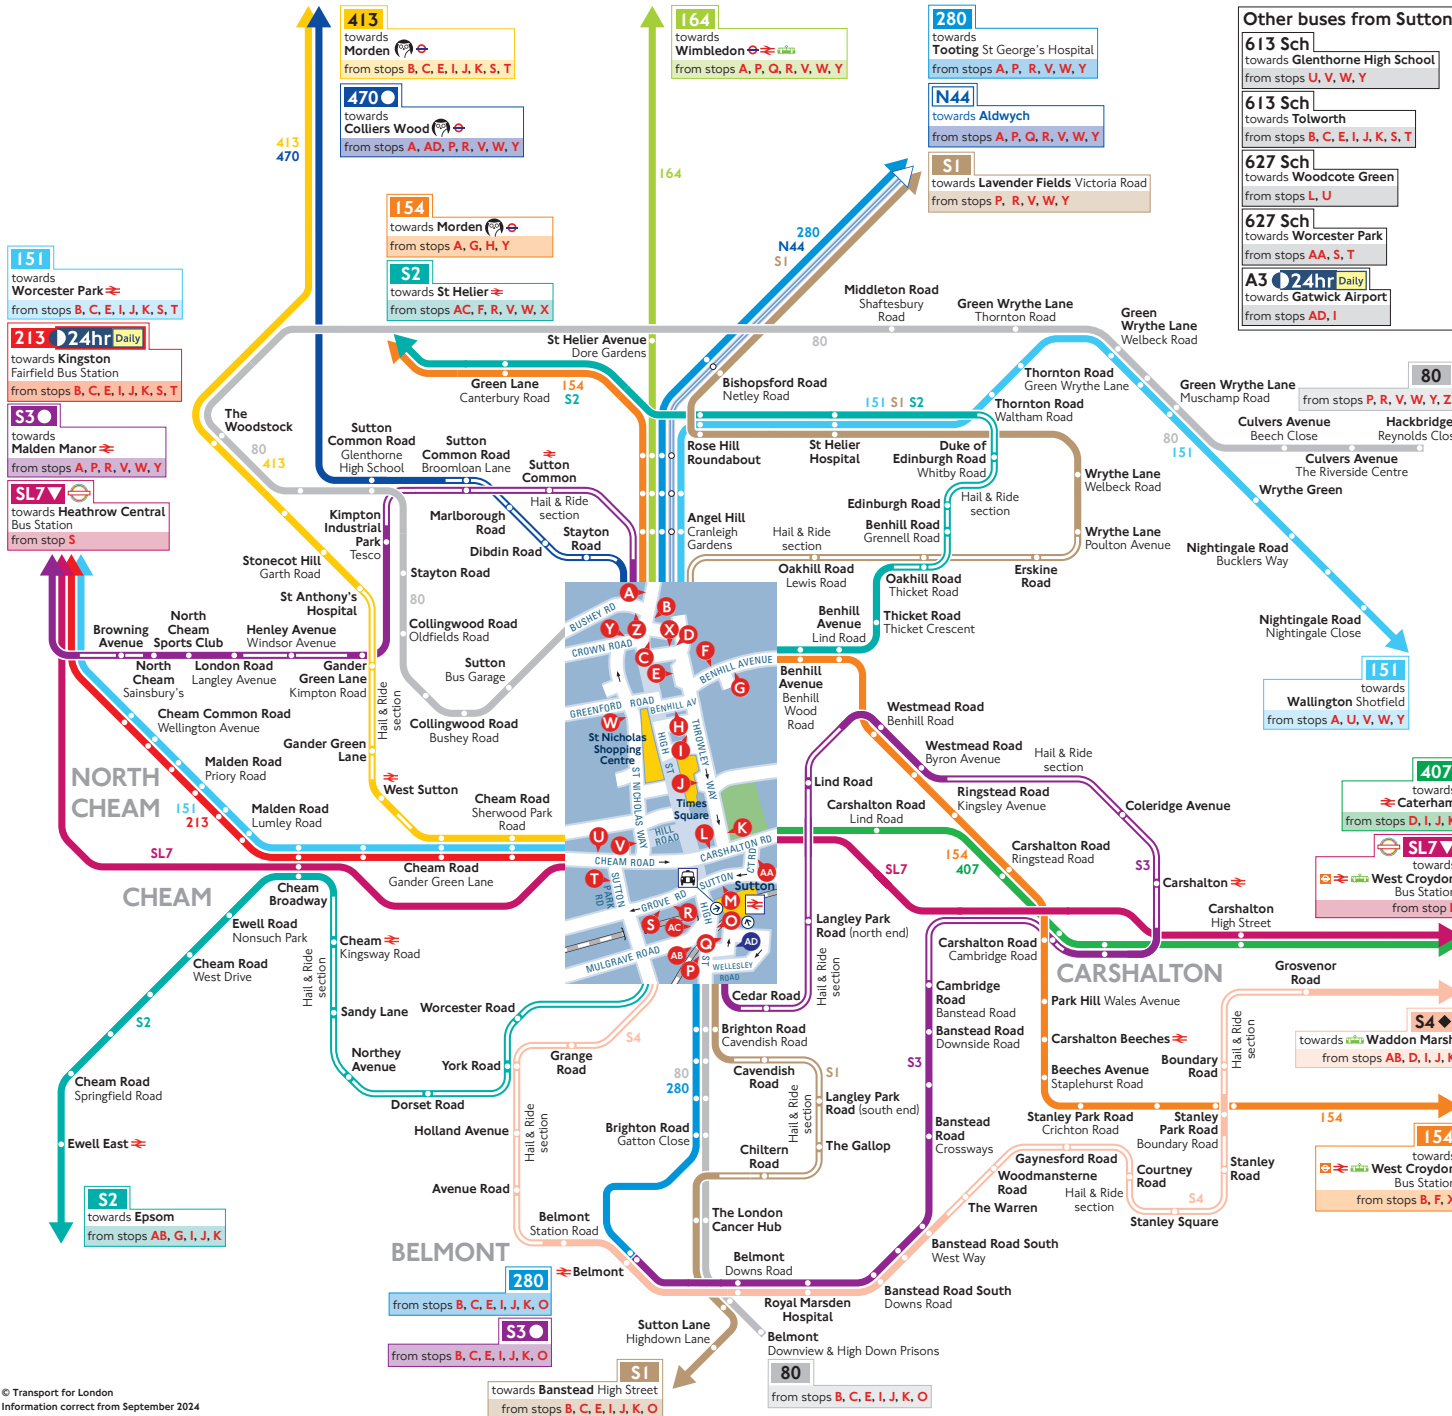

Buses from Sutton

Other buses from Sutton

- 613 Sch** towards Glenthorne High School from stops U, V, W, Y
- 613 Sch** towards Tolworth from stops B, C, E, I, J, K, S, T
- 627 Sch** towards Woodcote Green from stops L, U
- 627 Sch** towards Worcester Park from stops AA, S, T
- A3 24hr Daily** towards Gatwick Airport from stops AD, I

How to use this map

- Find your destination on the map
- See the coloured lines on the map for the bus routes that go to your destination
- Check the map (at the end of each coloured line) for the bus stops to catch your bus from
- Use the central map to find the nearest bus stop for your route
- Look for the bus stop letters at the top of the stop (see example for stop A to the right)

Key

- Superloop express bus route
- Connections with London Underground
- Connections with London Overground
- Connections with Elizabeth line
- Connections with National Rail
- Connections with London Trams
- Connections with river boats
- Taxi rank
- Tube/London Overground station with 24-hour service Friday and Saturday nights
- Monday to Saturday, not evenings
- Monday to Saturday
- Express service (Daily)
- School journeys

Superloop is a network of express bus routes that improves connections and journey times between key outer London town centres and transport hubs. For more information visit tfl.gov.uk/superloop

Ways to pay