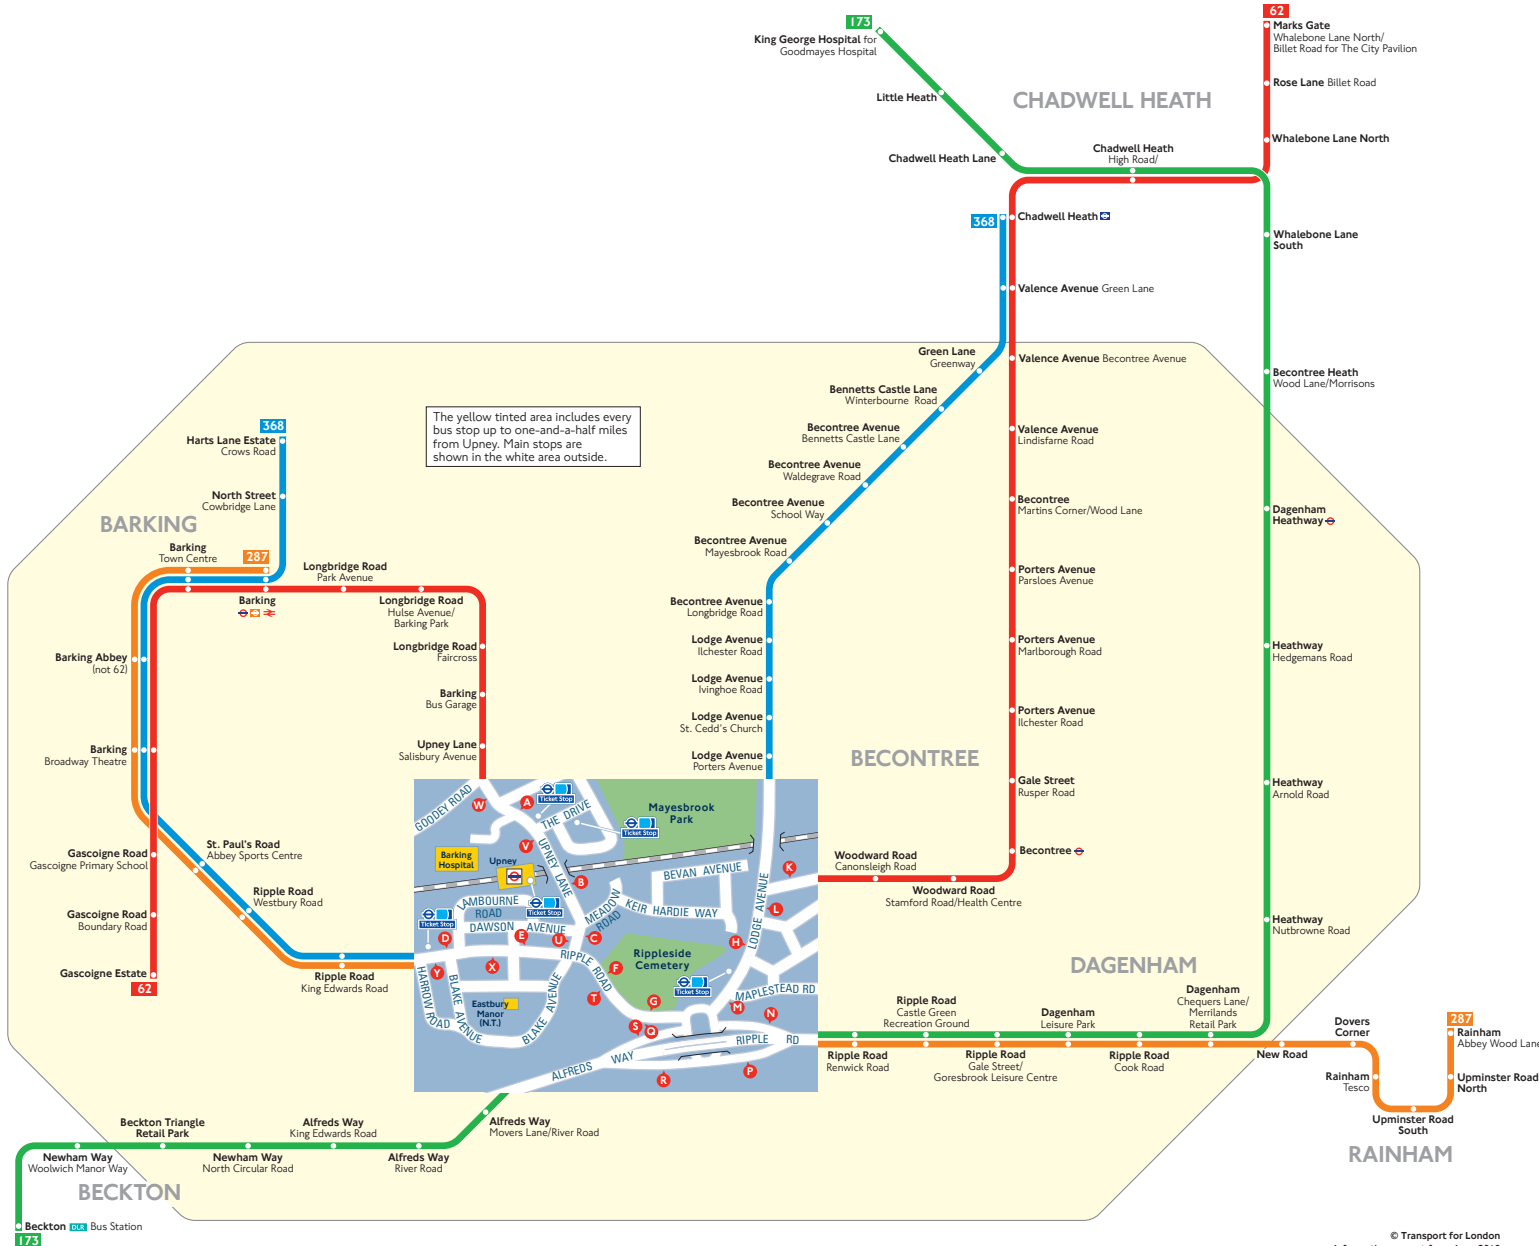

Buses from Upney

Route finder

Bus route	Towards	Bus stops
62	Gascoigne Estate	L M O T U V W
	Marks Gate	A B C F G H K
173	Beckton	P R
	King George Hospital	N S
287	Barking	P Q T X Y
	Rainham	D E F G N
368	Chadwell Heath	D E F G H
	Harts Lane Estate	L M O T X Y

Other buses

Bus route	Towards	Bus stops
673 Sch	Beckton	P R
687 Sch	Barking	P Q T X Y
	Dagenham Park School	D E F G N

Key

	Connections with London Underground
	Connections with London Overground
	Connections with TfL Rail
	Connections with National Rail
	Connections with DLR
	School journeys

Ways to pay

- Use your contactless debit or credit card. It's the same fare as Oyster and there is no need to top up.
- Top up your Oyster pay as you go credit or buy Travelcards and bus & tram passes at around 4,000 shops across London.
- Sign up for an online account to top up online and see your travel history and spending.