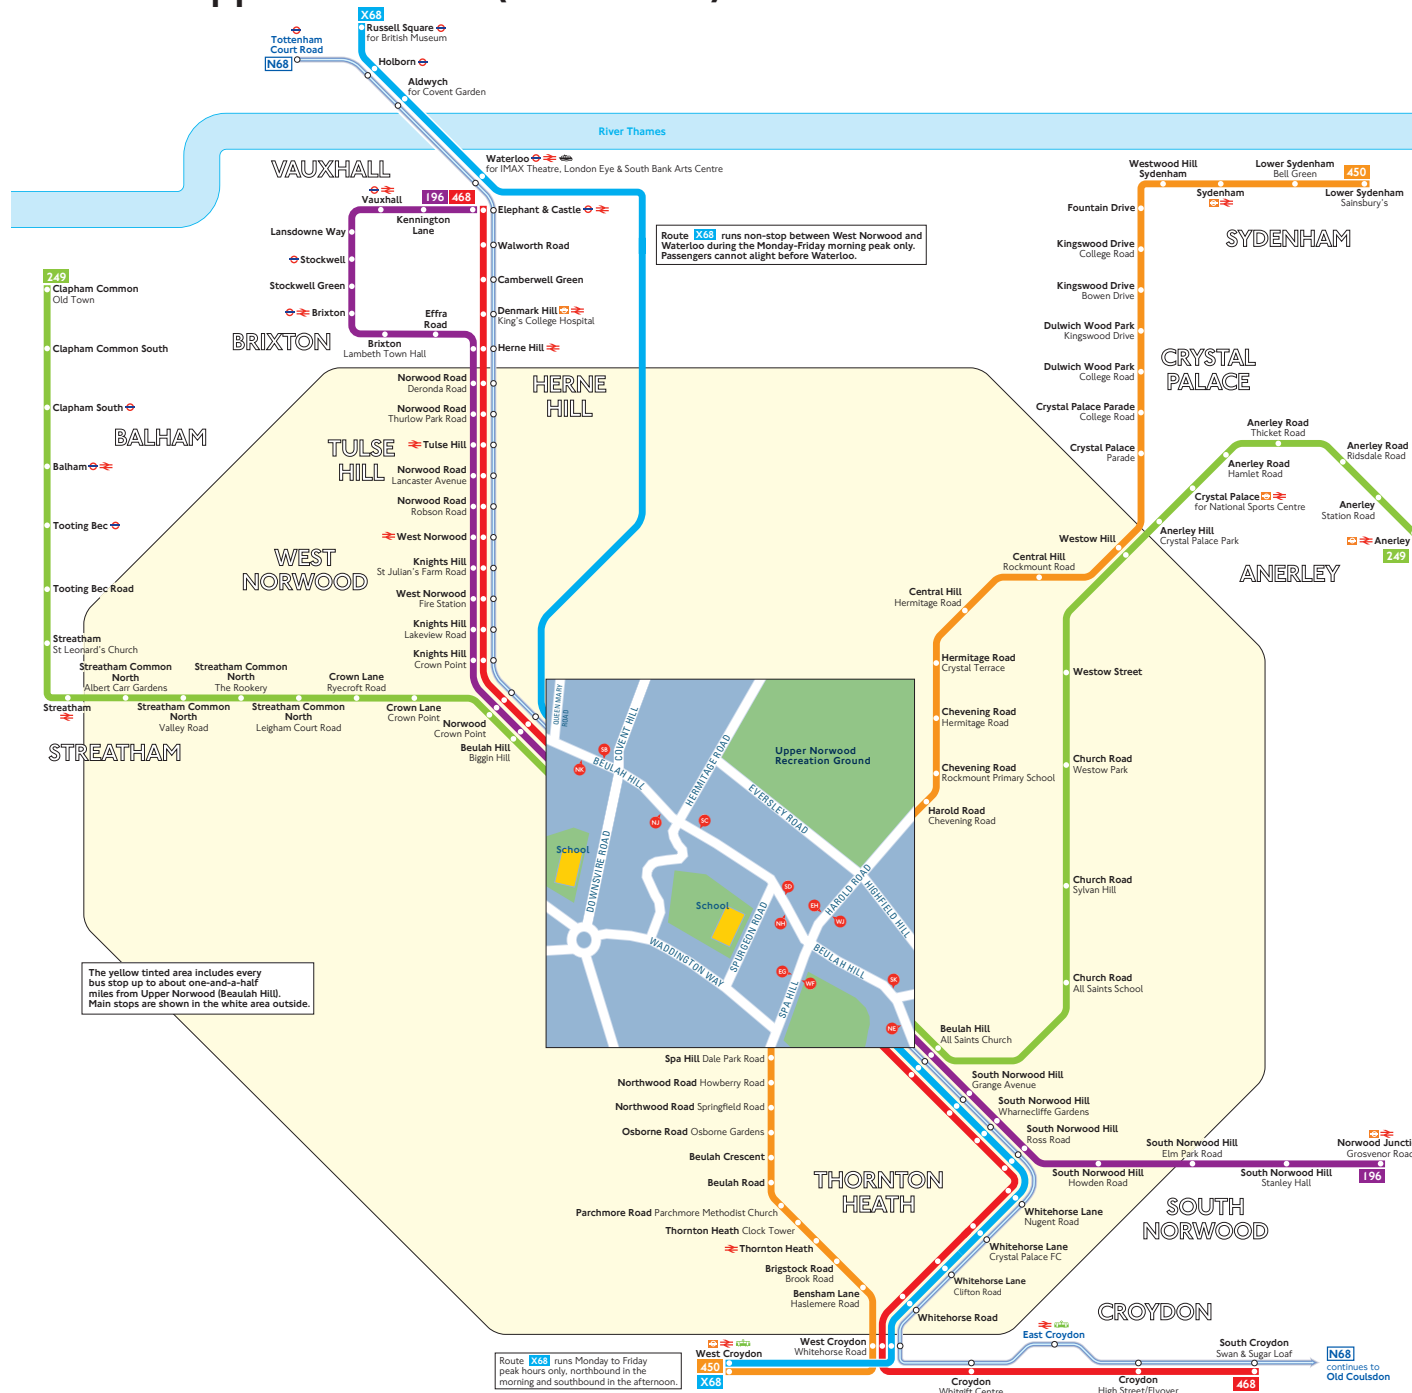

Buses from Upper Norwood (Beulah Hill)

Route finder

Day buses

Bus route	Towards	Bus stops
196	Elephant & Castle	NE NH NU NK
	Norwood Junction	SB SC SD SK
249	Anerley	SB SC SD SK
	Clapham Common	NE NH NU NK
450	Lower Sydenham	EG EH
	West Croydon	WF WJ
468	Elephant & Castle	NE NH NU NK
	South Croydon	SB SC SD SK

Night buses

Bus route	Towards	Bus stops
N68	Old Coulsdon	SB SC SD SK
	Tottenham Court Road	NE NH NU NK

Other buses

Bus route	Towards	Bus stops
X68	Russell Square ▼	NE NH NU NK
	West Croydon ◆	SB SC SD SK

- ▼ Express, Mondays to Fridays morning peak hours only
- ◆ Express, Mondays to Fridays afternoon peak hours only