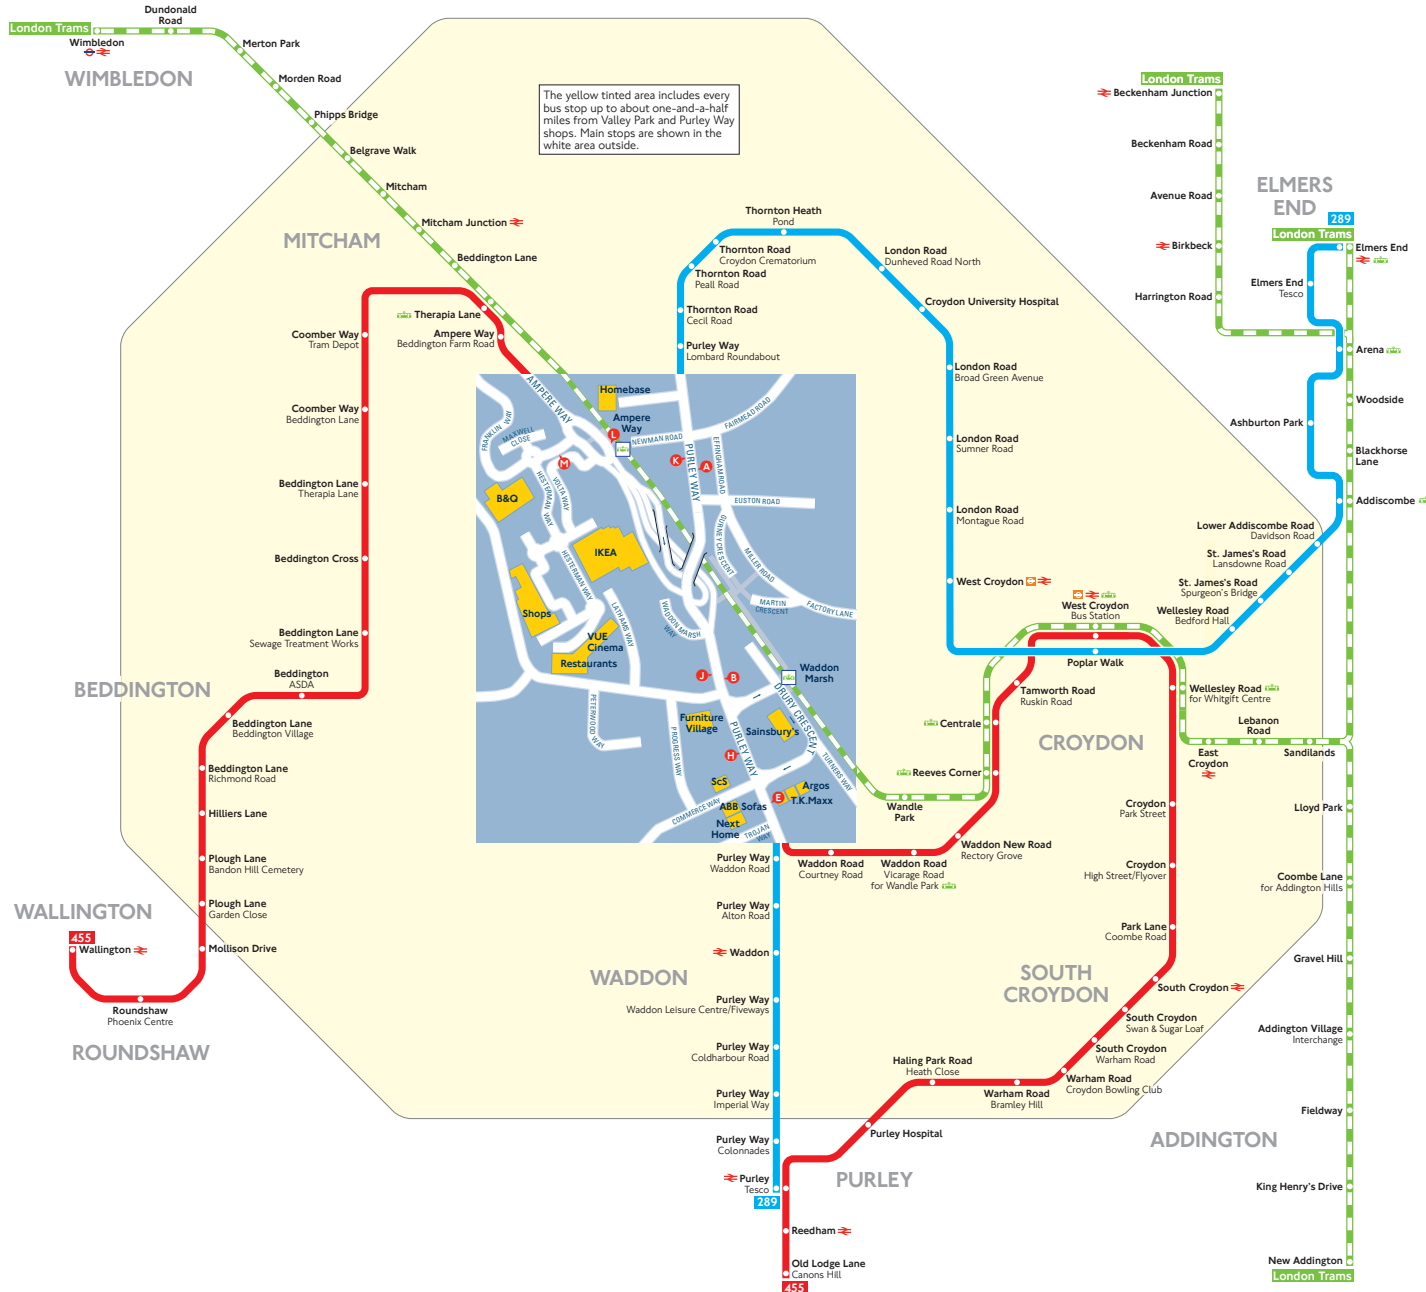

Buses from Valley Park and Purley Way shops

Route finder

Bus route	Towards	Bus stops
289	Elmers End	H J K
	Purley	A B E
455	Old Lodge Lane	B E L
	Wallington	H J M

Other buses

Bus route	Towards	Bus stops
663 School journey	Regina Coeli School	A B E
	Thornton Heath	H J K

Trams

Towards	Tram stops
Beckenham Junction	Tram stops
Elmers End	Tram stops
New Addington ▼	Tram stops
Wimbledon	Tram stops

Key

- Connections with London Underground
- Connections with London Overground
- Connections with National Rail
- Connections with London Trams
- Early mornings only

Ways to pay

- Use contactless (card or device). It's the same fare as Oyster pay as you go and you don't need to top up
- Download the free TfL app to top up or buy a ticket anytime, anywhere, or visit tfl.gov.uk/oyster. Alternatively, find your nearest Oyster Ticket Stop at tfl.gov.uk/ticketstopfinder or visit your nearest TfL station
- The Hopper fare offers you unlimited pay as you go Bus and Tram journeys within one hour for £1.50. Always use the same card or device to touch in