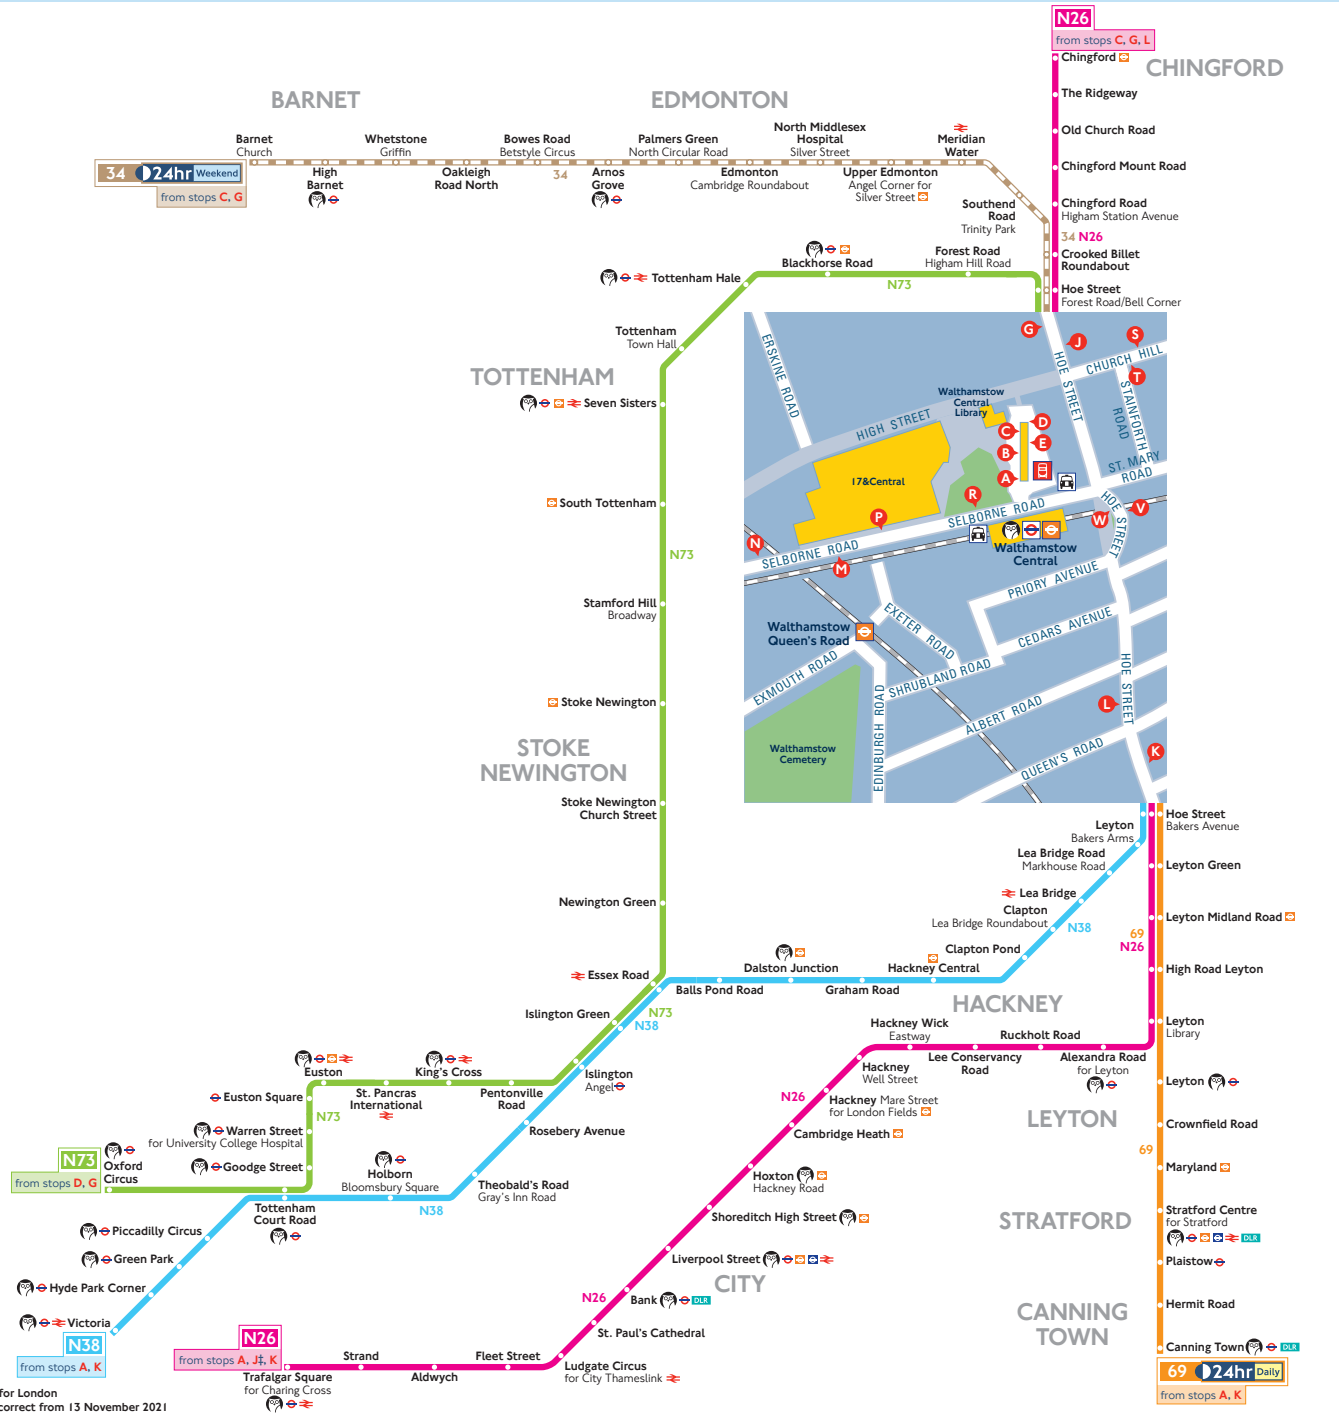

Night buses from Walthamstow Central

How to use this map

- Find your destination on the map
- See the coloured lines on the map for the bus routes that go to your destination
- Check the map (at the end of each coloured line) for the bus stops to catch your bus from
- Use the central map to find the nearest bus stop for your route
- Look for the bus stop letters at the top of the stop (see example for stop A to the right)

Key

	Connections with London Underground
	Connections with London Overground
	Connections with TfL Rail
	Connections with National Rail
	Connections with DLR
	Taxi rank
	Operates daily with 24-hour service Friday and Saturday nights
	Tube/London Overground station with 24-hour service Friday and Saturday nights
	Friday and Saturday nights only
	Buses serve stop J from about 0040, please see timetable for details

Ways to pay

- Use contactless (card or device). It's the same fare as Oyster pay as you go and you don't need to top up
- Download the free TfL app to top up or buy a ticket anytime, anywhere, or visit tfl.gov.uk/oyster. Alternatively, find your nearest Oyster Ticket Stop at tfl.gov.uk/ticketstopfinder or visit your nearest TfL station
- The Hopper fare offers you unlimited pay as you go Bus and Tram journeys within one hour. Always use the same card or device to touch in
- If you fail to show on demand a ticket, validated smartcard or other travel authority valid for the whole of your journey you may be liable for a penalty fare or prosecuted.