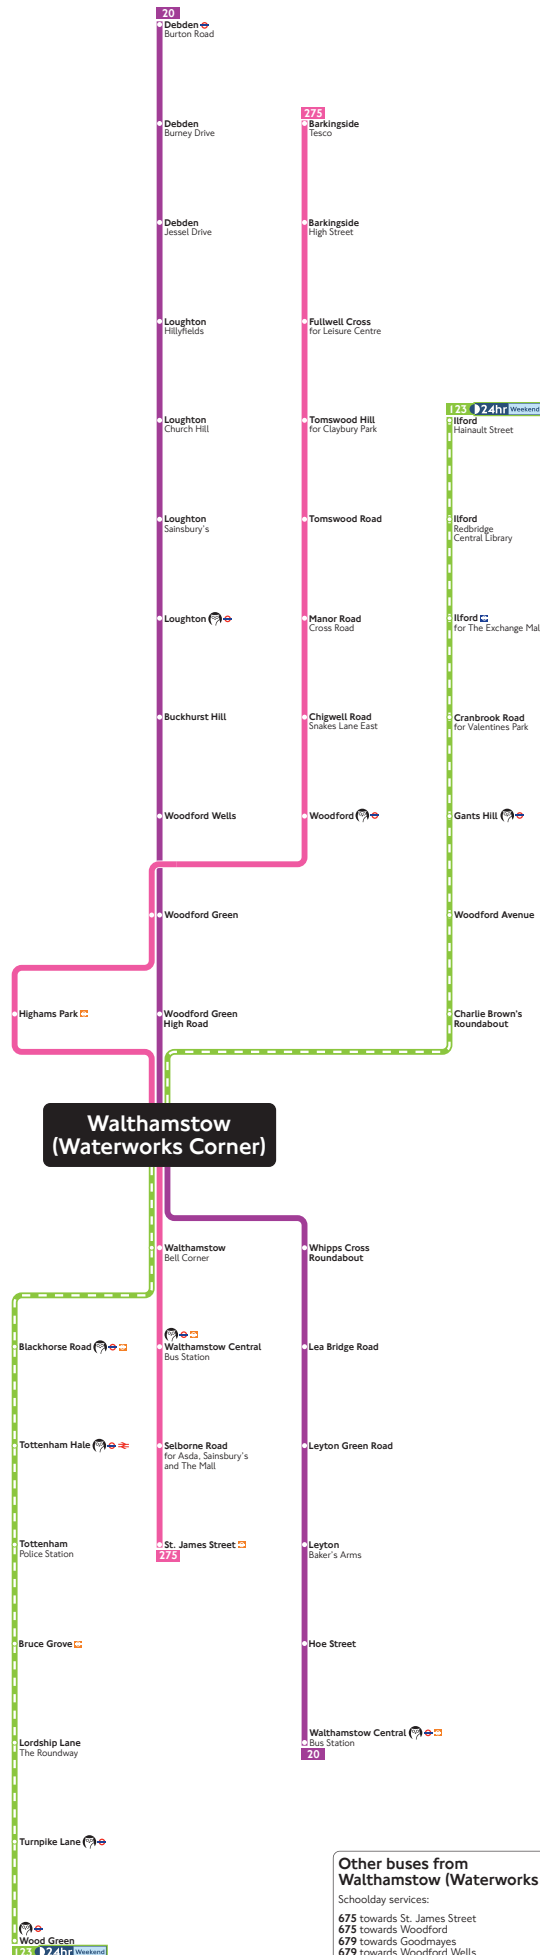

Buses from Walthamstow (Waterworks Corner)

Other buses from Walthamstow (Waterworks Corner)
 Schoolday services:
 675 towards St. James Street
 675 towards Woodford
 679 towards Goodmayes
 679 towards Woodford Wells

Destination finder

Destination	Bus routes	Bus stops
B		
Barkingside High Street and Tesco	275	A B C
Blackhorse Road	123	F O R S T
Bruce Grove	123	F Q R S T
Buckhurst Hill	20	J K
C		
Charlie Brown's Roundabout	123	A L M N P
Chigwell Road Snakes Lane East	275	A B C
Cranbrook Road for Valentines Park	123	A L M N P
D		
Debden Burton Road	20	J K
Debden Burney Drive and Jessel Drive	20	J K
F		
Fullwell Cross for Leisure Centre	275	A B C
G		
Gants Hill	123	A L M N P
H		
Highams Park	275	A B C
Hoe Street	20	G H
I		
Ilford for The Exchange Mall	123	A L M N P
Ilford Hainault Street and Redbridge Central Library	123	A L M N P
L		
Lea Bridge Road	20	G H
Leyton Baker's Arms	20	G H
Leyton Green Road	20	G H
Lordship Lane The Roundway	123	F O R S T
Loughton Church Hill, Hillyfields and Sainsbury's	20	J K

Destination	Bus routes	Bus stops
M		
Manor Road Cross Road	275	A B C
S		
St. James Street	275	D E F
Selborne Road for Asda, Sainsbury's and The Mall	275	D E F
T		
Tomswood Hill for Claybury Park	275	A B C
Tomswood Road	275	A B C
Tottenham Police Station	123	F O R S T
Tottenham Hale	123	F O R S T
Turnpike Lane	123	F O R S T
W		
Walthamstow Bell Corner	123	F O R S T
Walthamstow Central	275	D E F
Walthamstow Central Bus Station	20	G H
Whipps Cross Roundabout	275	D E F
Whipps Cross Roundabout	20	G H
Woodford	275	A B C
Woodford Avenue	123	A L M N P
Woodford Green	20	J K
Woodford Green	275	A B C
Woodford Green High Road	20	J K
Woodford Wells	20	J K
Wood Green	123	F O R S T

Key

	Connections with London Underground
	Connections with London Overground
	Connections with TfL Rail
	Connections with National Rail
	Operates daily with 24-hour service Friday and Saturday nights
	Tube station with 24-hour service Friday and Saturday nights