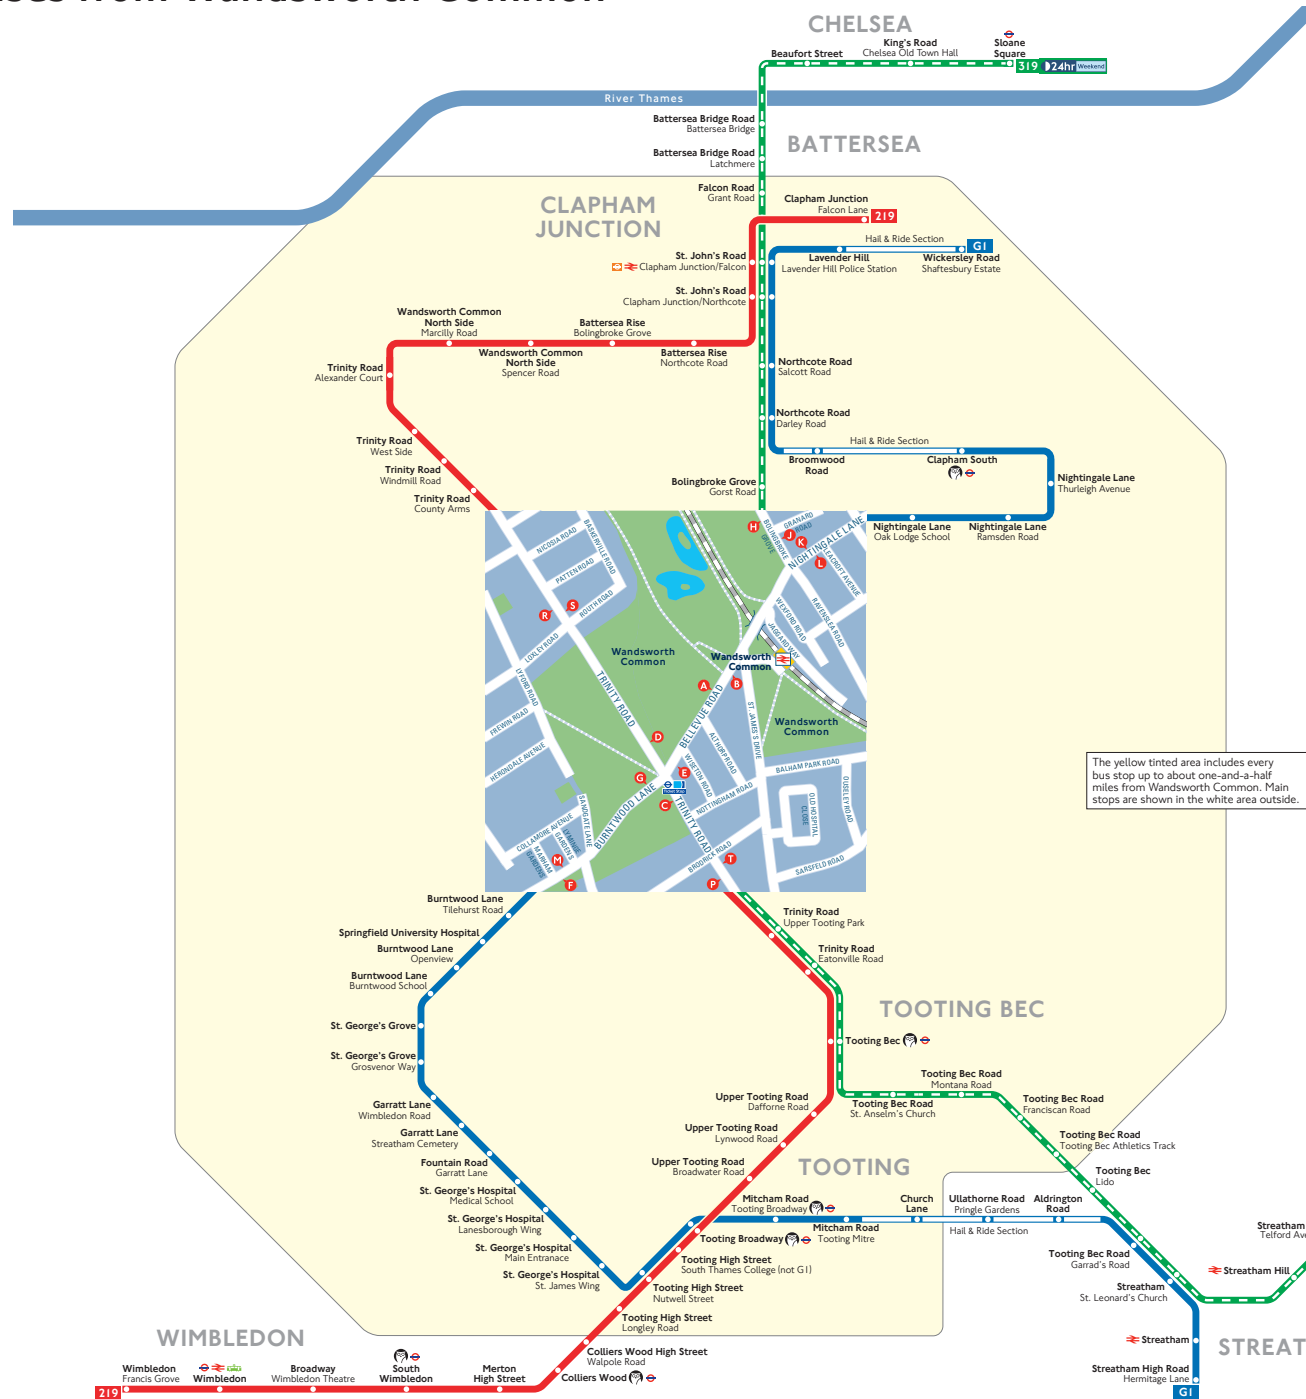

# Buses from Wandsworth Common

## Route finder

Bus route	Towards	Bus stops
<b>219</b>	Clapham Junction	<b>C P R</b>
	Wimbledon	<b>D S T</b>
<b>319</b> <b>24hr</b> <b>Weekend</b>	Sloane Square	<b>A C H P</b>
	Streatham Hill	<b>B E J T</b>
<b>GI</b>	Battersea	<b>A G K M</b>
	Streatham	<b>B E F L</b>