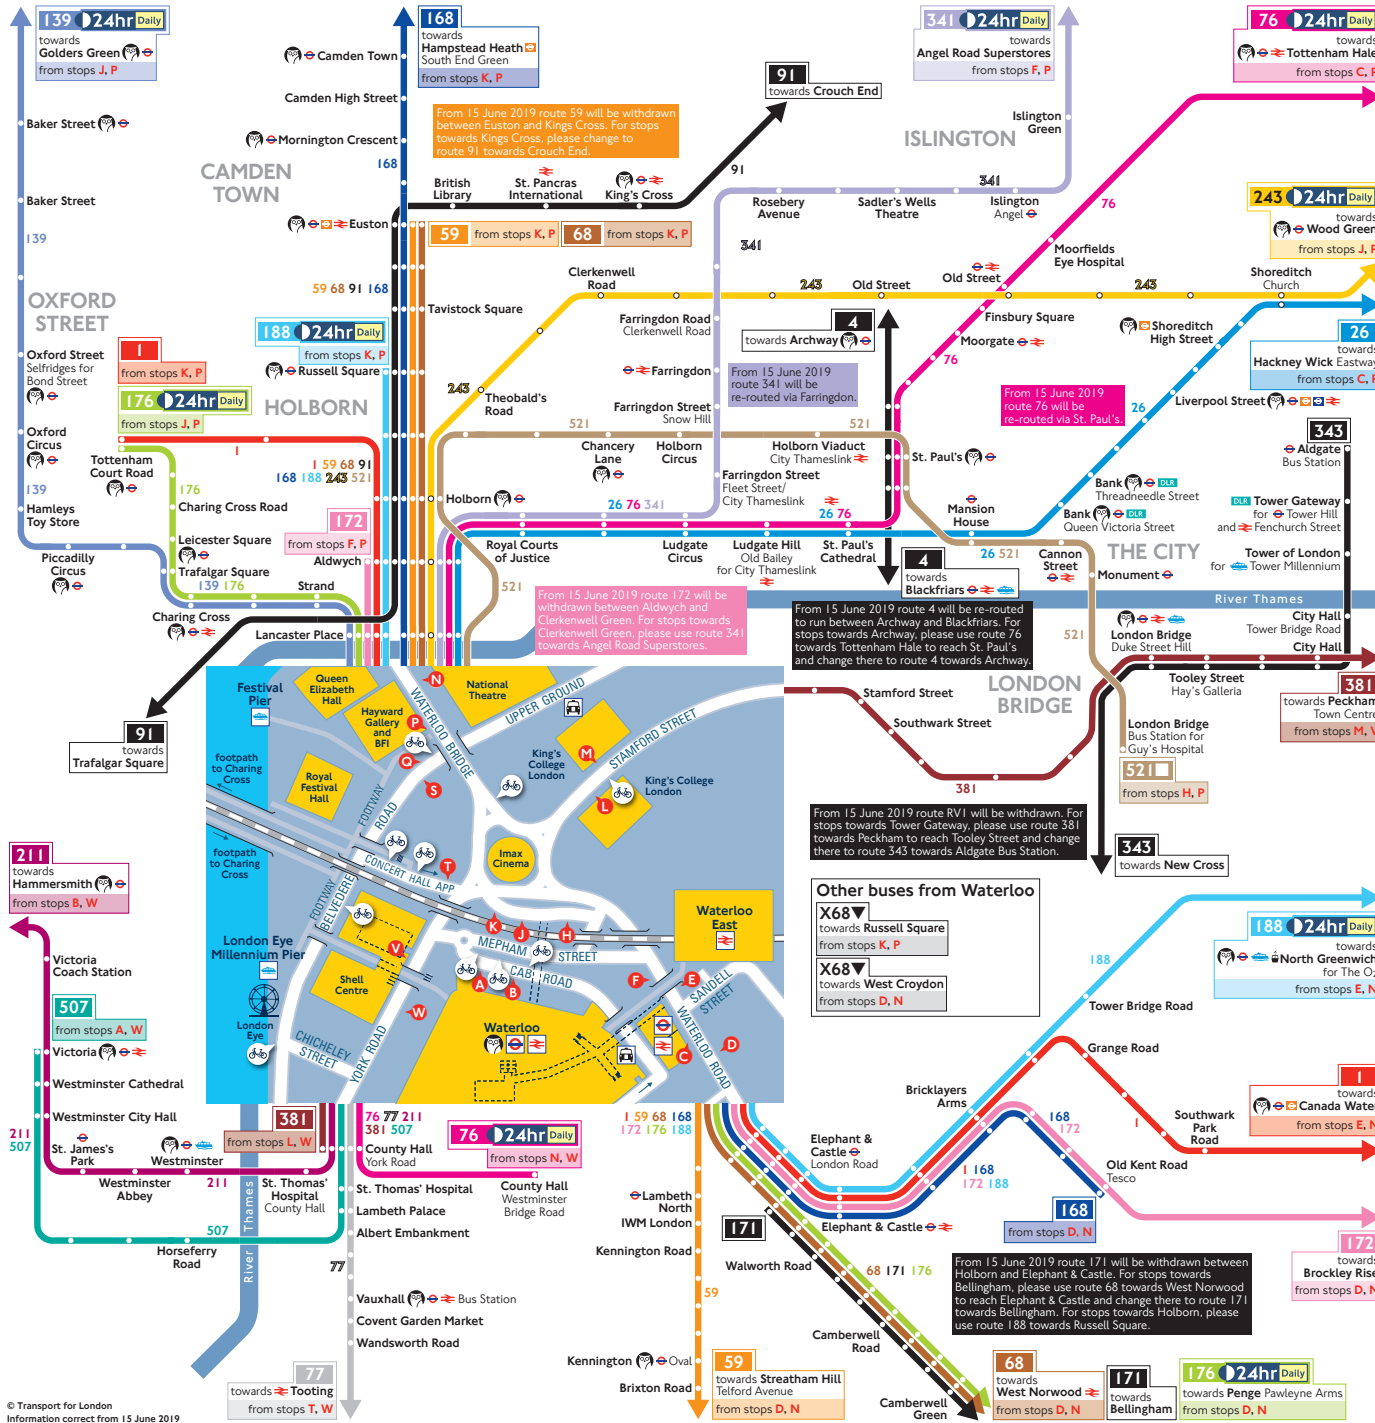

Buses from Waterloo

How to use this map

- Find your destination on the map
- See the coloured lines on the map for the bus routes that go to your destination
- Check the map (at the end of each coloured line) for the bus stops to catch your bus from
- Use the central map to find the nearest bus stop for your route
- Look for the bus stop letters at the top of the stop (see example for stop A to the right)