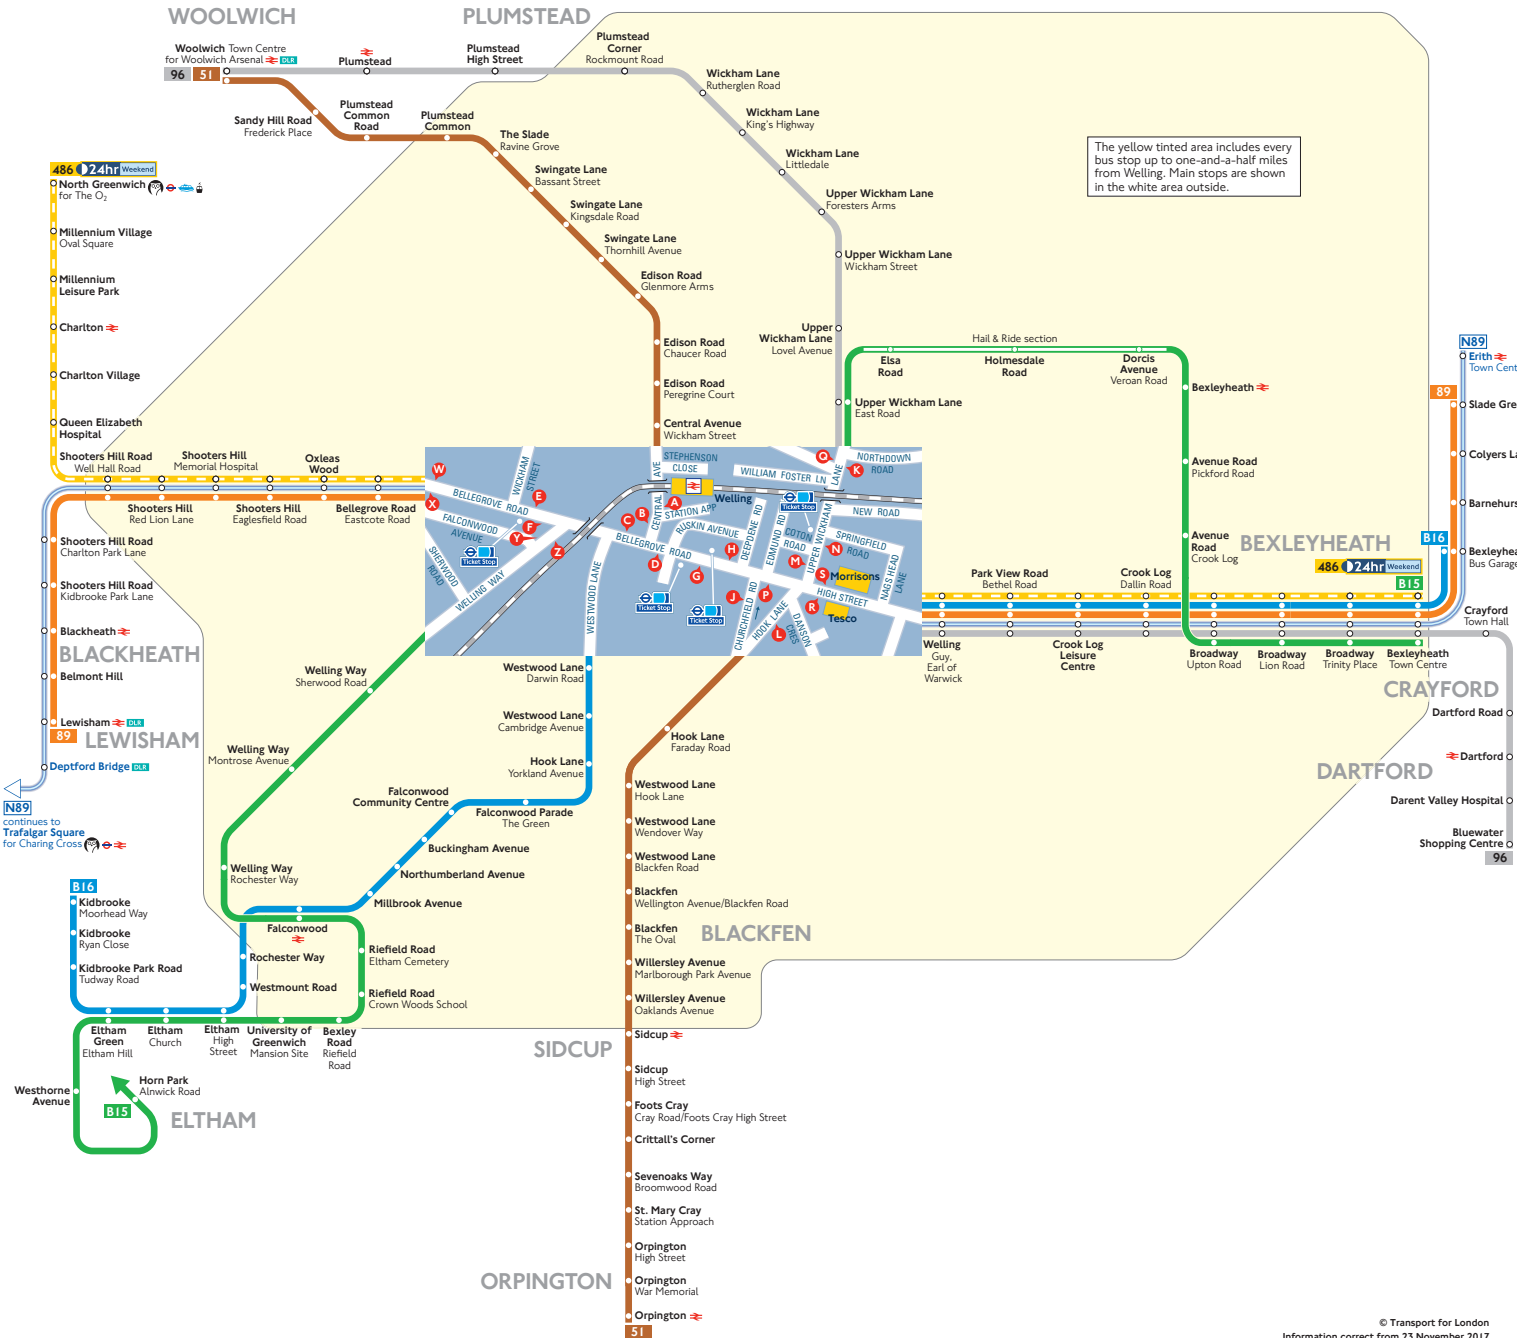

Buses from Welling

Route finder

Bus route	Towards	Bus stops
51	Orpington	A H L
	Woolwich	B G P
89	Lewisham	D F G P R X
	Slade Green	C E H S W
96	Bluewater	K N S
	Shopping Centre	
	Woolwich	M O R
486 (24hr Weekend)	Bexleyheath	C E H S W
	North Greenwich	D F G P R X
B15	Bexleyheath	C H M O Y
	Horn Park	D G K N P Z
B16	Bexleyheath	C H S
	Kidbrooke	D E P R

Night buses

Bus route	Towards	Bus stops
N89	Erith	C E H S W
	Trafalgar Square	D F G P R X

Other buses

Bus route	Towards	Bus stops
625 Sch	Chislehurst	A H L
	Plumstead Common	B G P
658 Sch	Avery Hill	A H L
	Woolwich	B G P

Key

- 51 Day buses in black
- N89 Night buses in blue
- Connections with London Underground
- Connections with London Overground
- DLR Connections with DLR
- Connections with National Rail
- Connections with Emirates Air Line
- Connections with river boats
- Operates daily with 24-hour service Friday and Saturday nights
- Tube station with 24-hour service Friday and Saturday nights
- Sch School journeys

Ways to pay

- Use your contactless debit or credit card. It's the same fare as Oyster and there is no need to top up.
- Top up your Oyster pay as you go credit or buy Travelcards and bus & tram passes at around 4,000 shops across London.