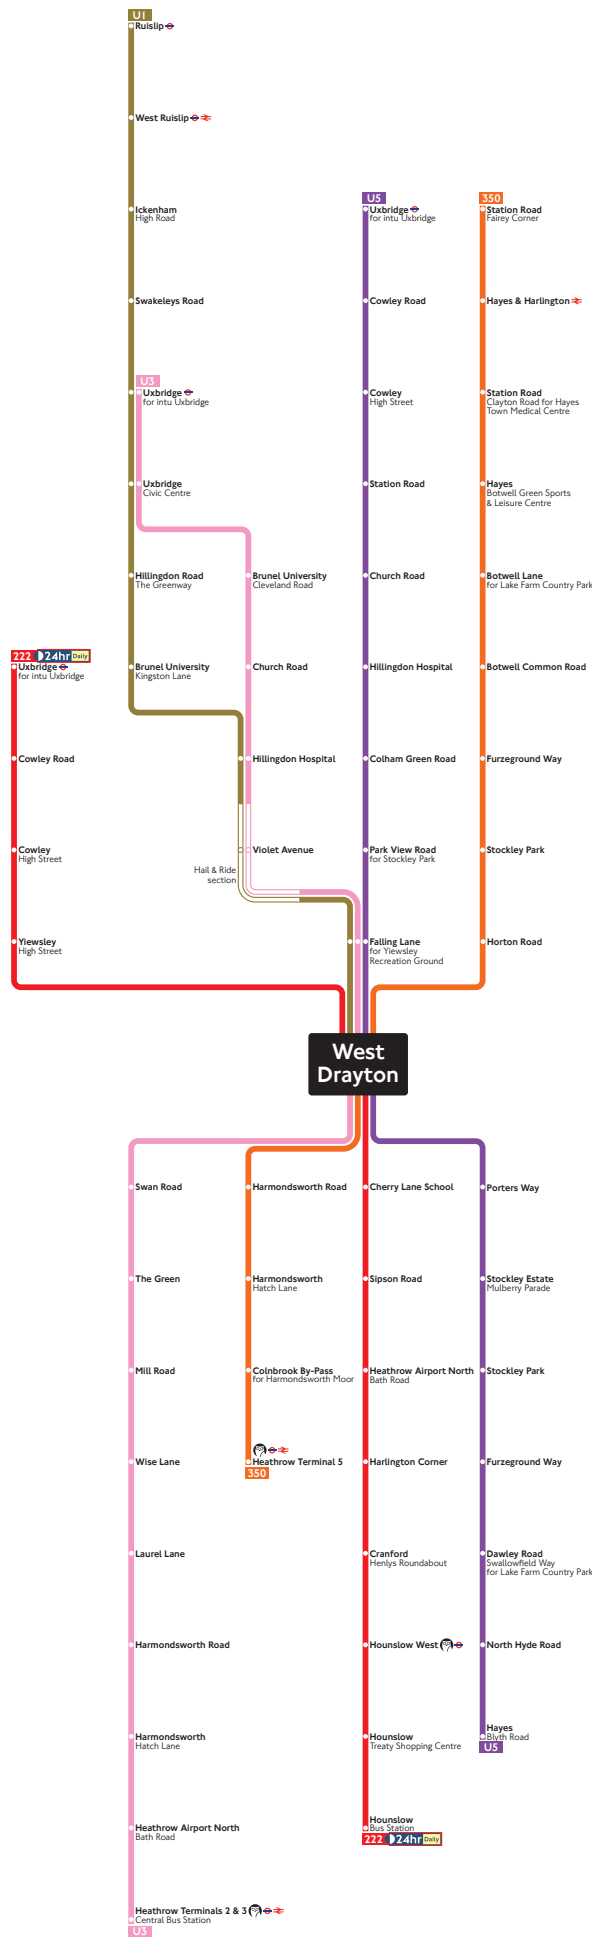

Buses from West Drayton

Destination finder

Destination	Bus routes	Bus stops
B		
Botwell Common Road	350	C E G K
Botwell Lane For Lake Farm Country Park	350	C E G K
Brunel University Cleveland Road	U3	A E G
Brunel University Kingston Lane	U1	A E
C		
Cherry Lane School	222	B F H J
Church Road	U3	A E G
	U5	A E G K
Colham Green Road	U5	A E G K
Colnbrook By-Pass for Harmondsworth Moor	350	D F H J
Cowley High Street	222 U5	A E G K
Cowley Road	222 U5	A E G K
Cranford Henlys Roundabout	222	B F H J
D		
Dallow Road Swallowfield Way For Lake Farm Country Park	U5	B F H J
F		
Falling Lane For Viewleys Recreation Ground	U1	A E
	U3	A E G
	U5	A E G K
Furzground Way	350	C E G K
	U5	B F H J
H		
Harlington Corner	222	B F H J
Harmondsworth Hatch Lane	350	D F H J
	U3	B F H
Harmondsworth Road	350	D F H J
	U3	B F H
Hayes Blyth Road	U5	B F H J
Hayes Botwell Green Sports & Leisure Centre	350	C E G K
Hayes & Harlington	350	C E G K
Heathrow Airport North Bath Road	222	B F H J
	U3	B F H
Heathfield Terminals 2 & 3 Central Bus Station	U3	B F H
Heathrow Terminal 5	350	D F H J
Hillingdon Hospital	U1	A E
	U3	A E G
	U5	A E G K
Hillingdon Road The Greenway	U1	A E
Horton Road	350	C E G K

Sign up for an online account to top up online and see your travel history and spending.

Key

Connections with London Underground

Connections with National Rail

Tube station with 24-hour service Friday and Saturday nights