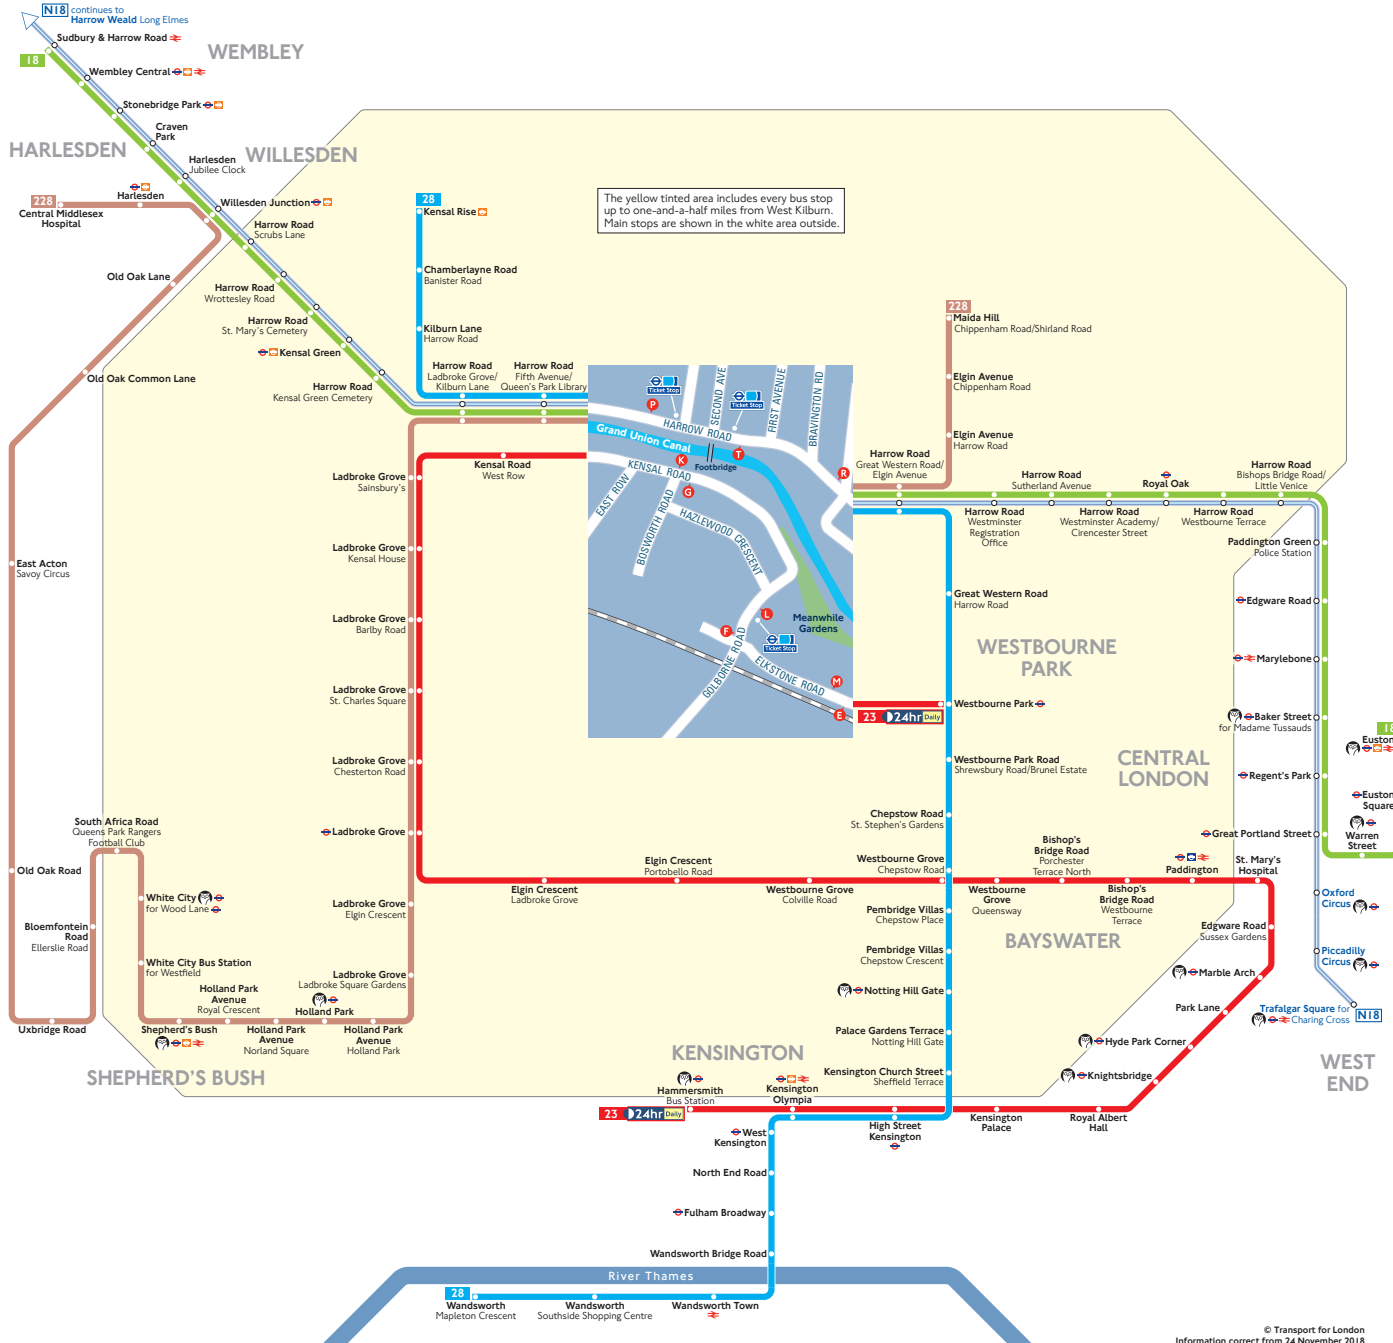

Buses from West Kilburn

Route finder

Bus route	Towards	Bus stops
18	Euston	P R
	Sudbury & Harrow Road	T
23	Hammersmith	E F G
	Westbourne Park	K L M
28	Kensal Rise	T
	Wandsworth	P R
228	Central Middlesex Hospital	T
	Maida Hill	P R

Night buses

Bus route	Towards	Bus stops
N18	Harrow Weald	T
	Trafalgar Square	P R

Key

- 18 Day buses in black
- N18 Night buses in blue
- Connections with London Underground
- Connections with London Overground
- Connections with TfL Rail
- Connections with National Rail
- Tube station with 24-hour service Friday and Saturday nights

Ways to pay

Use contactless (card or device). It's the same fare as Oyster pay as you go and you don't need to top up

Download the free TfL app to top up or buy a ticket anytime, anywhere, or visit tfl.gov.uk/oyster. Alternatively, find your nearest Oyster Ticket Stop at tfl.gov.uk/ticketstopfinder or visit your nearest TfL station

The Hopper fare offers you unlimited pay as you go Bus and Tram journeys within one hour for £1.50. Always use the same card or device to touch in

If you fail to show on demand a ticket, validated smartcard or other travel authority valid for the whole of your journey you may be liable for a penalty fare or prosecuted.