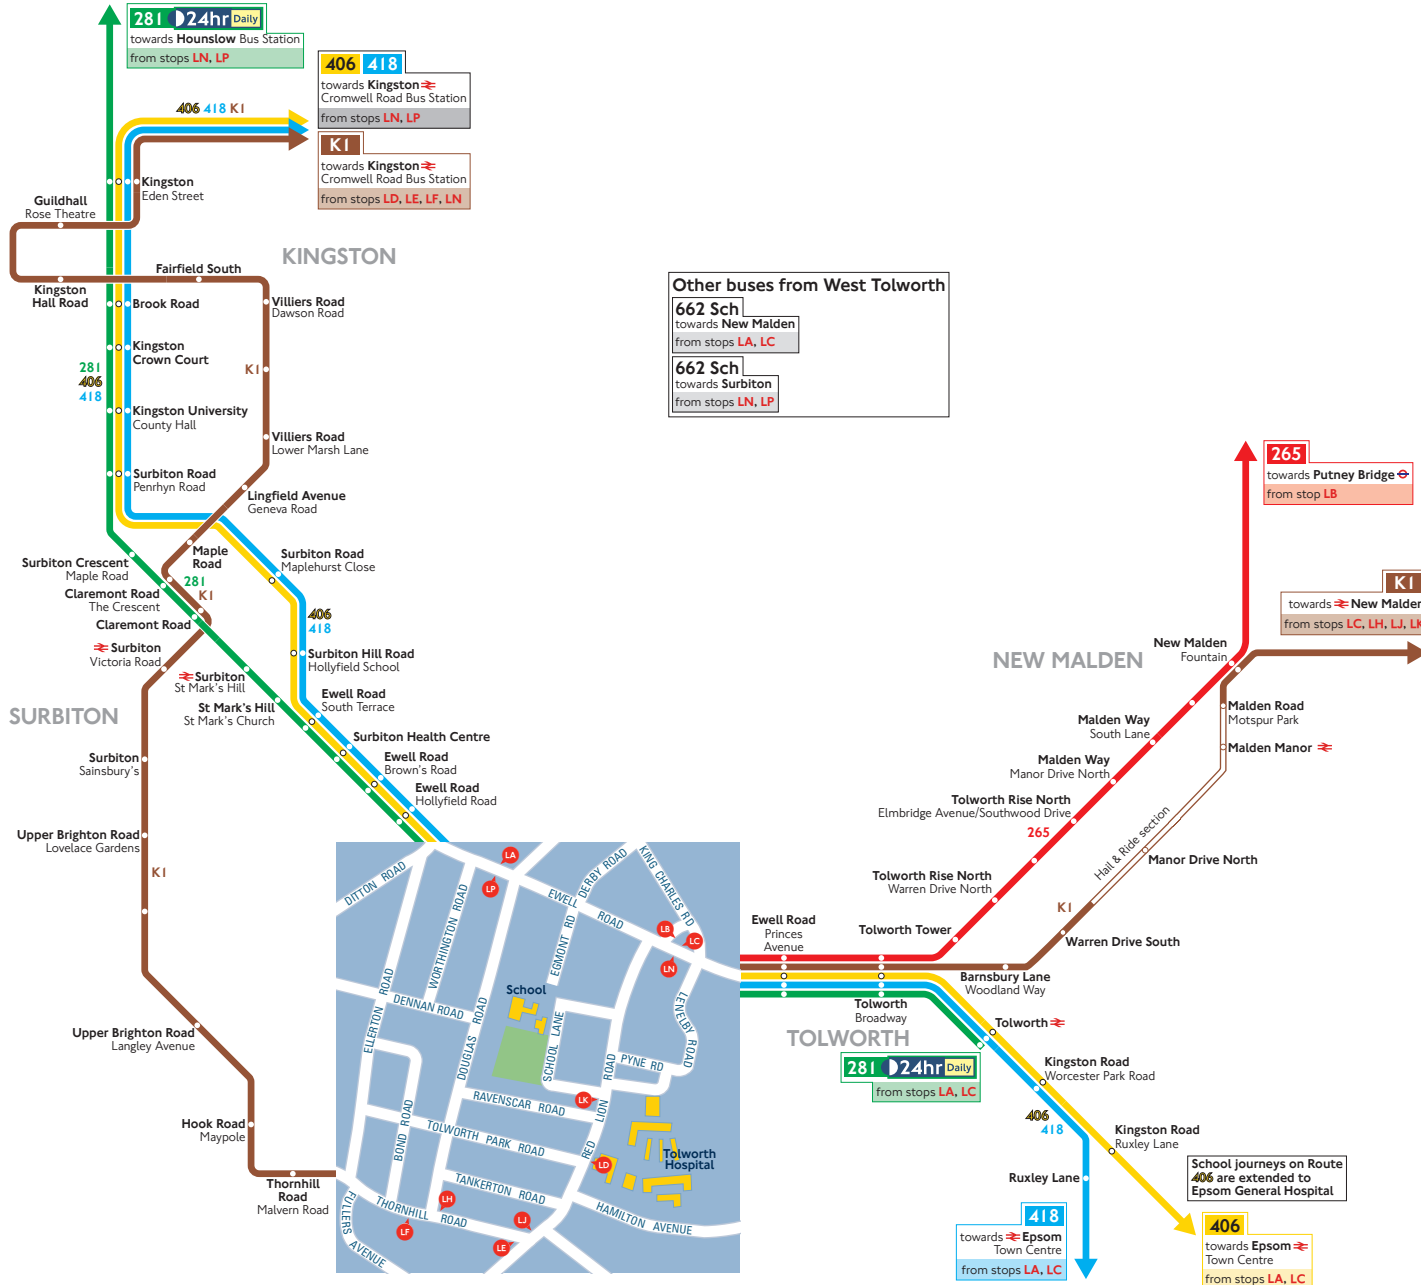

Buses from West Tolworth

How to use this map

- Find your destination on the map or in the Destination finder
- See the coloured lines on the map and numbers in the Destination finder for the bus routes that go to your destination
- Check the Destination finder and map (at the end of each coloured line) for the bus stops to catch your bus from
- Use the central map to find the nearest bus stop for your route
- Look for the bus stop letters at the top of the stop (see example for stop A to the right)

Key

	Connections with London Underground
	Connections with National Rail
	Connections with river boats
	Sch School journeys

Ways to pay

- Use contactless (card or device). It's the same fare as Oyster pay as you go and you don't need to top up
- Download the free TfL app to top up or buy a ticket anytime, anywhere, or visit tfl.gov.uk/oyster. Alternatively, find your nearest Oyster Ticket Stop at tfl.gov.uk/ticketstopfinder or visit your nearest TfL station
- The Hopper fare offers you unlimited pay as you go Bus and Tram journeys within one hour. Always use the same card or device to touch in
- If you fail to show on demand a ticket, validated smartcard or other travel authority valid for the whole of your journey you may be liable for a penalty fare or prosecuted.