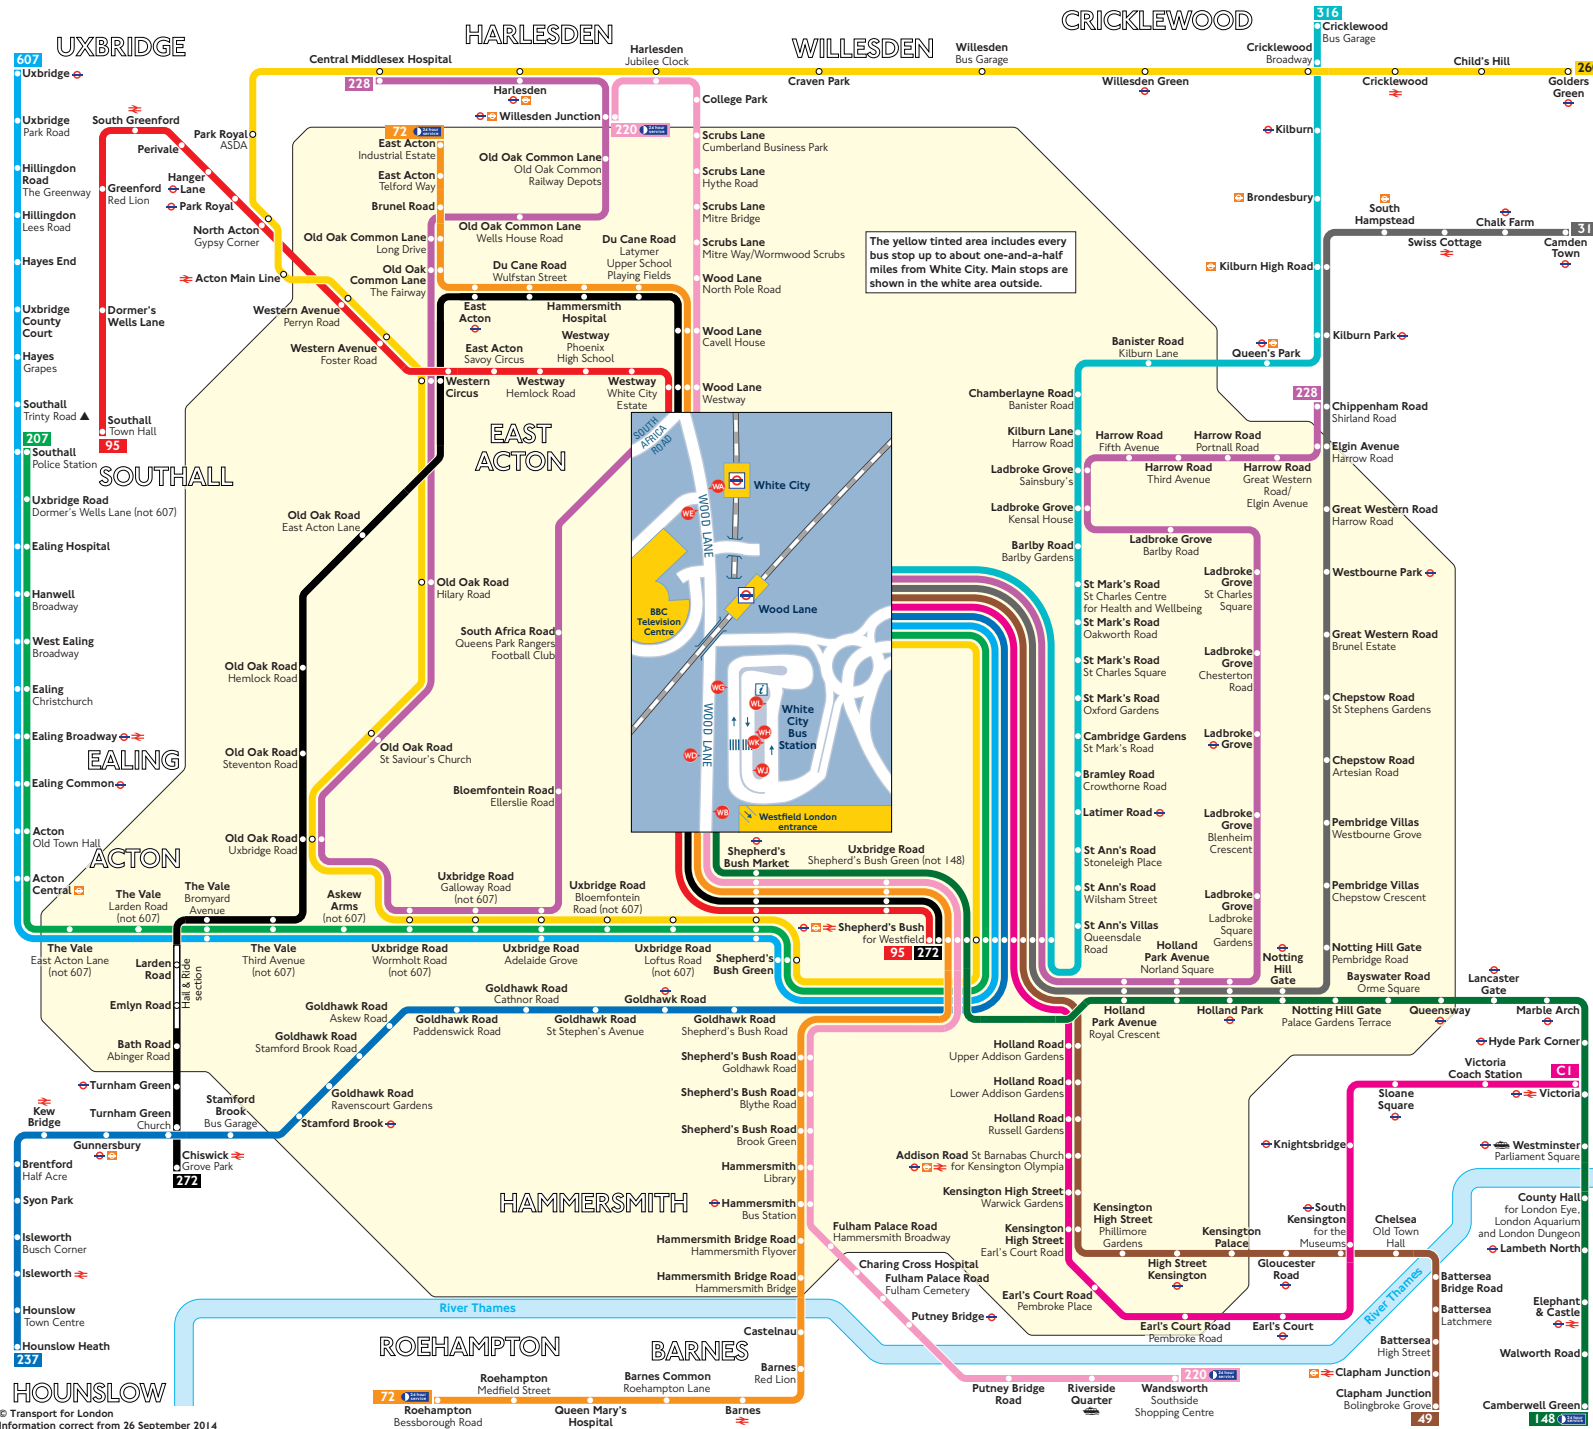

Buses from White City

Key

- Connections with London Underground
- Connections with London Overground
- Connections with National Rail
- Connections with river boats
- Limited stop
- Not served weekday morning and evening peak hours or Saturday shopping hours

Red discs show the bus stop you need for your chosen bus service. The disc appears on the top of the bus stop in the street (see map of town centre in centre of diagram).

Route finder

Day buses including 24-hour services

Bus route	Towards	Bus stops
31	Camden Town	WL
49	Clapham Junction	WL
72	East Acton	WB WE
	Roehampton	WB WB
	Shepherd's Bush	WB WB
	Southall	WB WE
	Camberwell Green	WB WE
148	Southall	WB
207	Wandsworth	WB WB
220	Willesden Junction	WB WE
228	Central Middlesex Hospital	WB WE
	Maida Hill	WB WB
237	Hounslow Heath	WB
260	Golders Green	WB
272	Chiswick	WB WE
	Shepherd's Bush	WB WB
316	Cricklewood	WB
607	Uxbridge	WB
CI	Victoria	WB