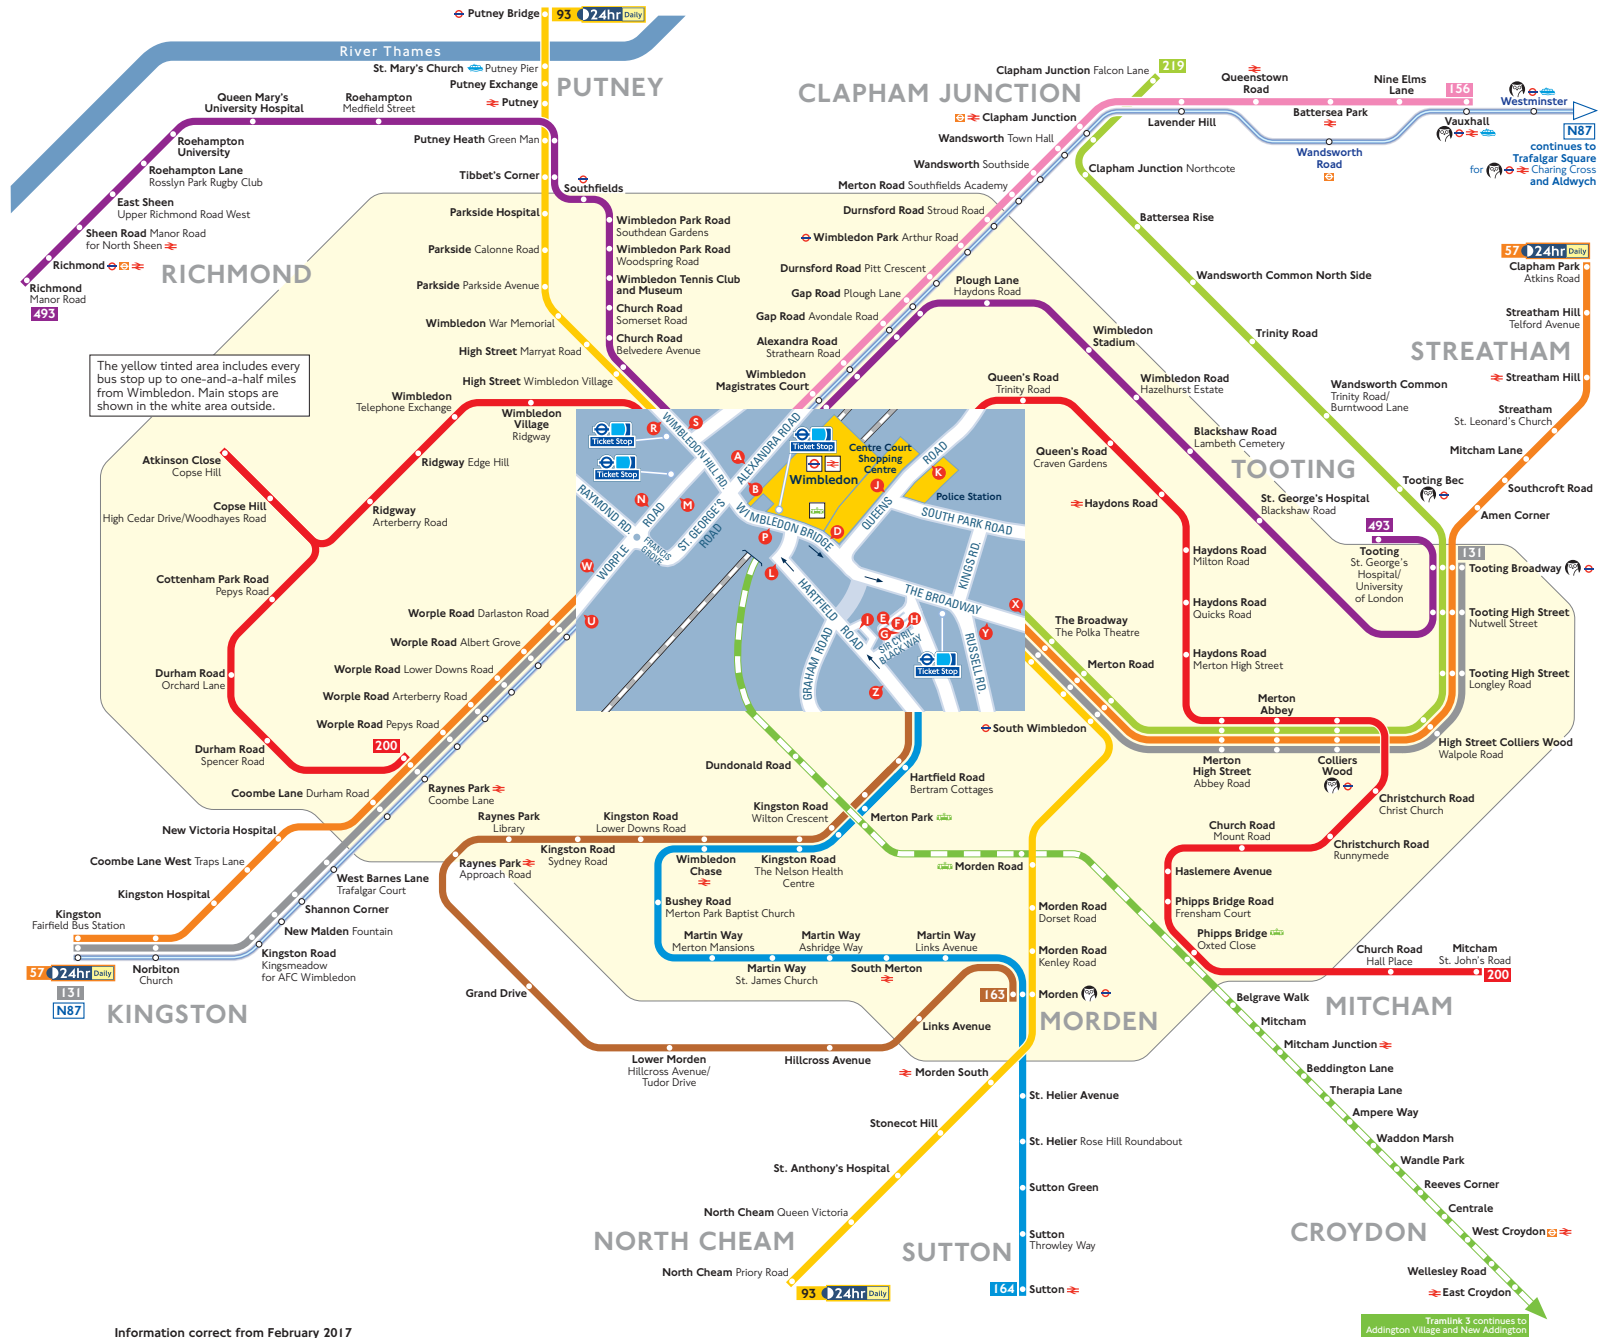

Buses and trams from Wimbledon

Route finder

Bus route	Towards	Bus stops
57	Clapham Park	D N W X
	Kingston	F L M U Y
93	North Cheam	D S X
	Putney Bridge	G L R Y
131	Kingston	F L M U Y
	Tooting Broadway	D N W X
156	Vauxhall	A E P
163	Morden	D H N
164	Sutton	D H N
200	Mitcham	J S
	Raynes Park	G K L R
219	Clapham Junction	D N X
493	Richmond	B N R
	Tooting	A S

Night buses

Bus route	Towards	Bus stops
N87	Aldwych	A E N P W
	Kingston	B D F L M U

Other buses

Bus route	Towards	Bus stops
KU7	Kingston University Seething Wells ▲	M N

Trams

Tram route	Towards	Tram stop
3	Croydon and New Addington	Platform 10 at station

Key

- 156 Day buses in black
- N87 Night buses in blue
- 3 Tram routes in green
- Connections with London Underground
- Connections with London Overground
- Connections with National Rail
- Tram stop
- Connections with river boats
- Monday to Friday early mornings
- Tube station with 24-hour service Friday and Saturday nights

Ways to pay

	Use your contactless debit or credit card. It's the same fare as Oyster and there is no need to top up.
	Top up your Oyster pay as you go credit or buy Travelcards and bus & tram passes at around 4,000 shops across London.
	Sign up for an online account to top up online and see your travel history and spending