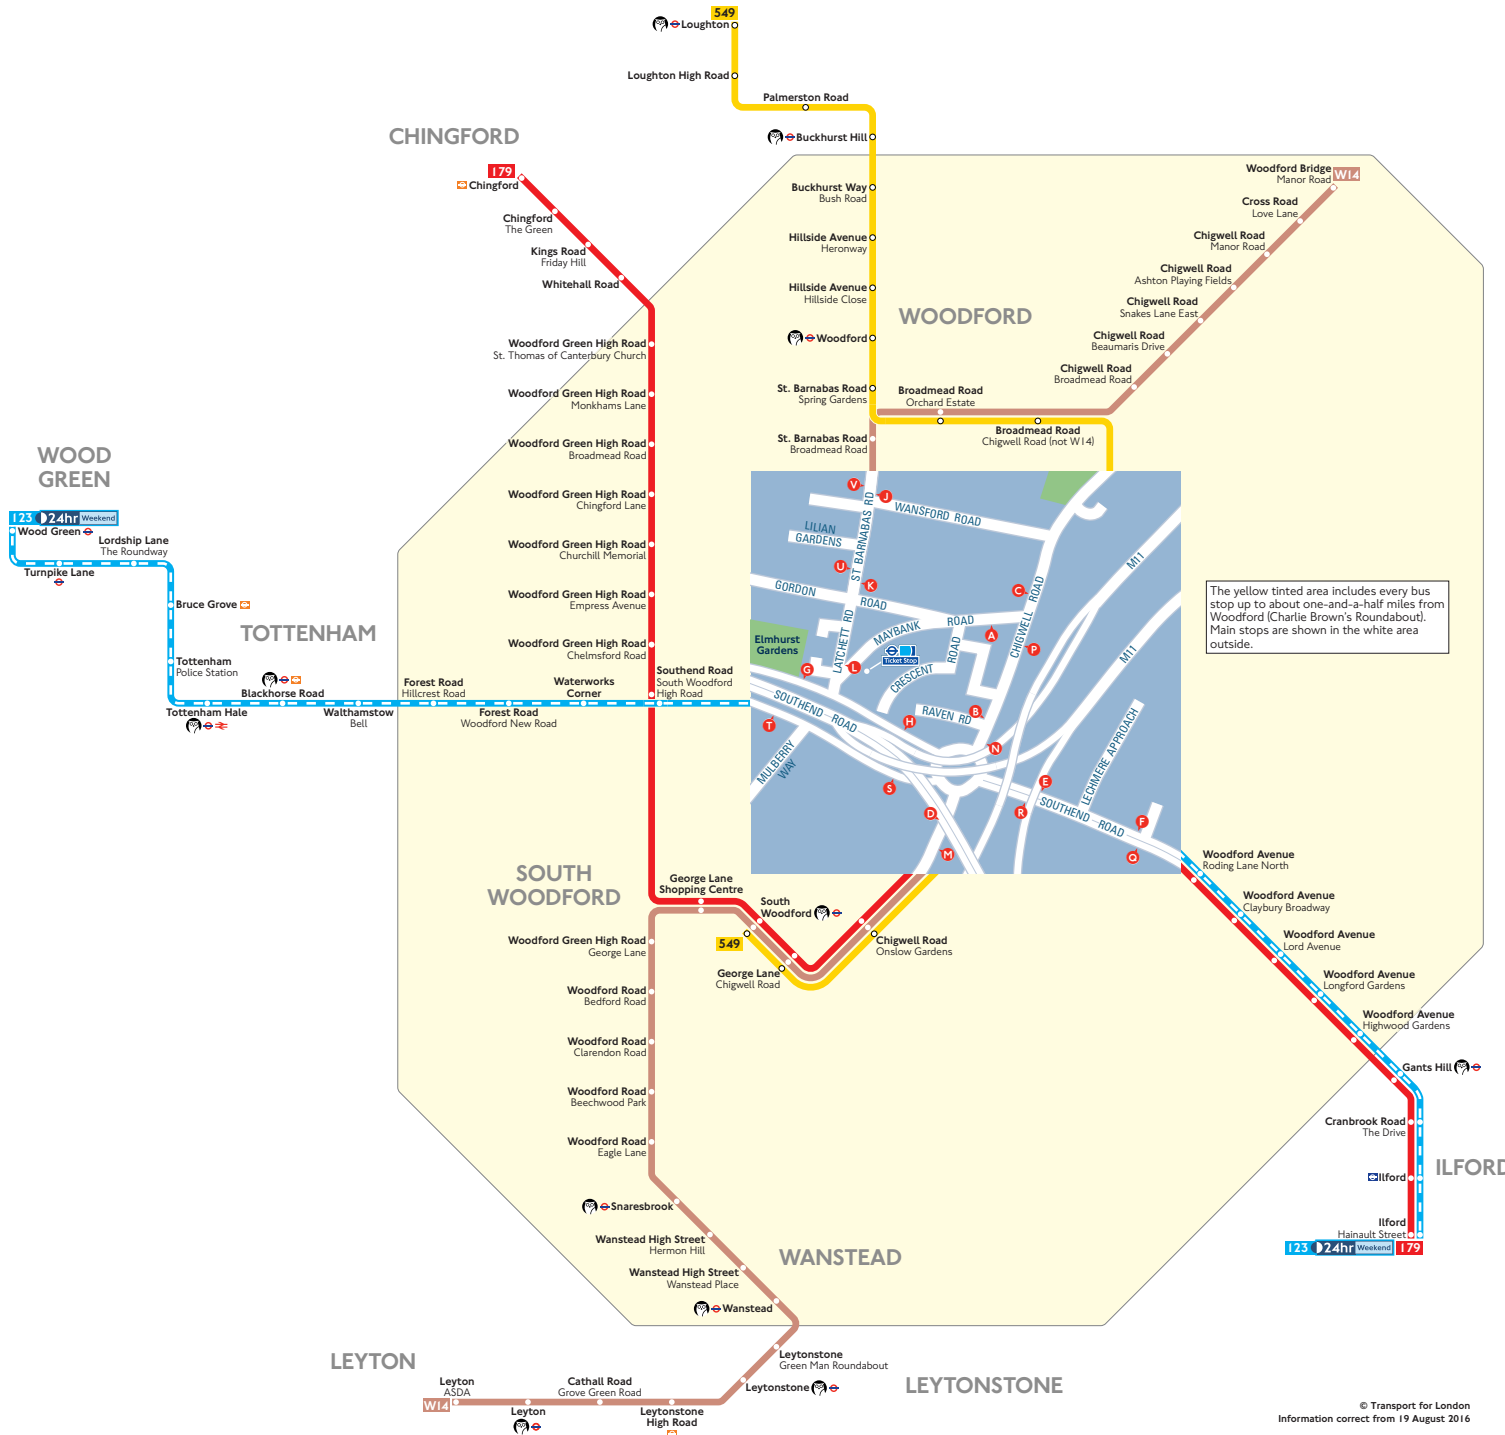

# Buses from Woodford (Charlie Brown's Roundabout)

## Route finder

Bus route	Towards	Bus stops
123 24hr Weekend	Ilford	E F G H
179	Wood Green	Q R S T
	Chingford	M O R
	Ilford	D E F
549	Loughton +	B C D
W14	South Woodford +	M N P
	Leyton	J K L M
	Woodford Bridge	A B D U V

## Other buses

Bus route	Towards	Bus stops
679	Goodmayes	E F G H
School journey	Woodford Wells	Q R S T

## Key

- Connections with London Underground
- Connections with London Overground
- Connections with TfL Rail
- Connections with National Rail
- Operates daily with 24-hour service Friday and Saturday nights
- Tube station with 24-hour service Friday and Saturday nights
- Mondays to Saturdays except evenings