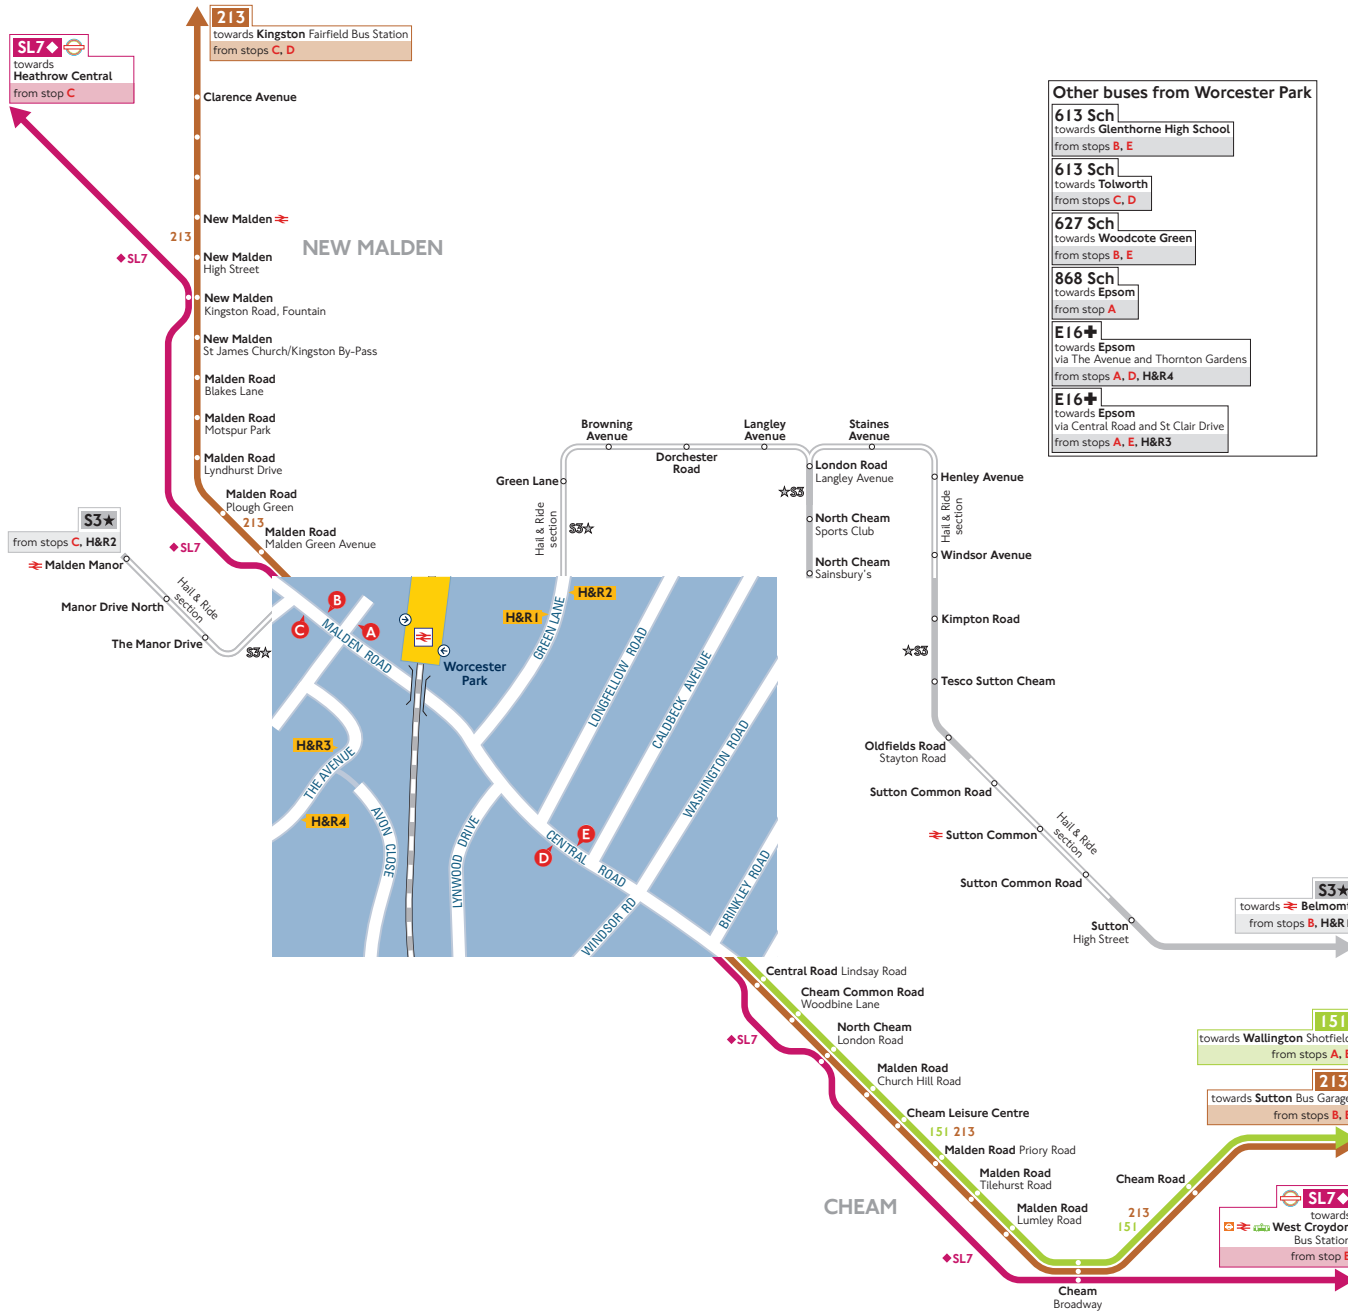

Buses from Worcester Park

Other buses from Worcester Park

- 613 Sch** towards Glenthorne High School from stops B, E
- 613 Sch** towards Totworth from stops C, D
- 627 Sch** towards Woodcote Green from stops B, E
- 868 Sch** towards Epsom from stop A
- E16+** towards Epsom via The Avenue and Thornton Gardens from stops A, D, H&R4
- E16+** towards Epsom via Central Road and St Clair Drive from stops A, E, H&R3

How to use this map

- Find your destination on the map
- See the coloured lines on the map for the bus routes that go to your destination
- Check the map (at the end of each coloured line) for the bus stops to catch your bus from
- Use the central map to find the nearest bus stop for your route
- Look for the bus stop letters at the top of the stop (see example for stop A to the right)

Key

	Superloop express bus route
	Connections with London Underground
	Connections with London Overground
	Connections with Elizabeth line
	Connections with National Rail
	Connections with London Trams
	Tube station with 24-hour service Friday and Saturday nights
	Mondays to Saturdays only
	Mondays to Saturdays except evenings
	Express service
	School journeys
	Route S3 operates as Hail & Ride on the sections of roads marked H&R1 and H&R2 on the map. Buses stop at any safe point along the road. There are no bus stops at these locations, but please indicate clearly to the driver when you wish to board or alight.

SUPERLOOP

Superloop is a network of express bus routes that improves connections and journey times between key outer London town centres and transport hubs. For more information visit tfl.gov.uk/superloop