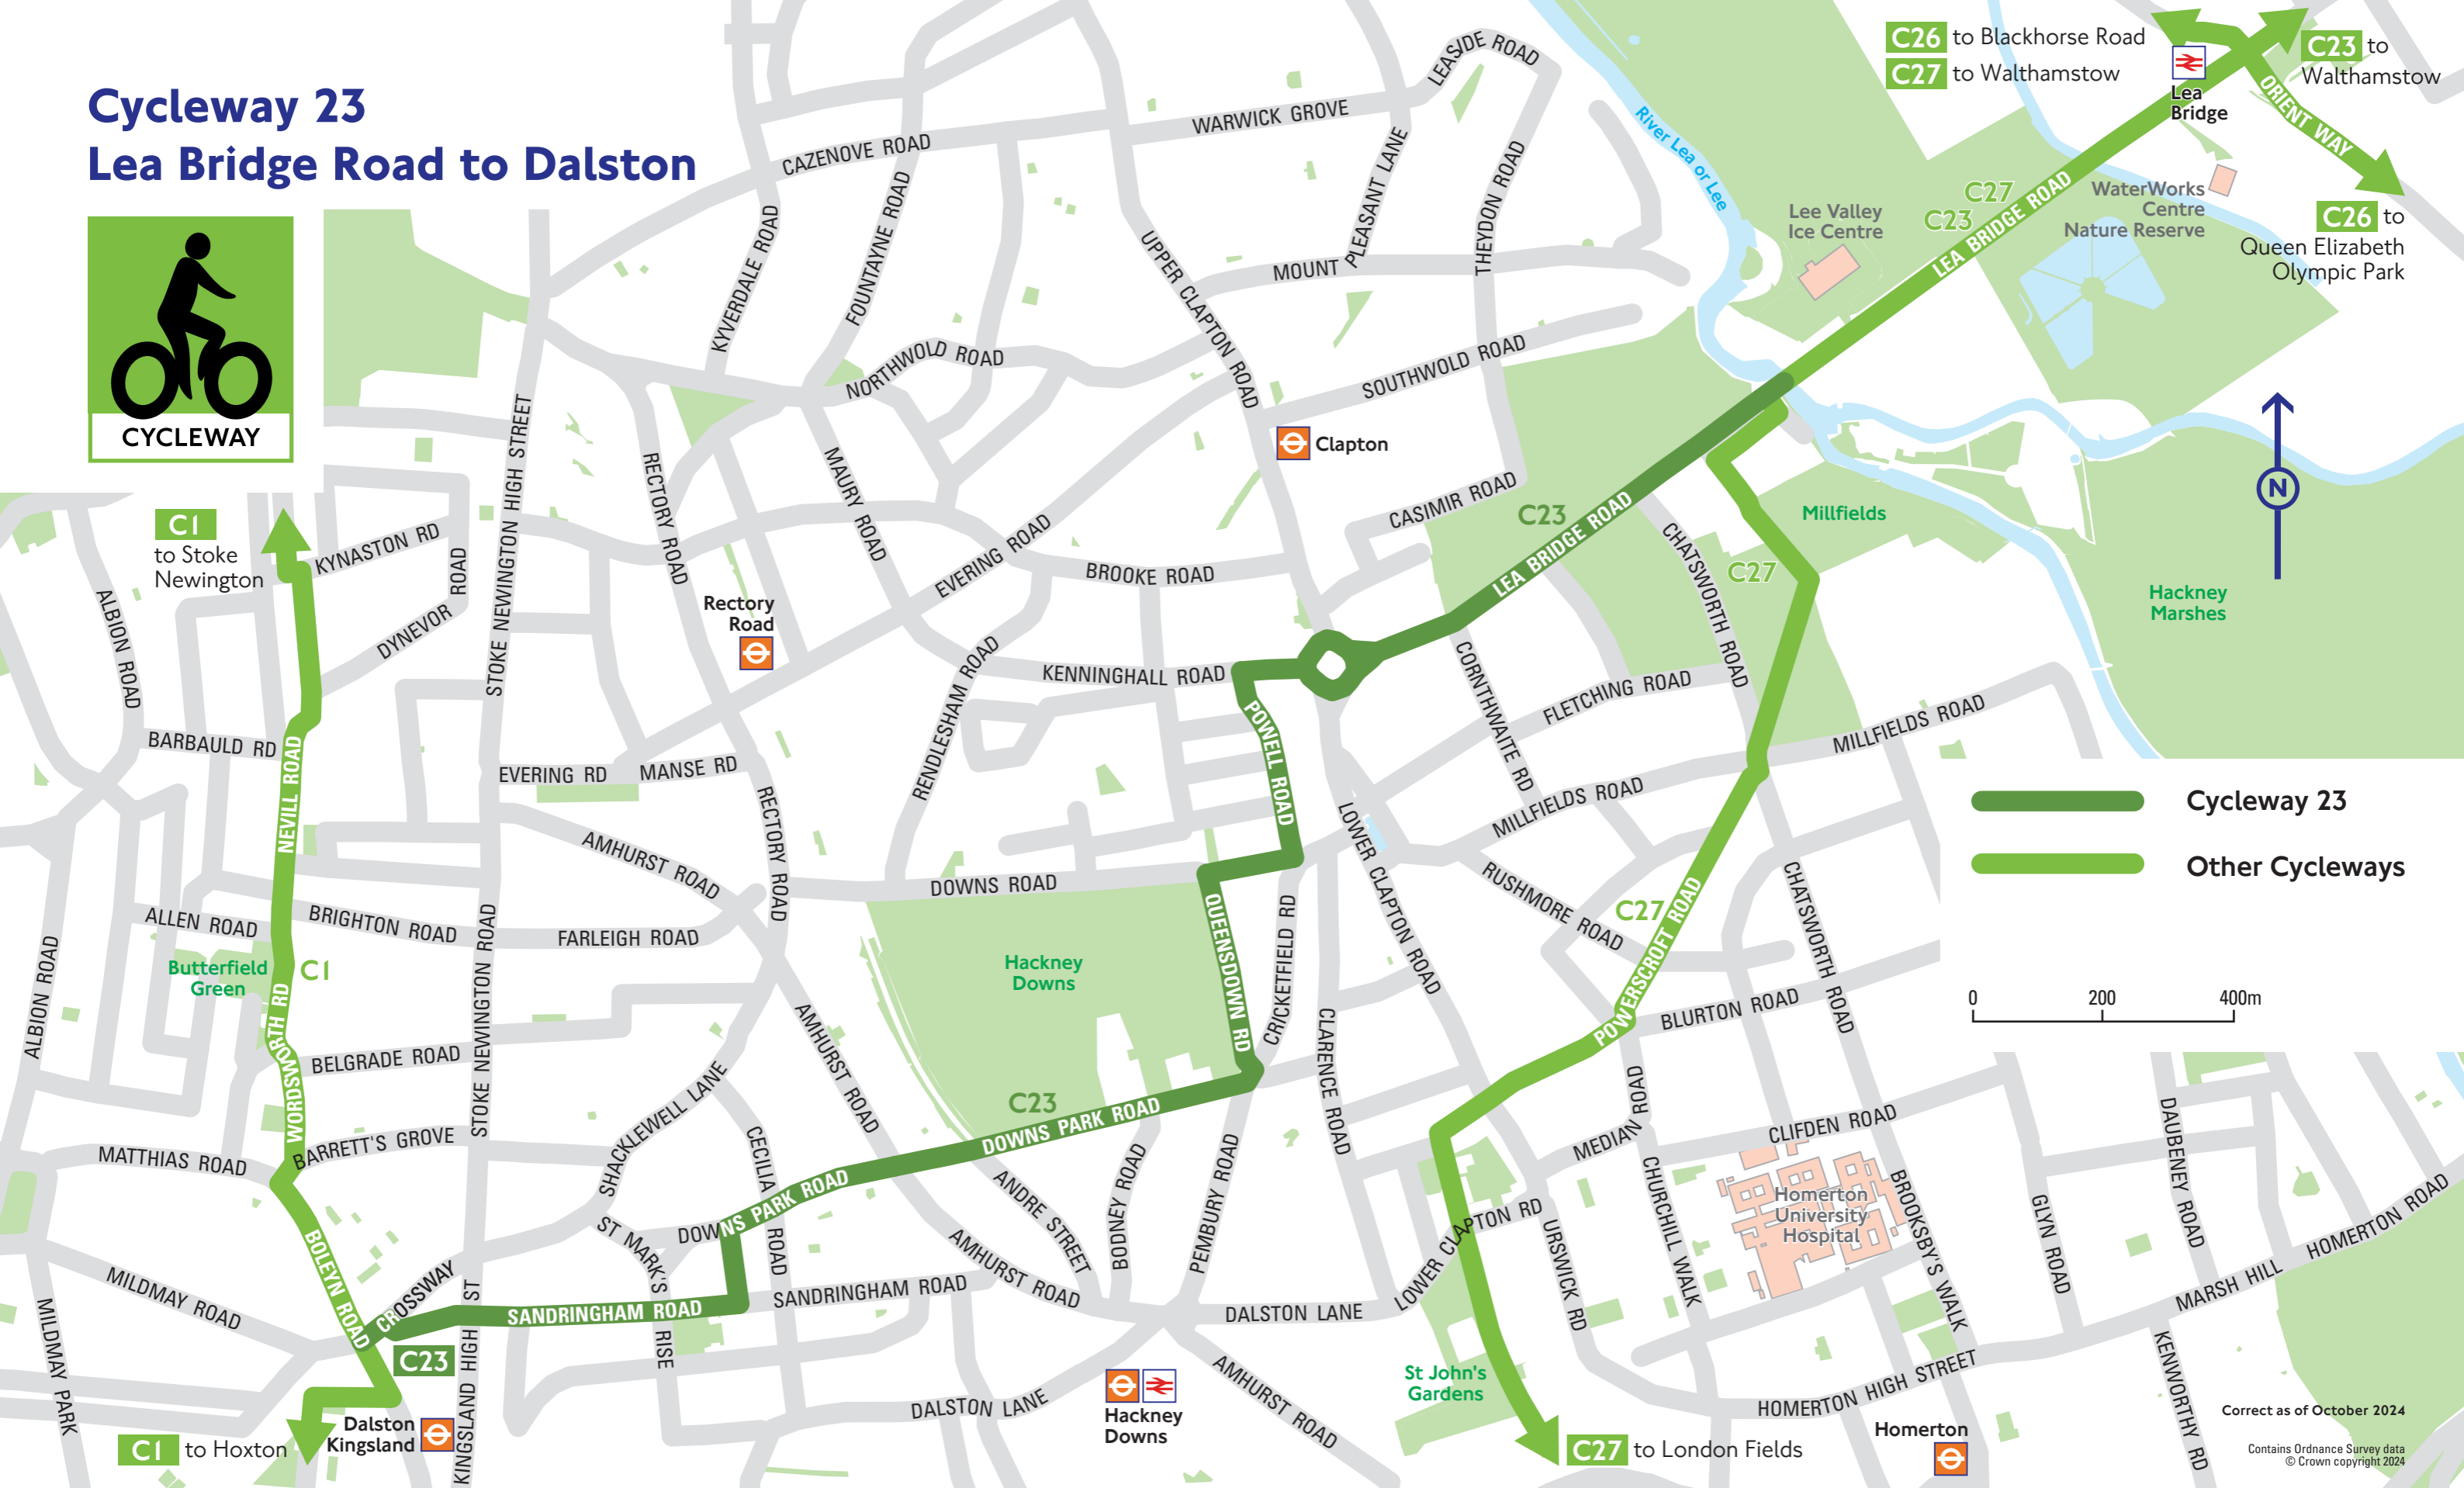

# Cycleway 23 Lea Bridge Road to Dalston

Correct as of October 2024  
 Contains Ordnance Survey data  
 © Crown copyright 2024