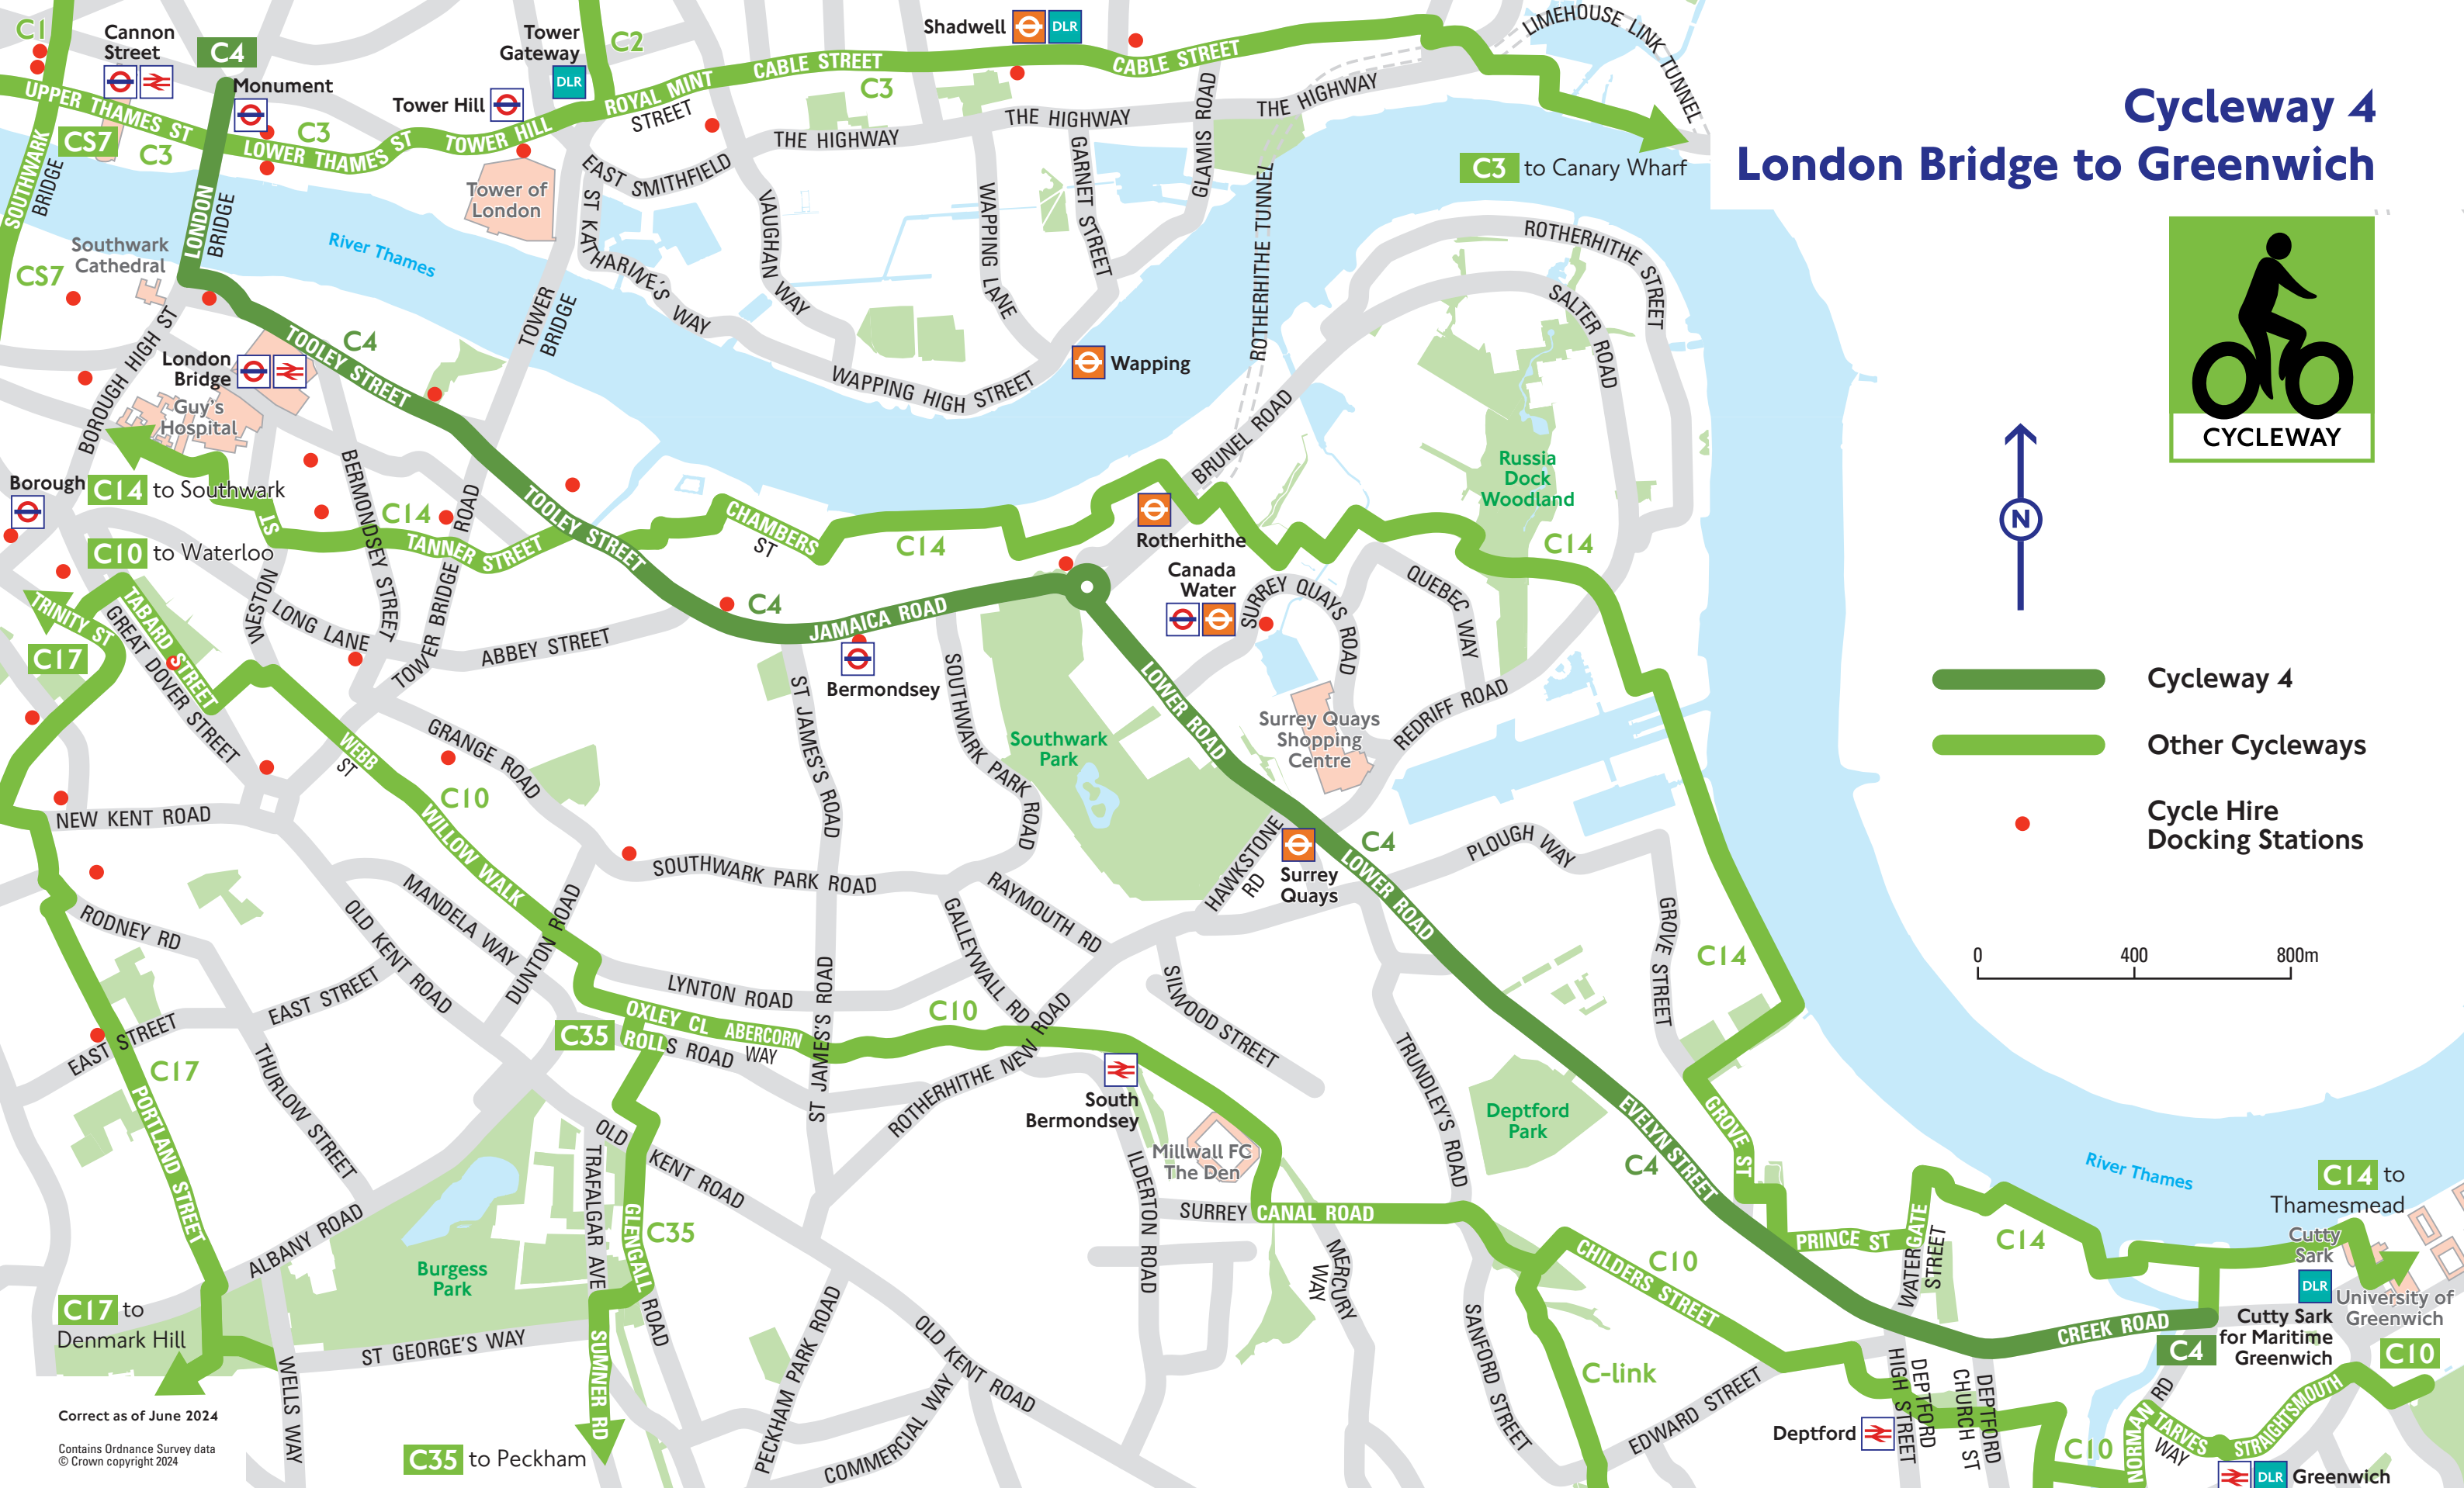

# Cycleway 4 London Bridge to Greenwich

-  Cycleway 4
-  Other Cycleways
-  Cycle Hire Docking Stations

Correct as of June 2024  
Contains Ordnance Survey data  
© Crown copyright 2024