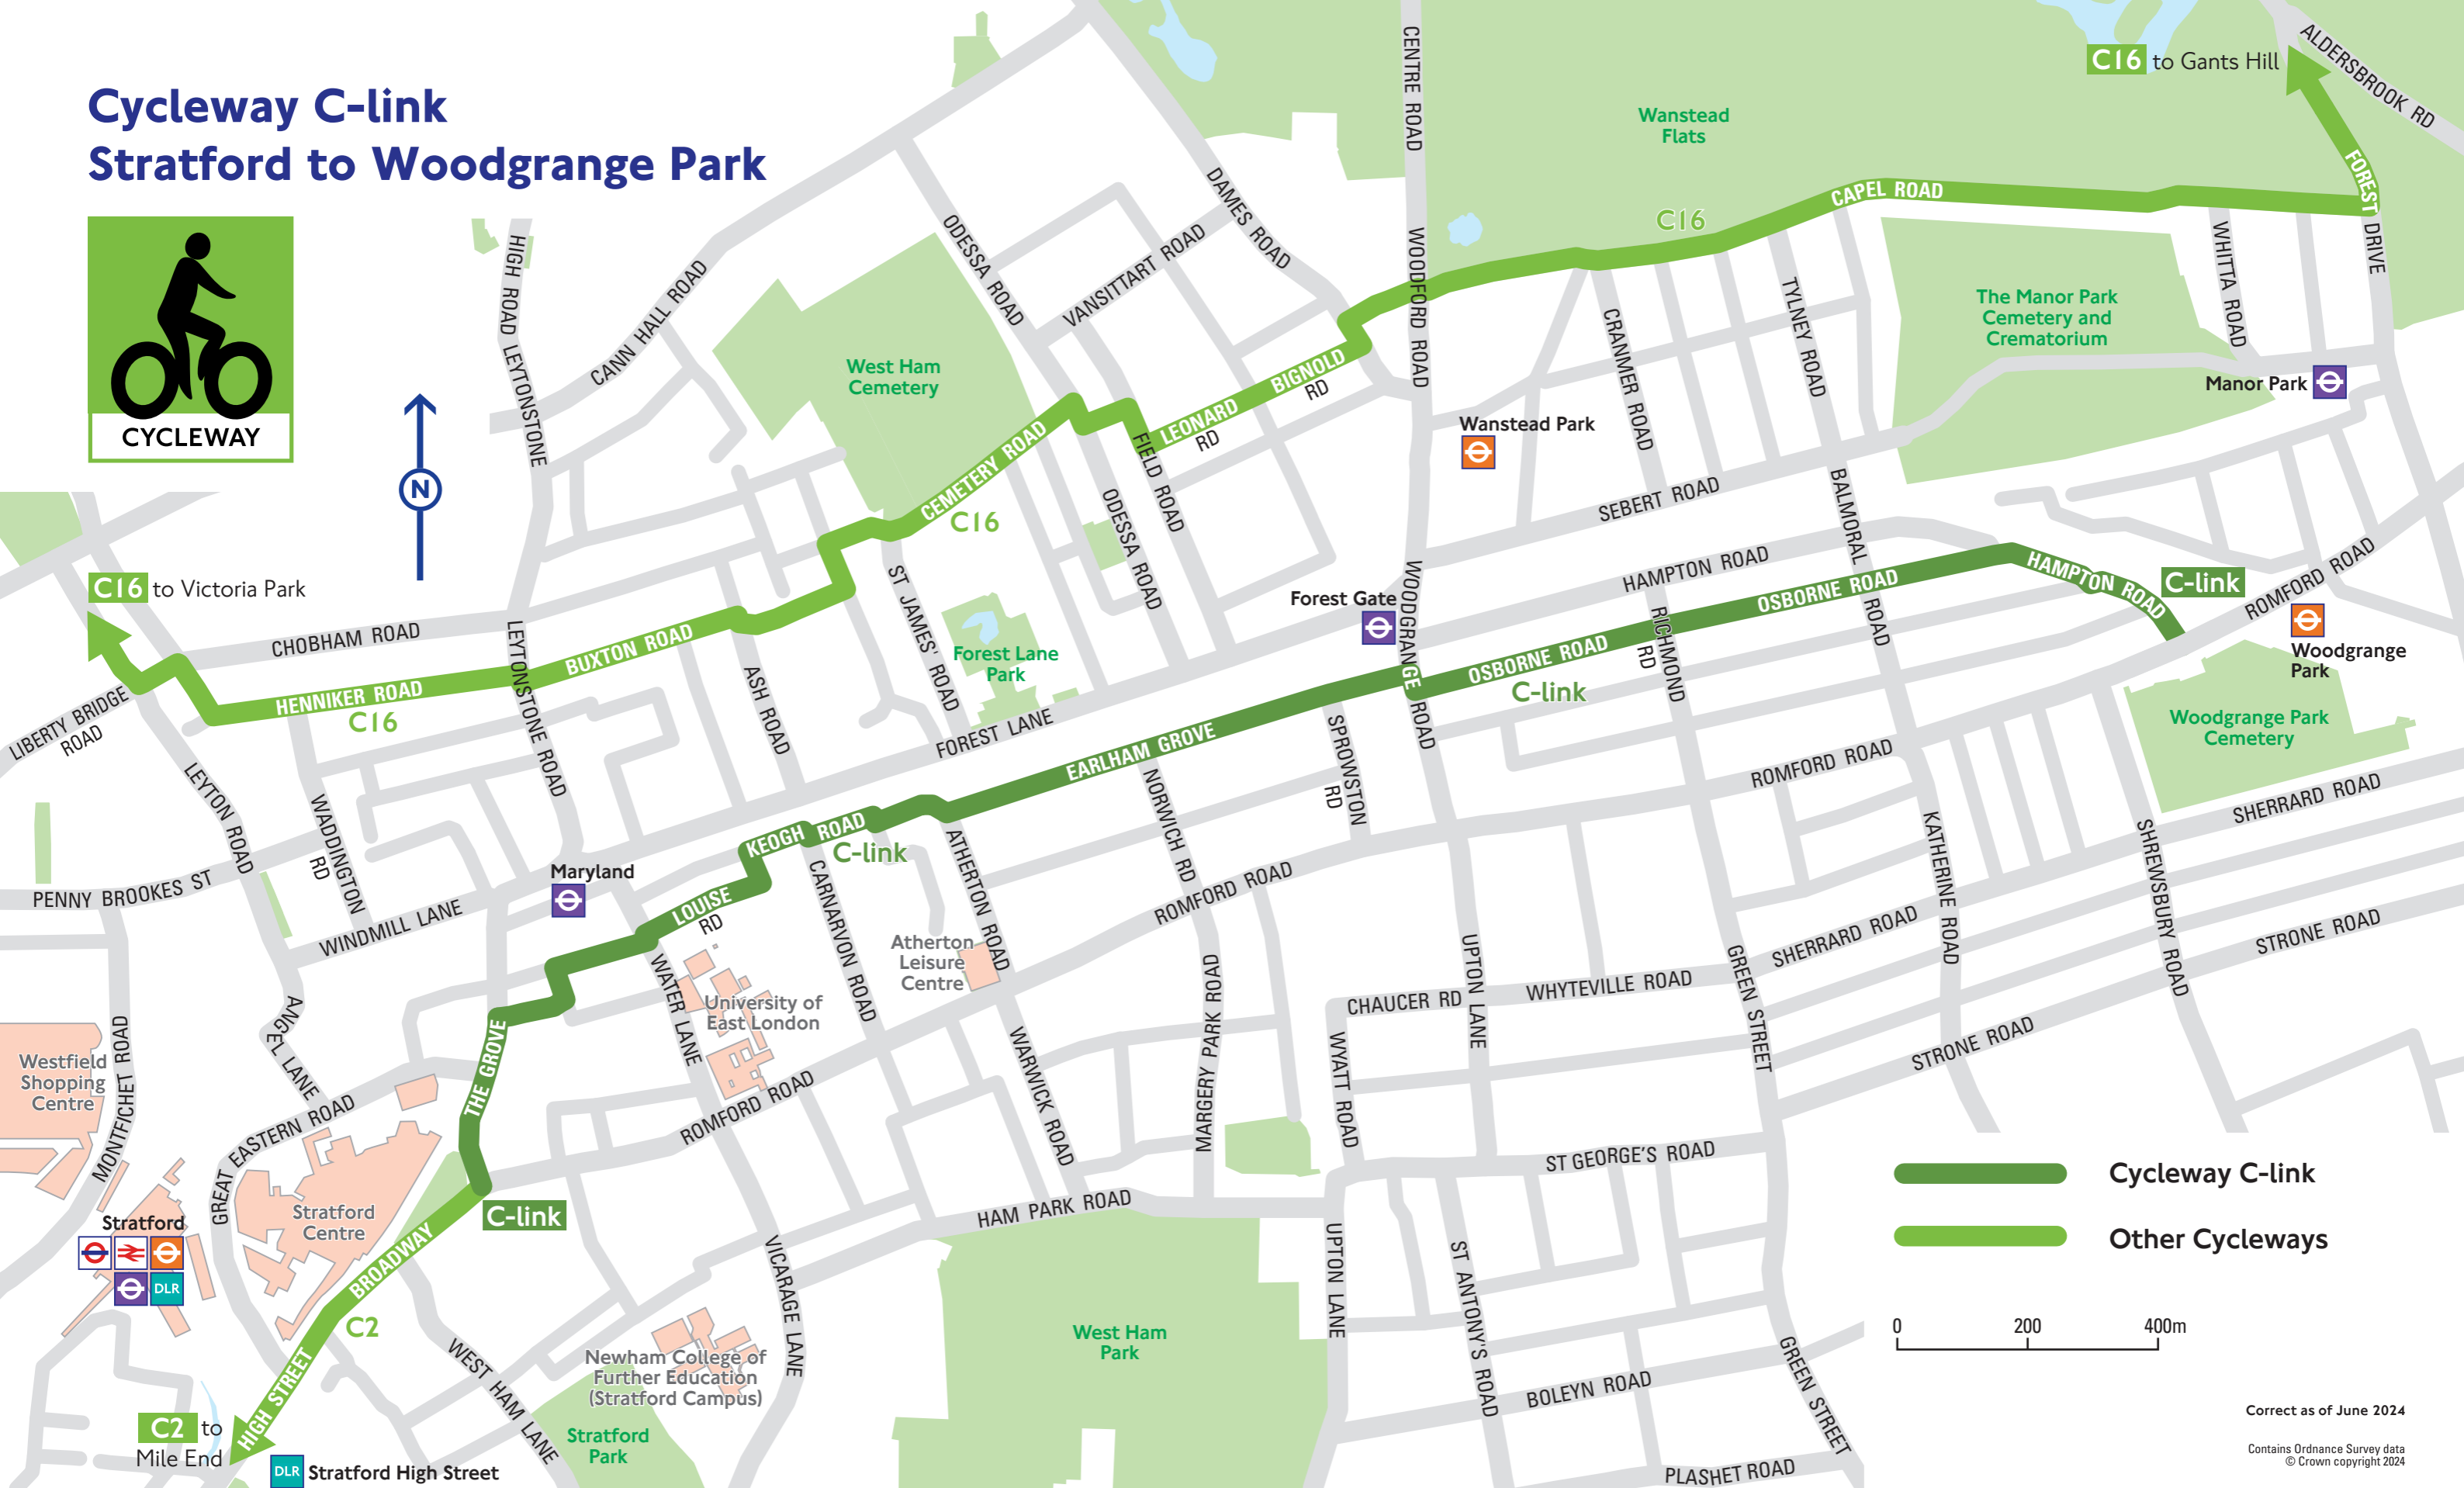

Cycleway C-link Stratford to Woodgrange Park

Cycleway C-link
Other Cycleways

0 200 400m

Correct as of June 2024
Contains Ordnance Survey data
© Crown copyright 2024