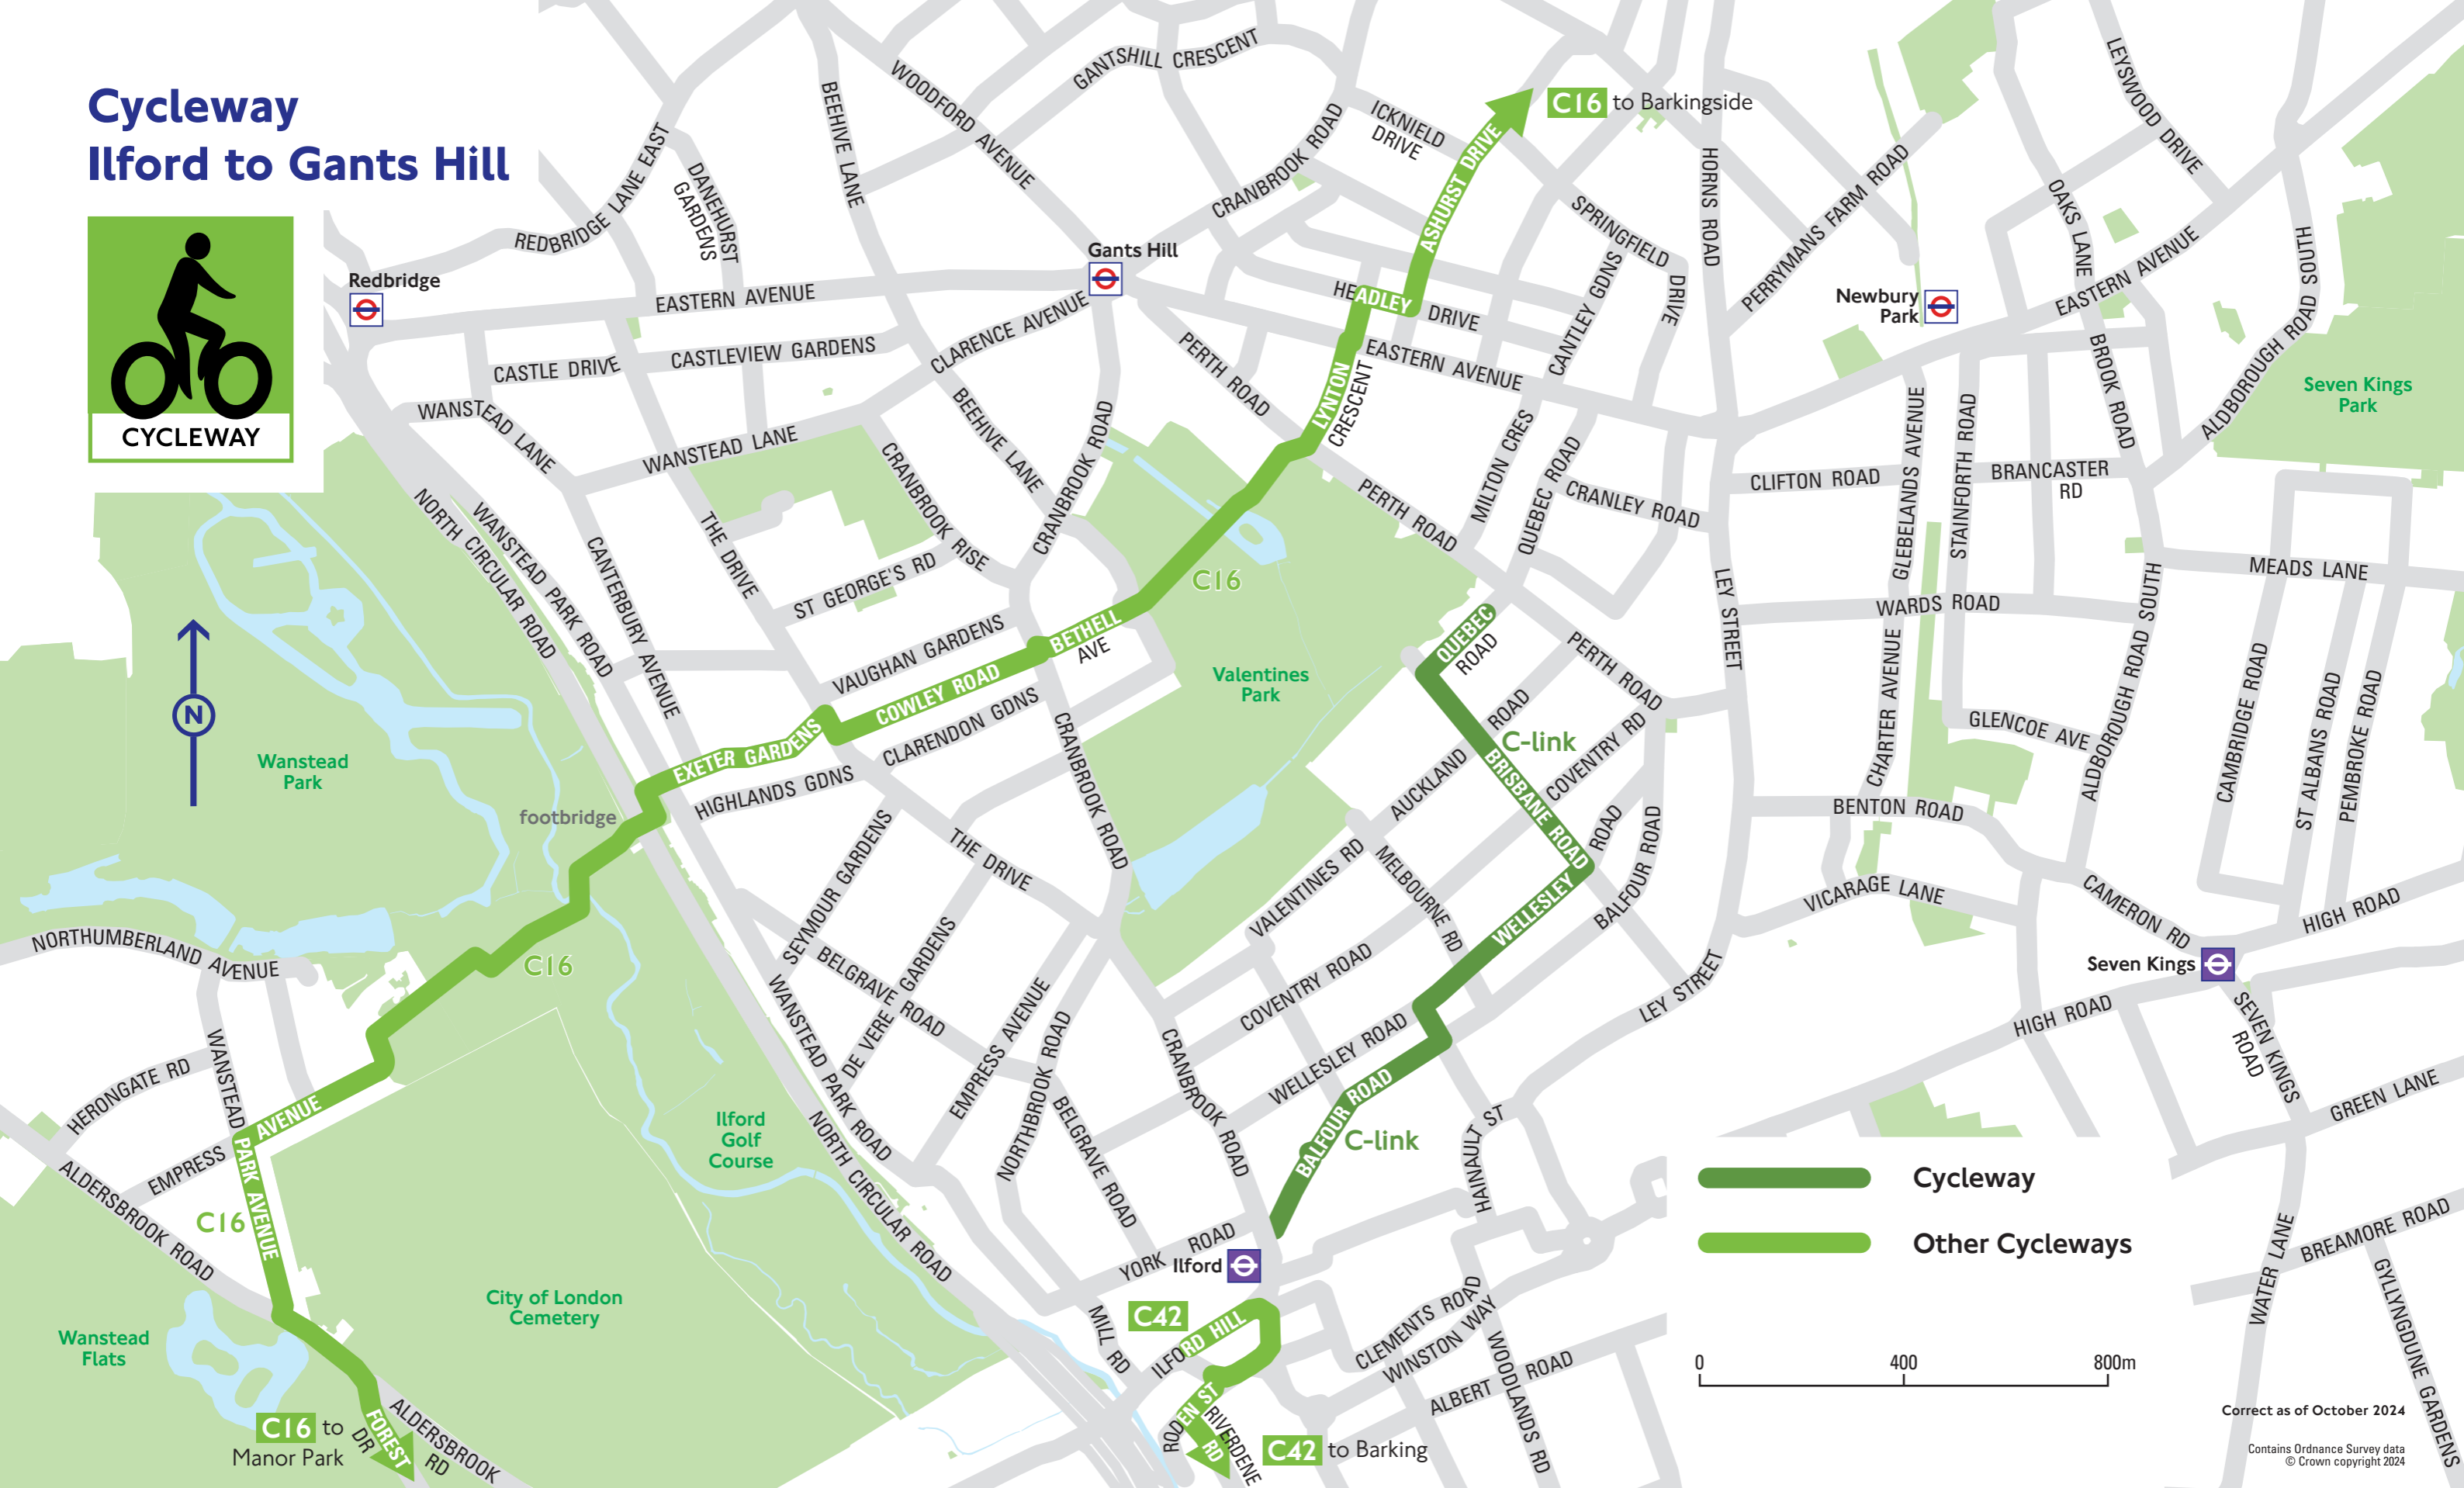

Cycleway Ilford to Gants Hill

Cycleway

Other Cycleways

0 400 800m

Correct as of October 2024
Contains Ordnance Survey data
© Crown copyright 2024