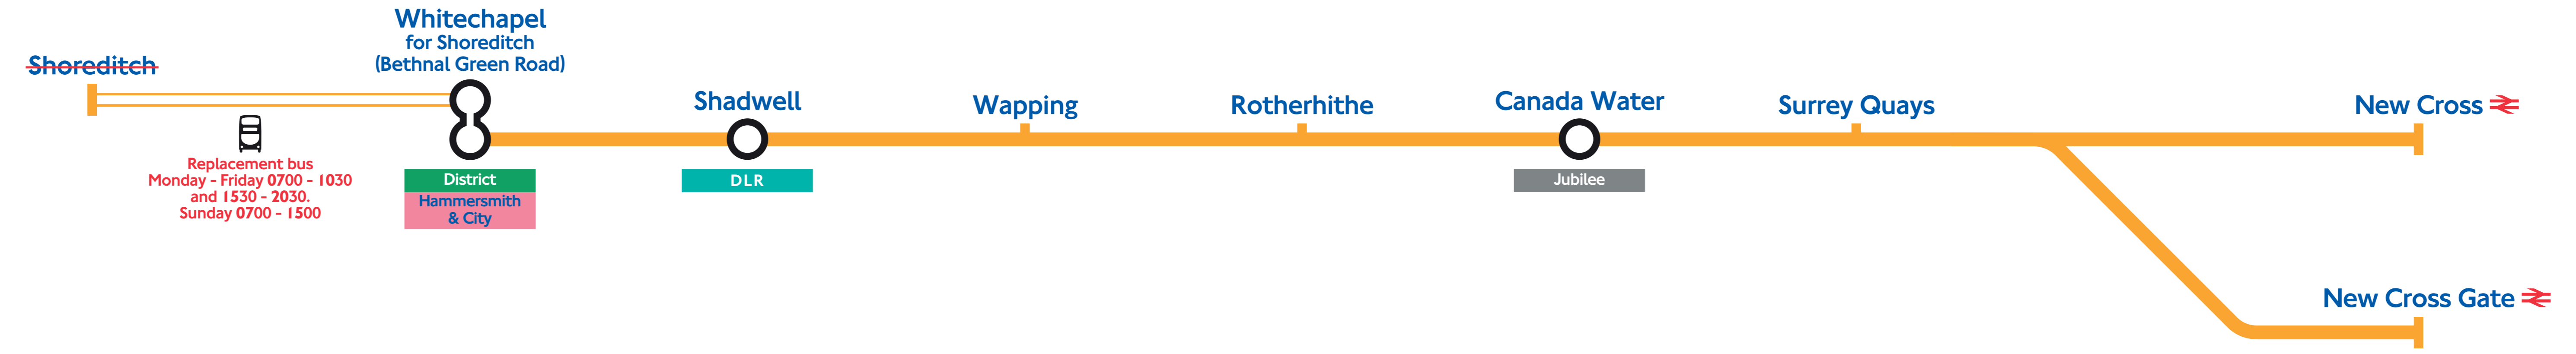

# East London line

# East London line

 Stations with step-free exit from the East London line platforms to the street are shown with this symbol

Monday to Friday  
peak hours and  
Sundays until 1500 only

Shoreditch

Whitechapel

# East London line

Zone 2

# East London line

On Saturday 22 December 2007, the East London line will close for major extension work. Replacement bus services will operate from Sunday 23 December. For further information and travel advice, pick up a leaflet, speak to a member of staff or visit [www.tfl.gov.uk/ellc](http://www.tfl.gov.uk/ellc)