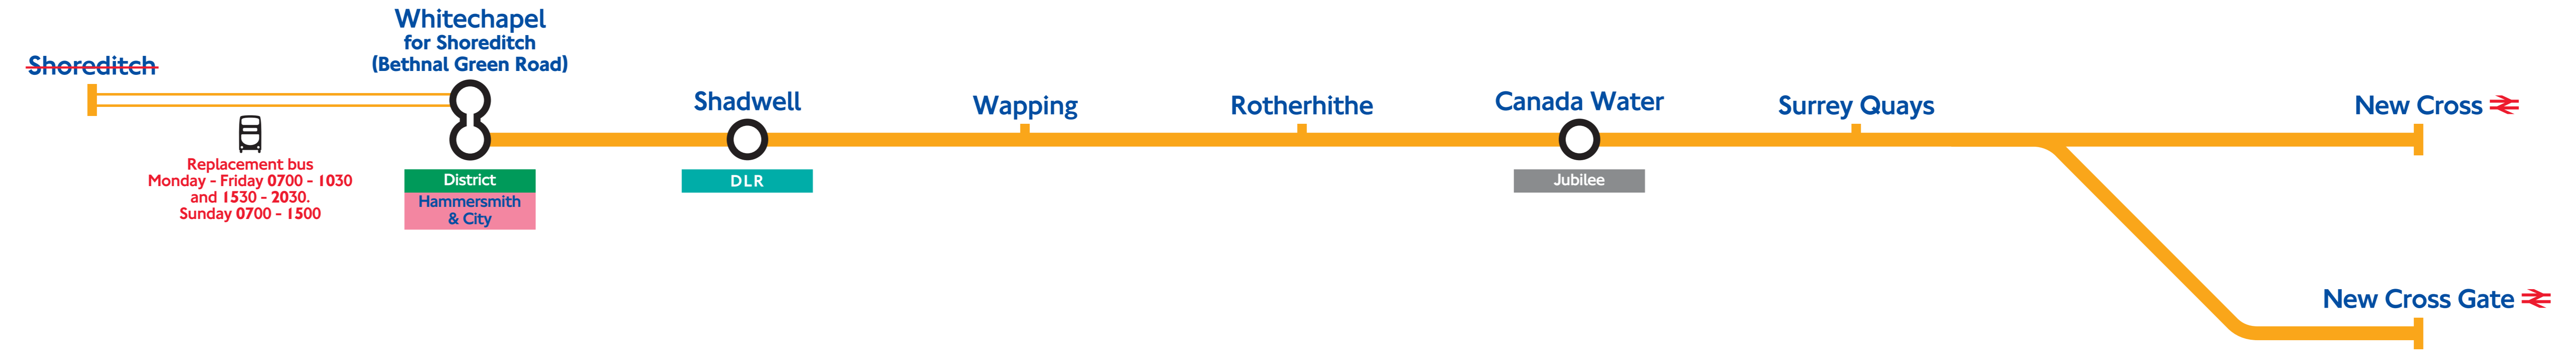

# East London line

# East London line

 Stations with step-free exit from the East London line platforms to the street are shown with this symbol

Monday to Friday  
peak hours and  
Sundays until 1500 only

Shoreditch

Whitechapel

# East London line

Zone 2

# East London line

On Saturday 22 December 2007, the East London line will close for major extension work. Replacement bus services will operate from Sunday 23 December. For further information and travel advice, pick up a leaflet, speak to a member of staff or visit [www.tfl.gov.uk/ellc](http://www.tfl.gov.uk/ellc)