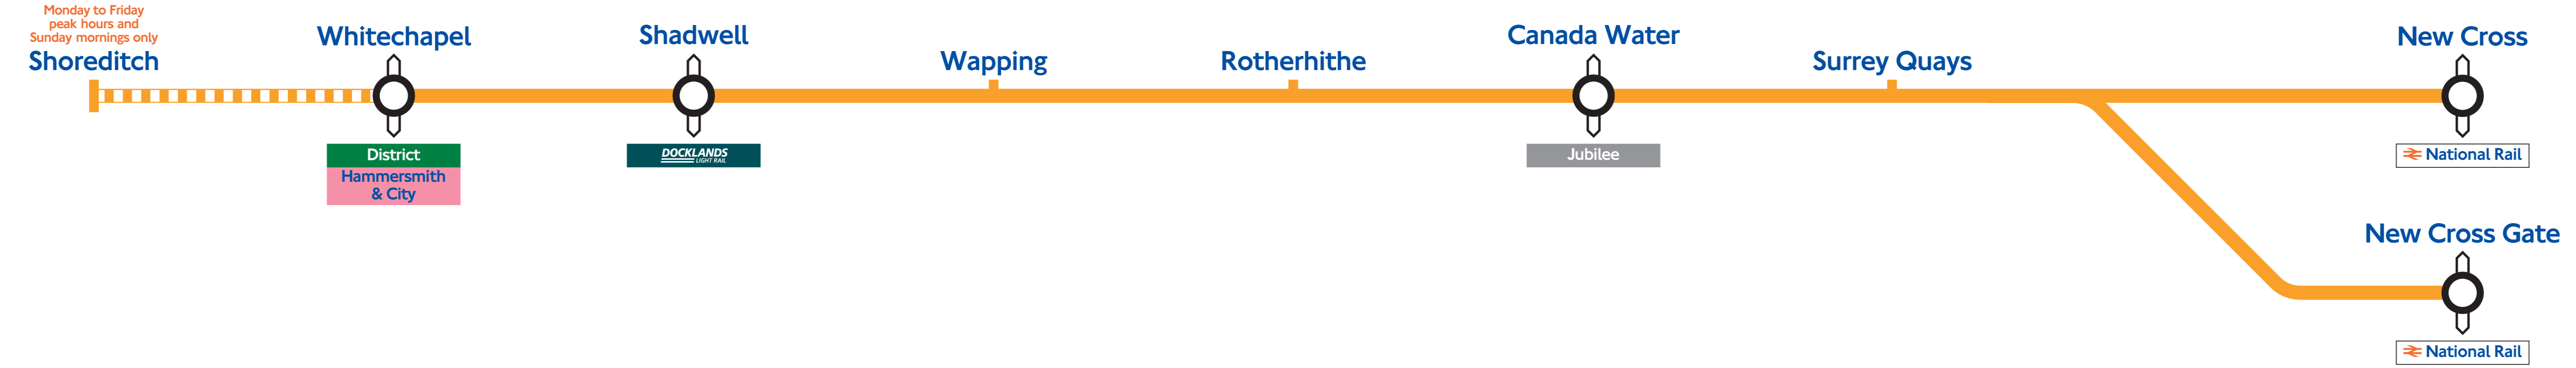

# East London line

Zone 2

# East London line

# East London line

 Stations with step-free exit from the East London line platforms to the street are shown with this symbol

Monday to Friday  
peak hours and  
Sundays until 1500 only

Shoreditch

Whitechapel