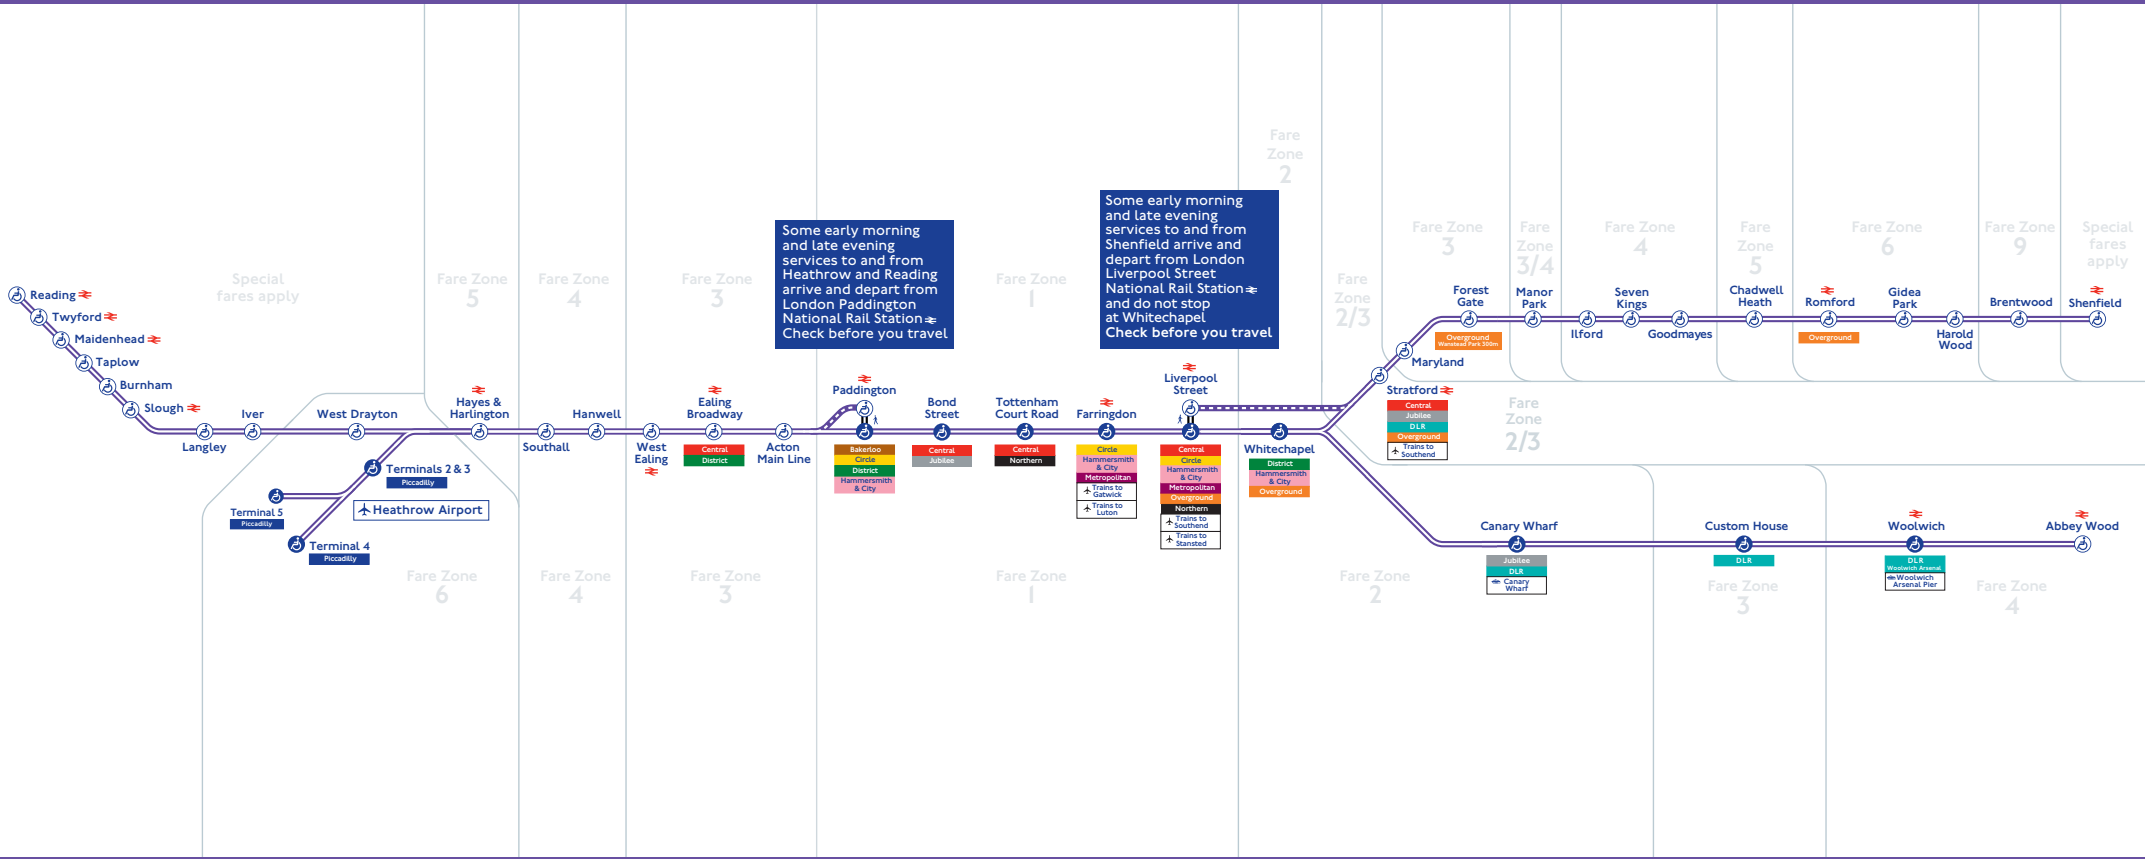

# Elizabeth line

Valid from Sunday 15 December 2024 to Saturday 17 May 2025

## Service delay refunds

If you've been delayed on an Elizabeth line journey, you may be able to claim for a service delay refund.

### When we refund for service delays

If your journey was delayed for reasons within our control by:

- 15 minutes or more on Tube and DLR services
- 30 minutes or more on London Overground or Elizabeth line services.

# Elizabeth line – Westbound

All services shown are operated by Elizabeth line