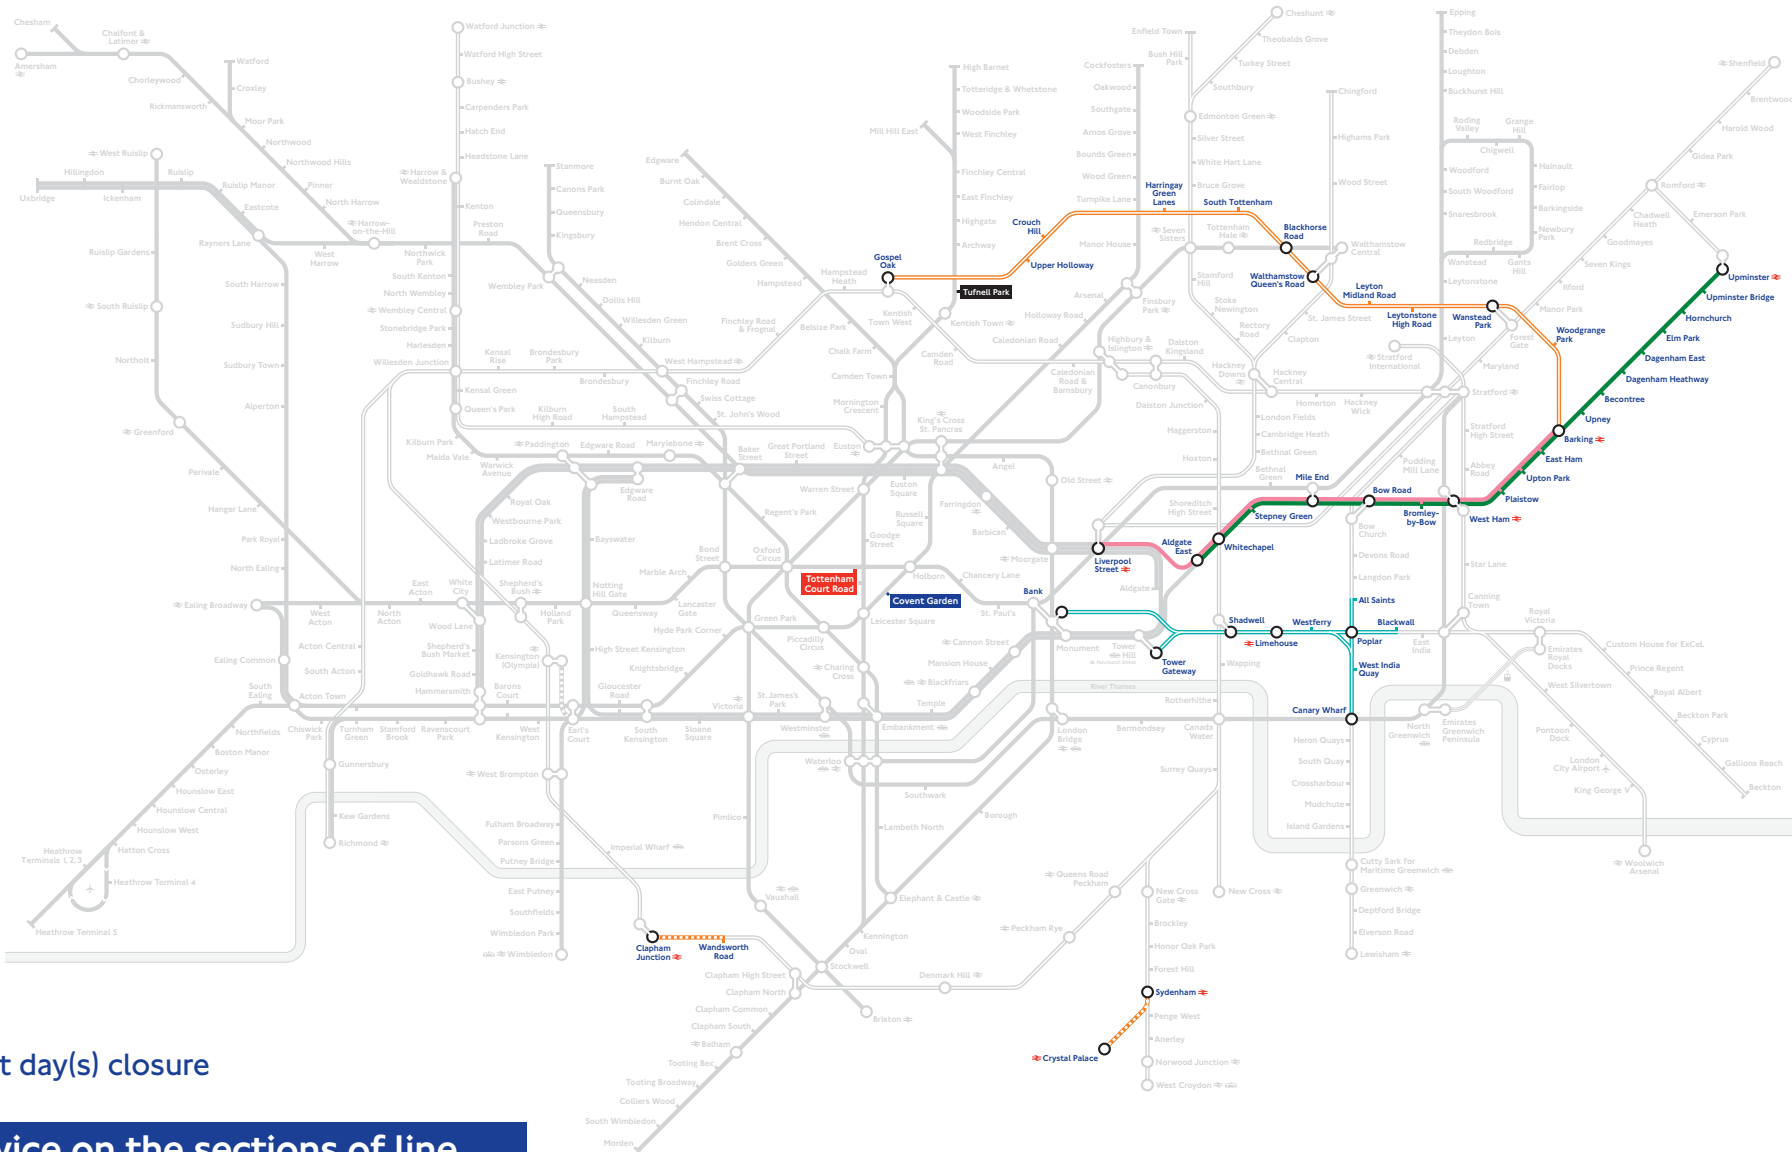

Network closures weekend of 11/12 July

KEY
Part day(s) closure

No service on the sections of line shown in colour